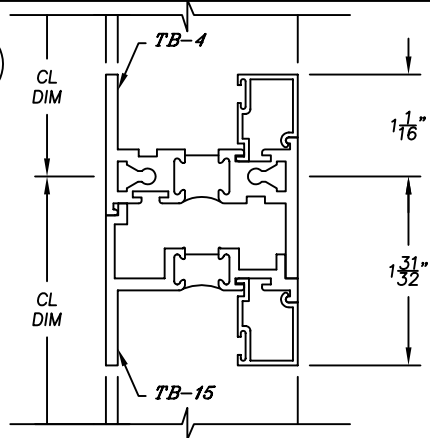

1450H Series

4" Heavy Commercial
Thermally Improved Window

1450H Series

4" Heavy Commercial
Thermally Improved Window

18

18

HEAVY RAIL DIM

33

33

36

36