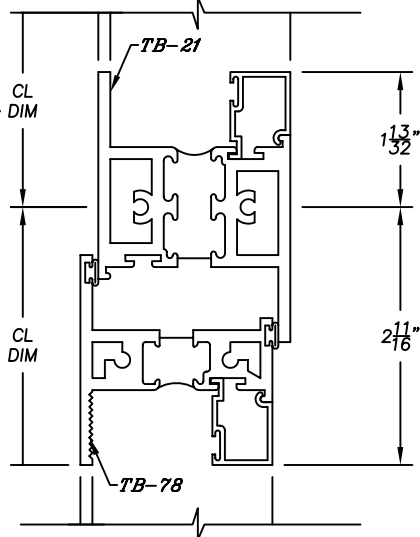

1450H Series

4" Heavy Commercial
Thermally Improved Window

1450H Series

4" Heavy Commercial
Thermally Improved Window

18

18

HEAVY RAIL DIM

33

33

36

36