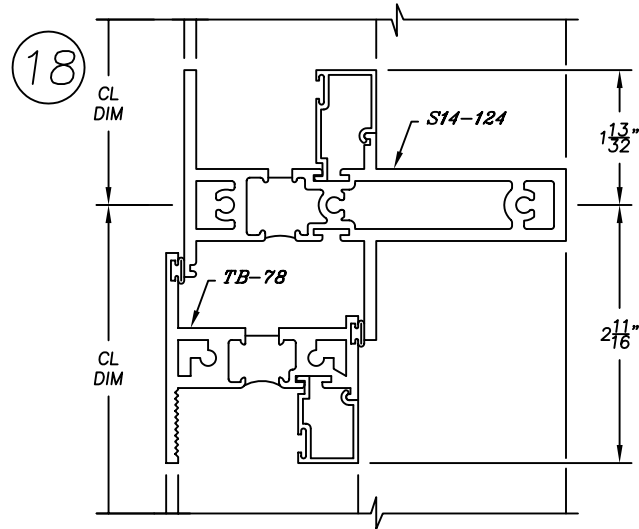

1450H Series

4" Heavy Commercial
Thermally Improved Window

1450H Series

4" Heavy Commercial
Thermally Improved Window

18

18

HEAVY RAIL DIM

33

33

36

36