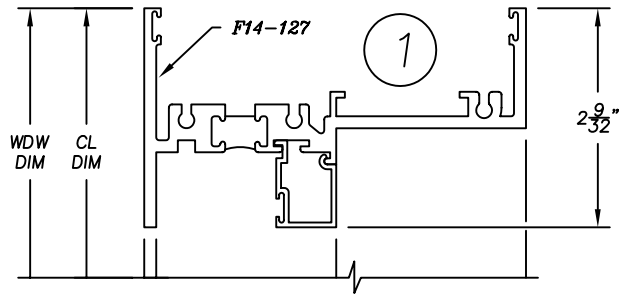

1450H Series

4" Heavy Commercial
Thermally Improved Window

1450H Series

4" Heavy Commercial
Thermally Improved Window

18

18

HEAVY RAIL DIM

33

33

36

36