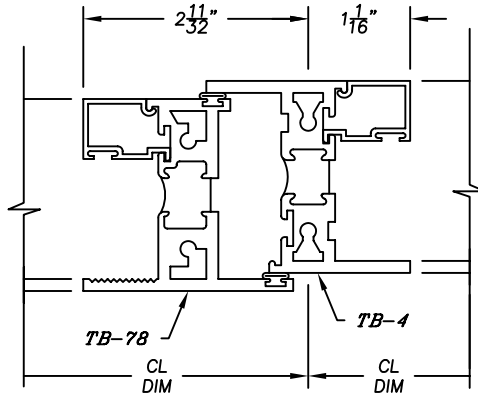

1450H Series

4" Heavy Commercial
Thermally Improved Window

1450H Series

4" Heavy Commercial
Thermally Improved Window

18

18

HEAVY RAIL DIM

33

33

36

36