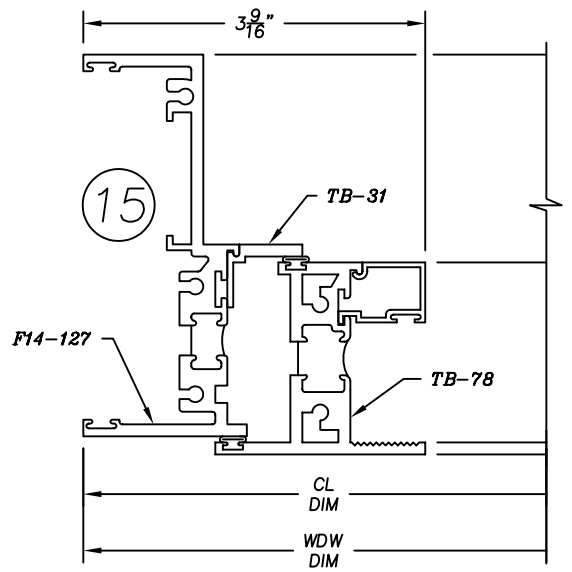

1450H Series

4" Heavy Commercial
Thermally Improved Window

1450H Series

4" Heavy Commercial
Thermally Improved Window

18

18

HEAVY RAIL DIM

33

33

36

36