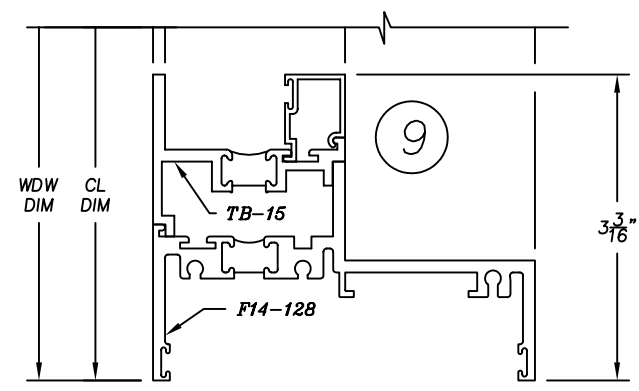

1450H Series

4" Heavy Commercial
Thermally Improved Window

1450H Series

4" Heavy Commercial
Thermally Improved Window

18

18

HEAVY RAIL DIM

33

33

36

36