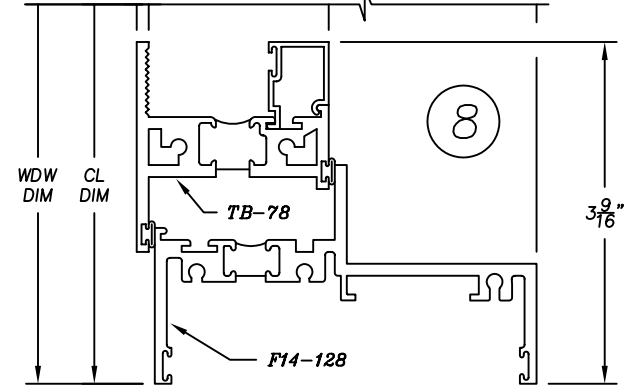

1450H Series

4" Heavy Commercial
Thermally Improved Window

1450H Series

4" Heavy Commercial
Thermally Improved Window

18

18

HEAVY RAIL DIM

33

33

36

36