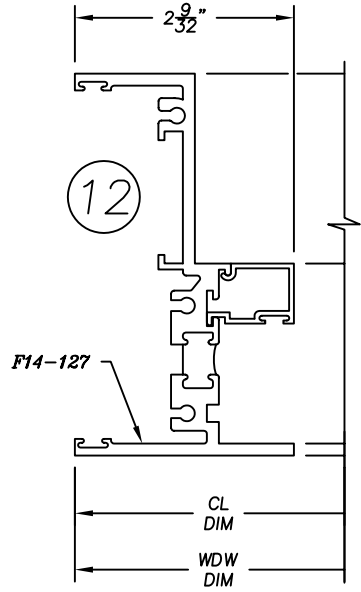

1450H Series

4" Heavy Commercial
Thermally Improved Window

1450H Series

4" Heavy Commercial
Thermally Improved Window

18

18

HEAVY RAIL DIM

33

33

36

36