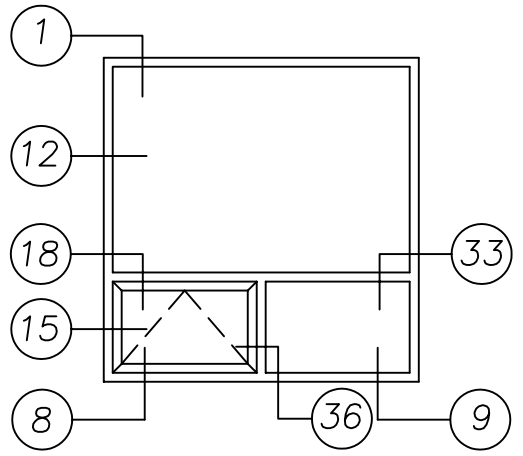

1450H Series

4" Heavy Commercial
Thermally Improved Window

1450H Series

4" Heavy Commercial
Thermally Improved Window

18

18

HEAVY RAIL DIM

33

33

36

36