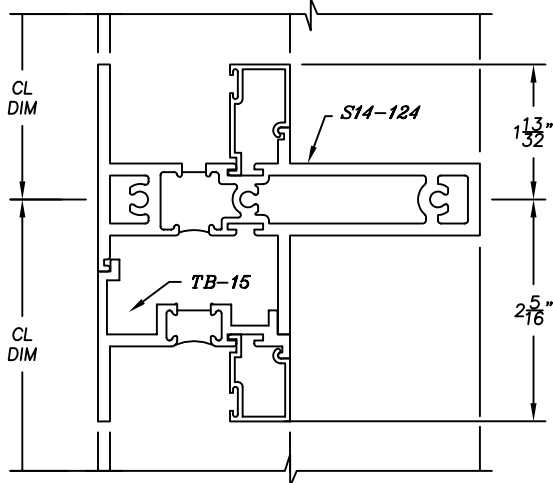

1450H Series

4" Heavy Commercial
Thermally Improved Window

1450H Series

4" Heavy Commercial
Thermally Improved Window

18

18

HEAVY RAIL DIM

33

33

36

36