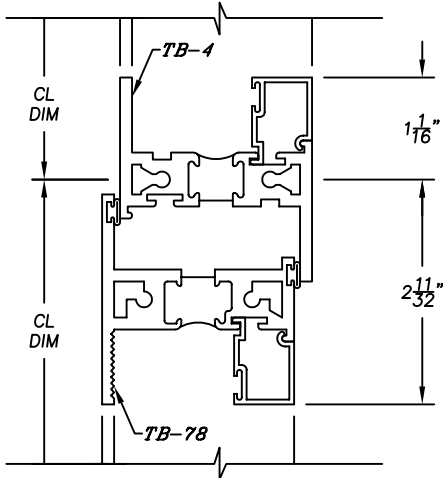

1450H Series

4" Heavy Commercial
Thermally Improved Window

1450H Series

4" Heavy Commercial
Thermally Improved Window

18

18

HEAVY RAIL DIM

33

33

36

36