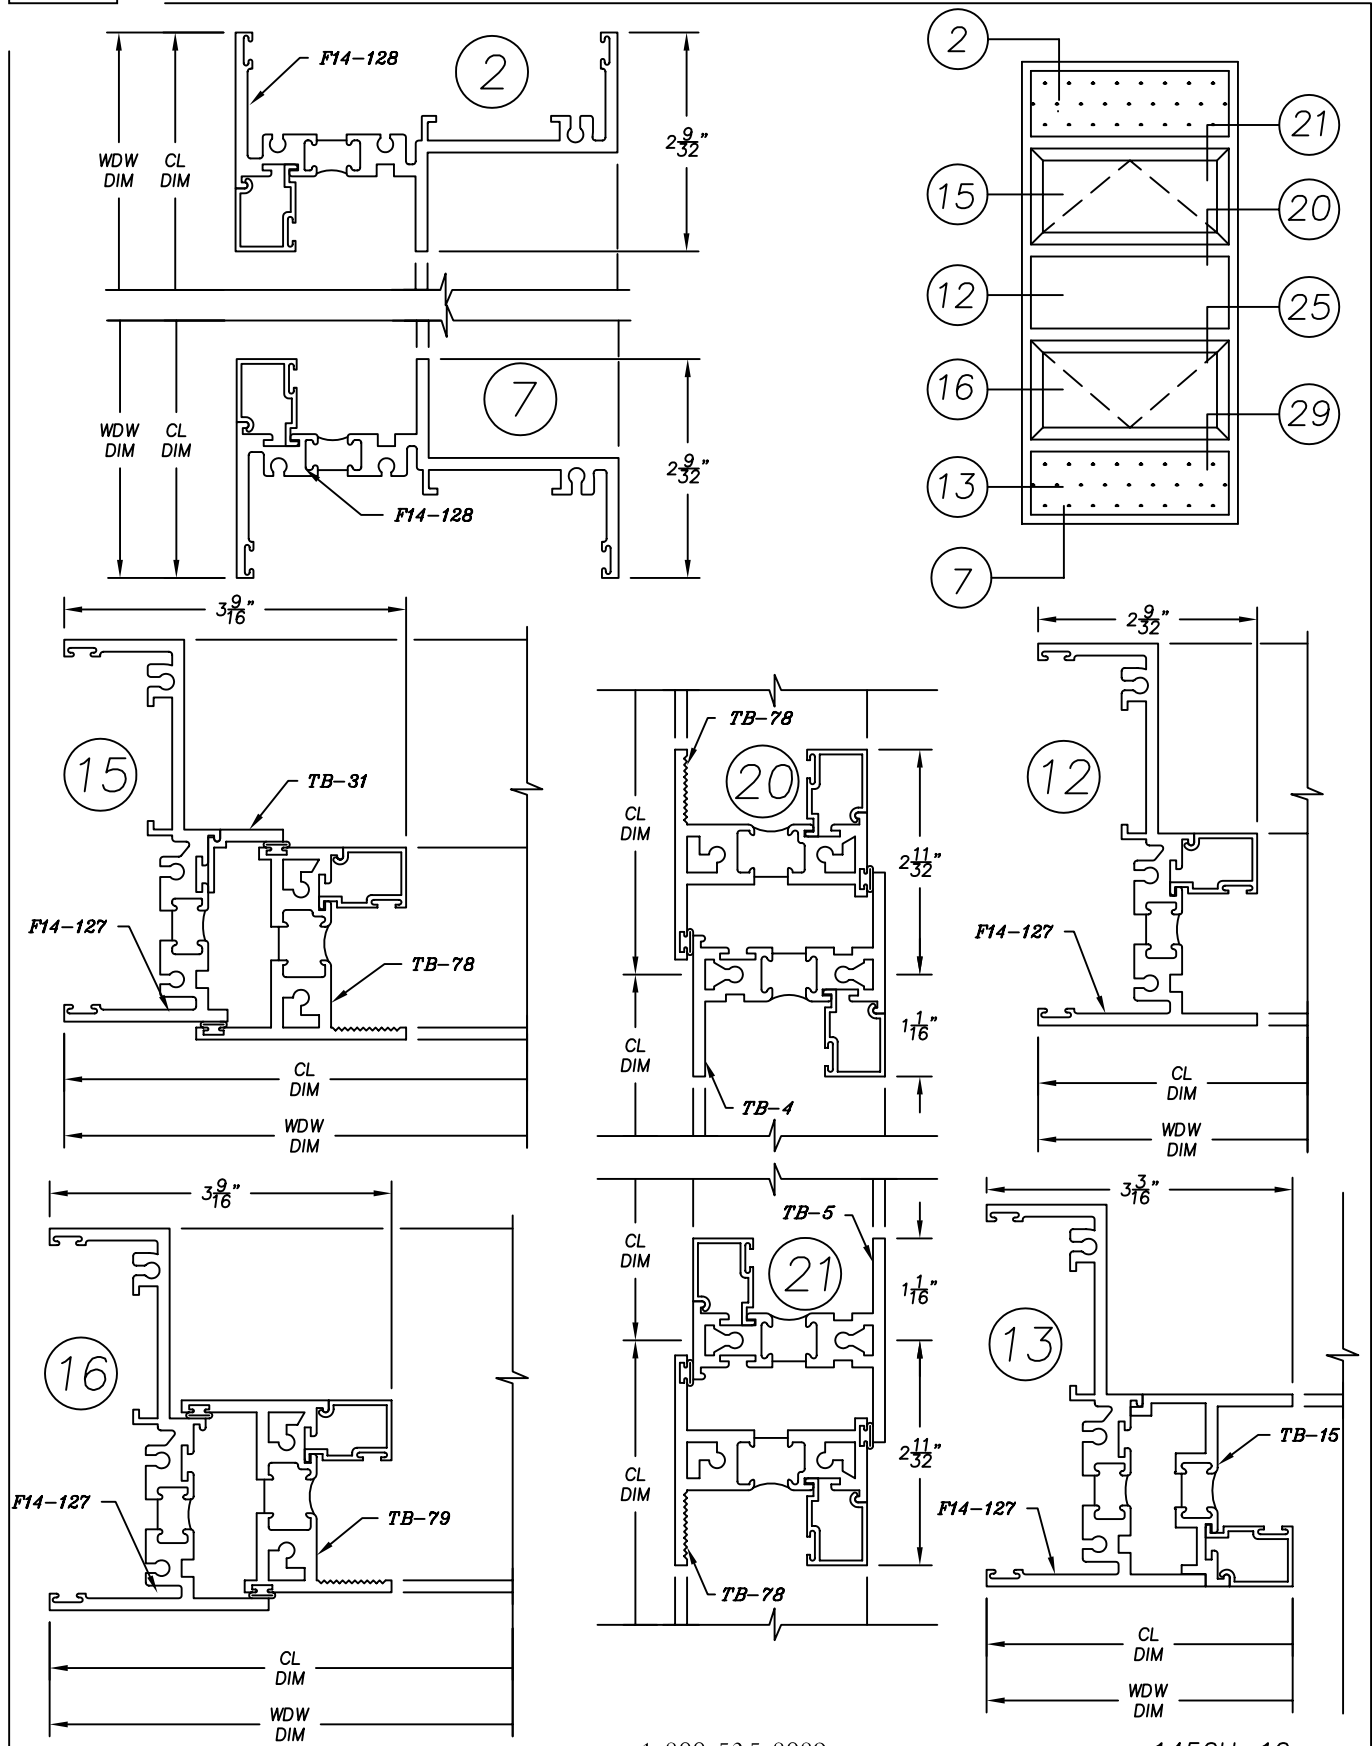

1450H Series

4" Heavy Commercial
Thermally Improved Window

1450H Series

4" Heavy Commercial
Thermally Improved Window