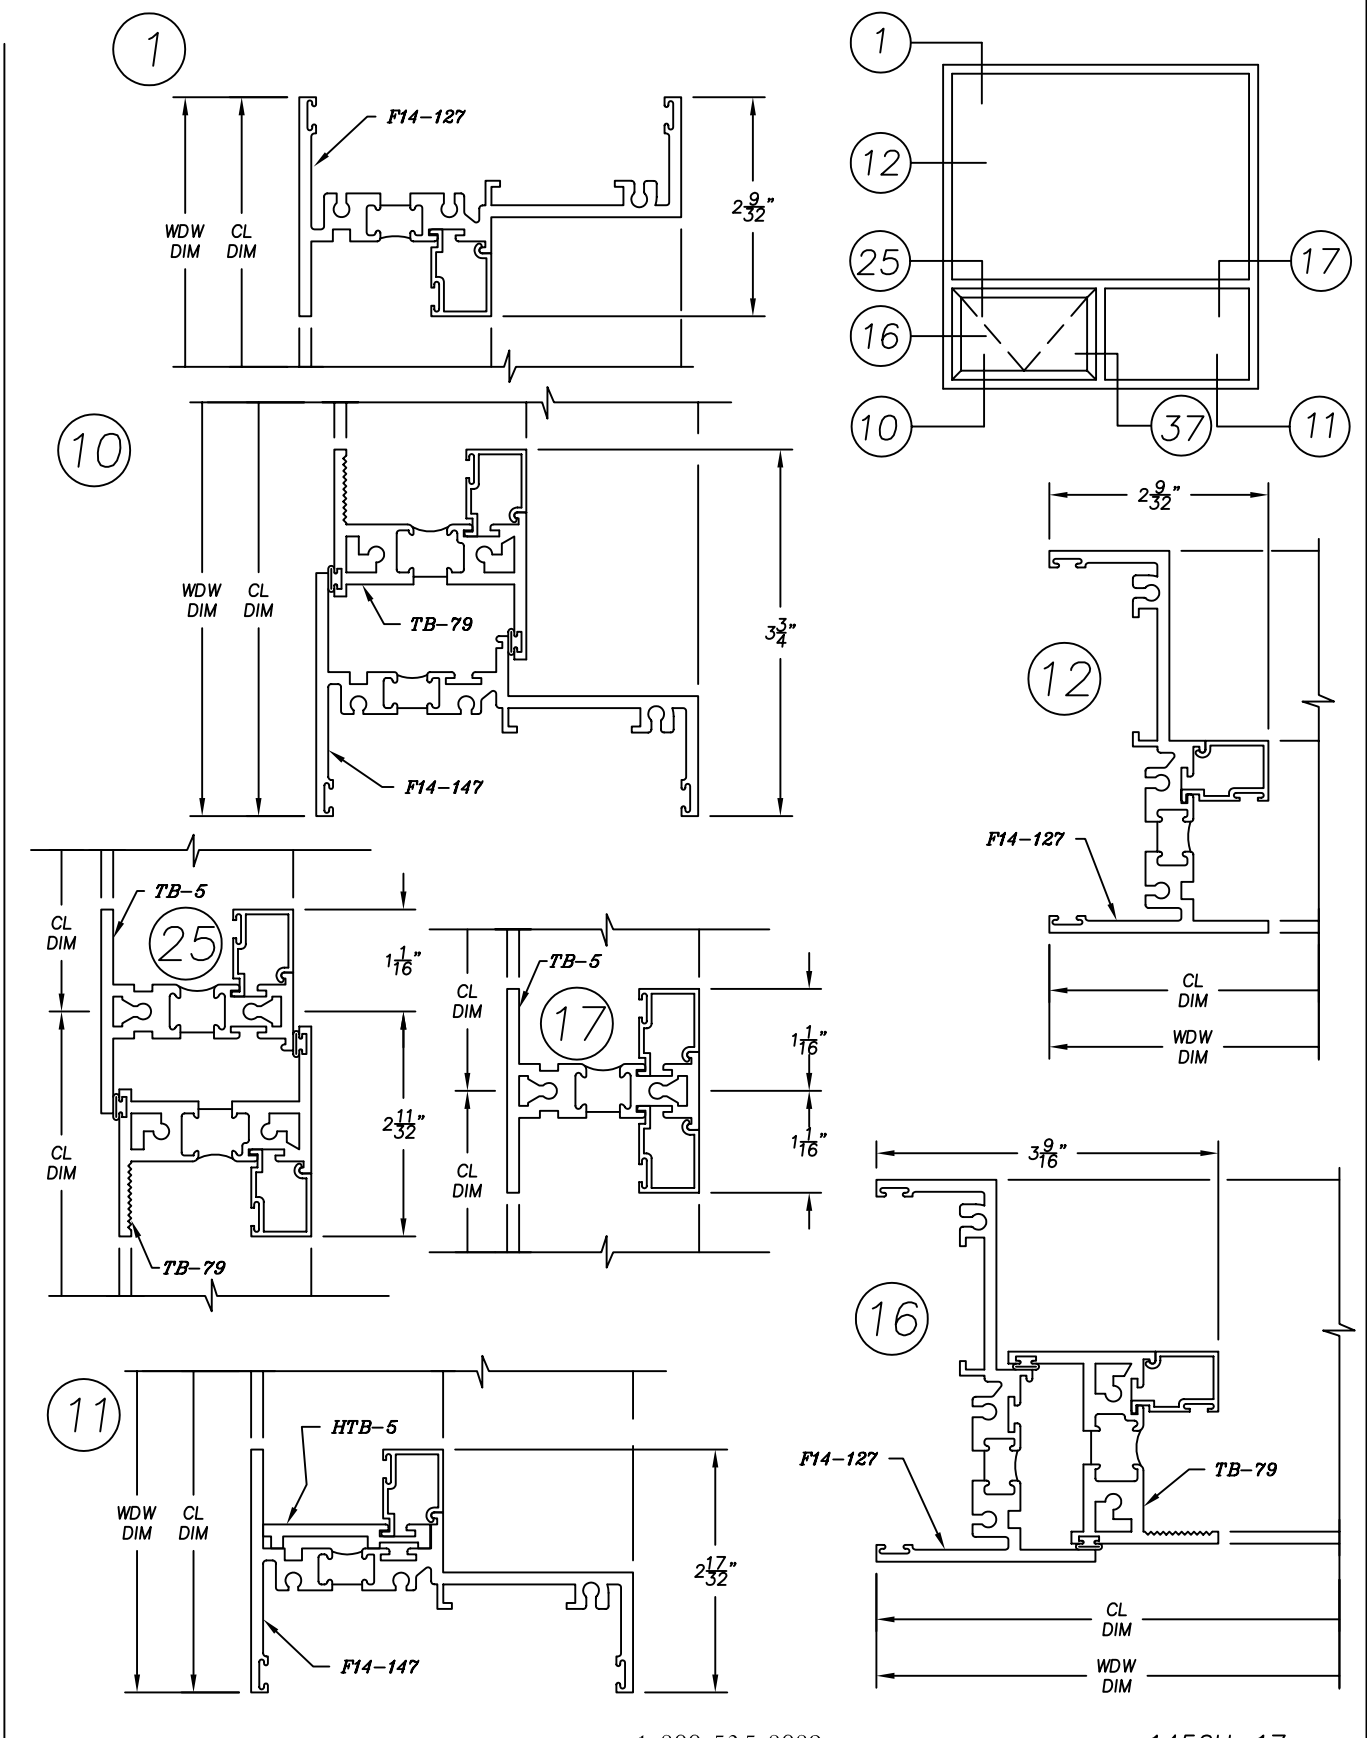

# 1450H Series

4" Heavy Commercial  
Thermally Improved Window