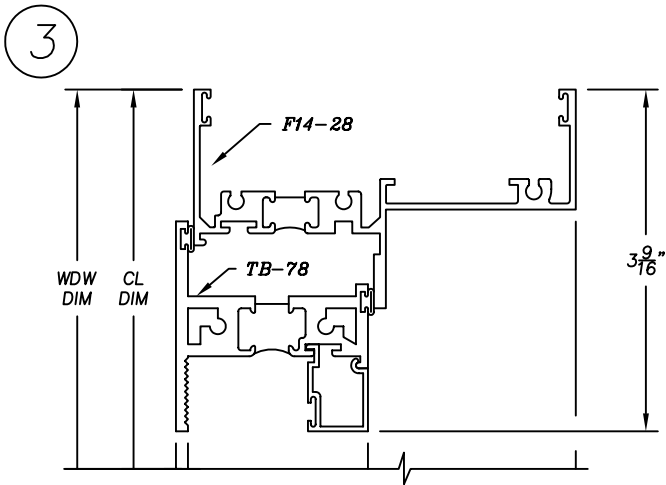

1450L Series

4" Heavy Commercial
Thermally Improved Window

Right Hand Out-Swing Casement