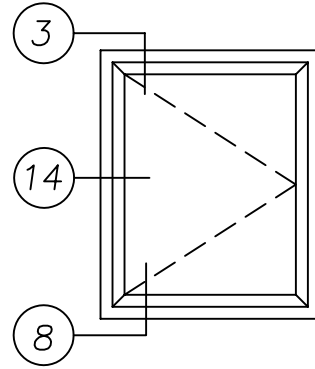

1450L Series

4" Heavy Commercial
Thermally Improved Window

Right Hand Out-Swing Casement