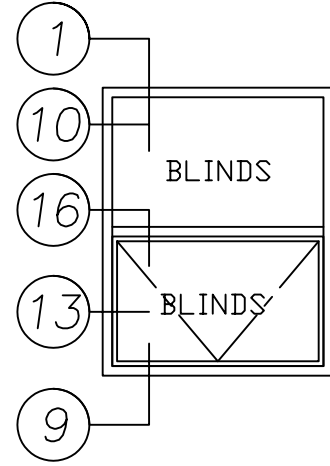

# 1465H Series

4" Heavy Commercial  
Thermally Improved Blind Window