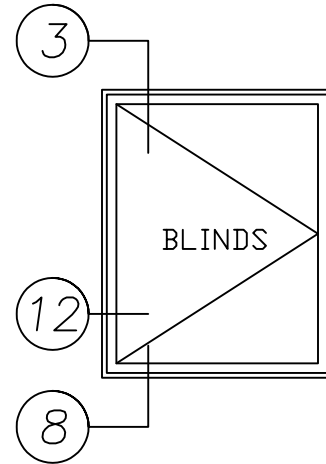

1465H Series

4" Heavy Commercial
Thermally Improved Blind Window

Right Hand Out-Swing Casement