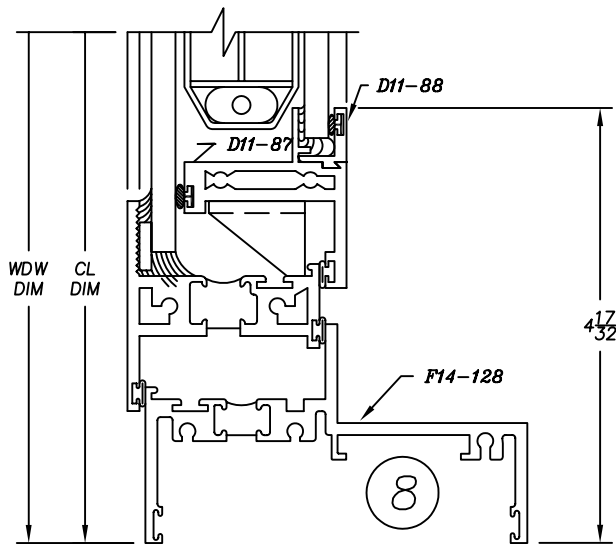

1465H Series

4" Heavy Commercial
Thermally Improved Blind Window

Right Hand Out-Swing Casement