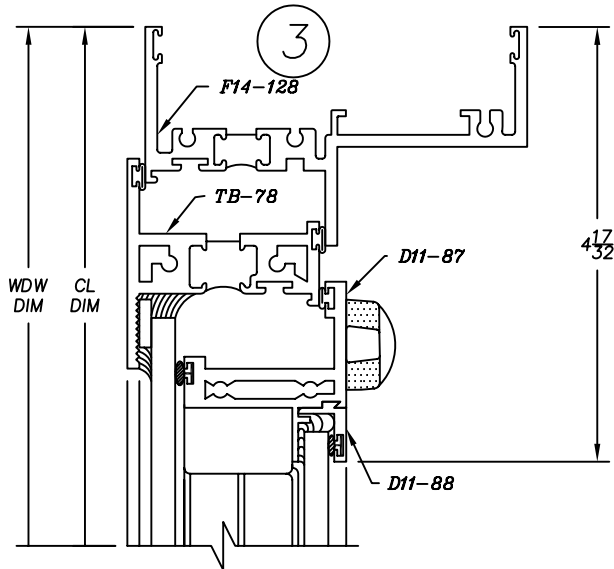

1465H Series

4" Heavy Commercial
Thermally Improved Blind Window

Right Hand Out-Swing Casement