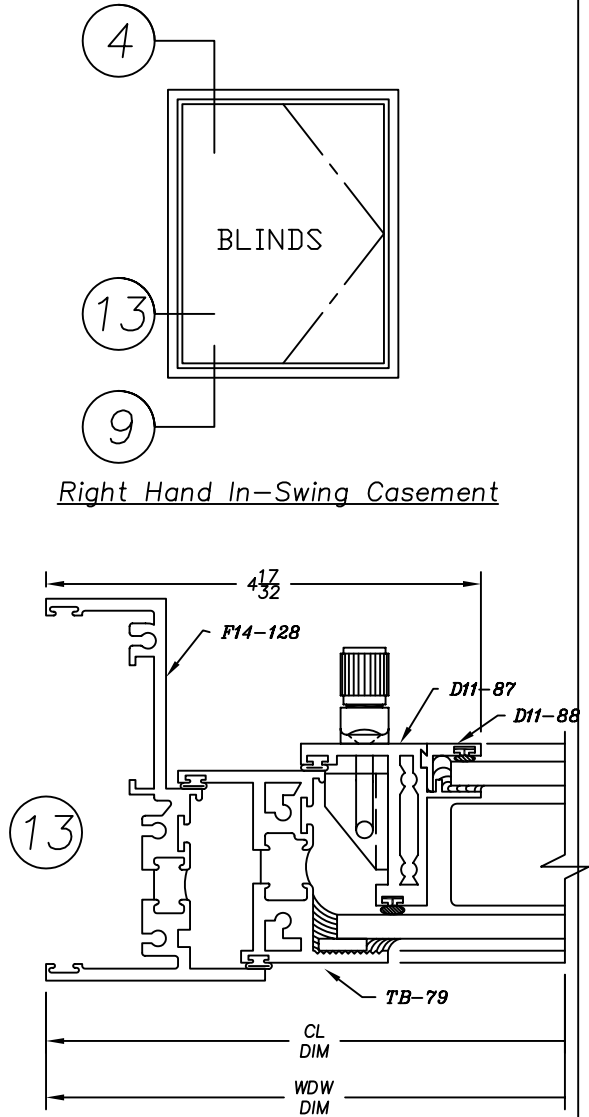

1465H Series

4" Heavy Commercial
Thermally Improved Blind Window

Right Hand In-Swing Casement