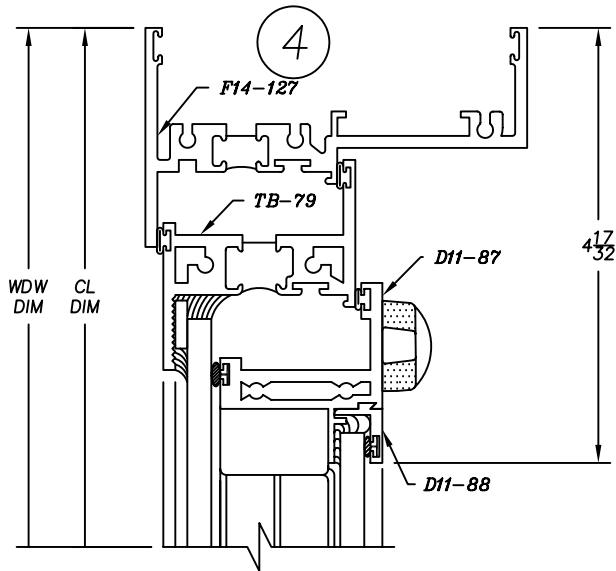

1465H Series

4" Heavy Commercial
Thermally Improved Blind Window

Right Hand In-Swing Casement