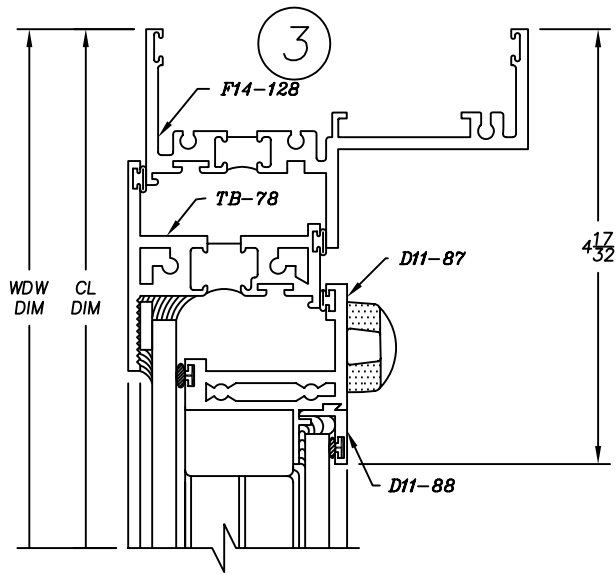

1465H Series

4" Heavy Commercial

Thermally Improved Blind Window

Fixed/Right Hand Out-Swing Casement