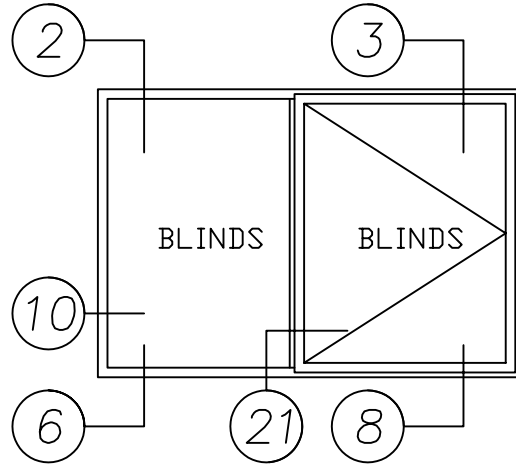

1465H Series

4" Heavy Commercial

Thermally Improved Blind Window

Fixed/Right Hand Out-Swing Casement