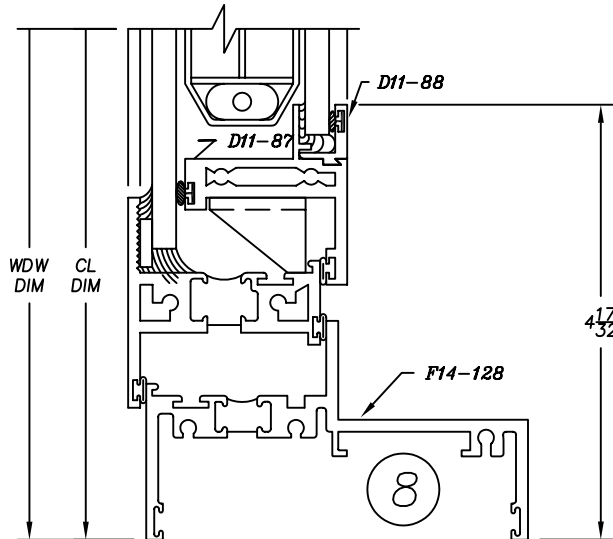

1465H Series

4" Heavy Commercial

Thermally Improved Blind Window

Fixed/Right Hand Out-Swing Casement