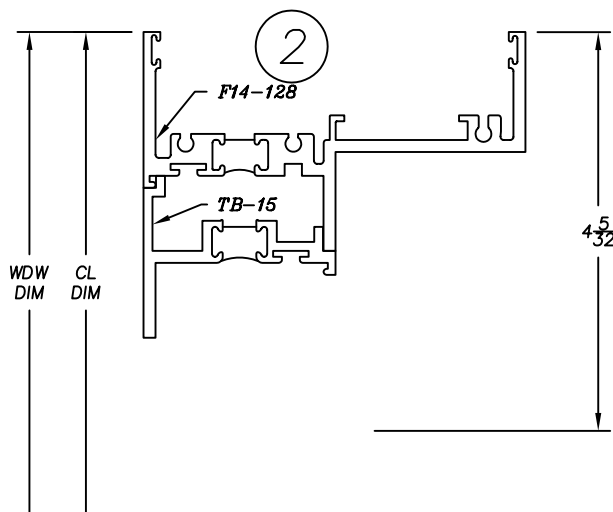

1465H Series

4" Heavy Commercial

Thermally Improved Blind Window

Fixed/Right Hand Out-Swing Casement