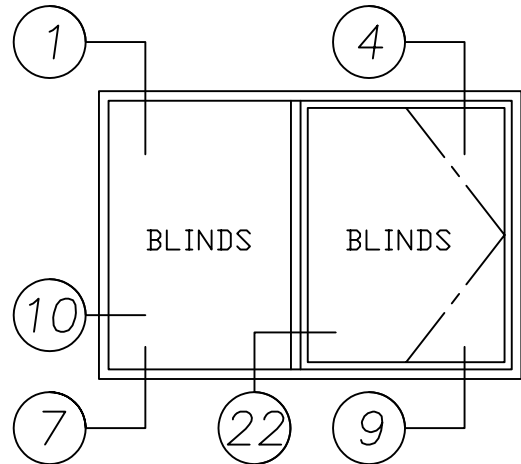

1465H Series

4" Heavy Commercial
Thermally Improved Blind Window

Fixed/Right Hand In-Swing Casement

1465H Series

4" Heavy Commercial
Thermally Improved Blind Window

22

22

HEAVY RAIL