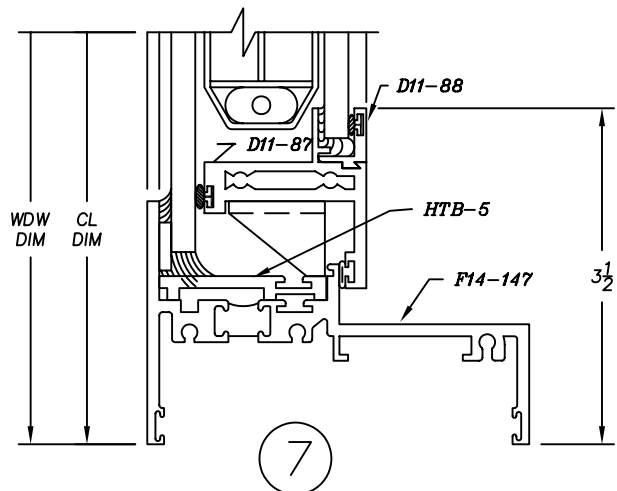

1465H Series

4" Heavy Commercial
Thermally Improved Blind Window

Fixed/Right Hand In-Swing Casement

1465H Series

4" Heavy Commercial
Thermally Improved Blind Window

22

22

HEAVY RAIL