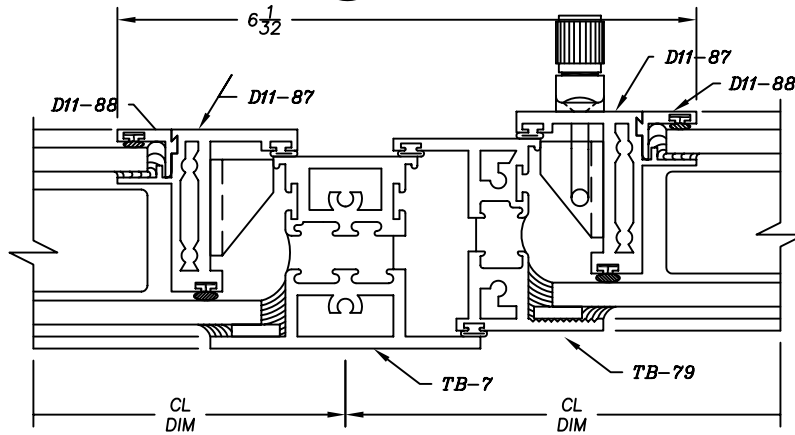

1465H Series

4" Heavy Commercial
Thermally Improved Blind Window

Fixed/Right Hand In-Swing Casement

1465H Series

4" Heavy Commercial
Thermally Improved Blind Window

22

22

HEAVY RAIL