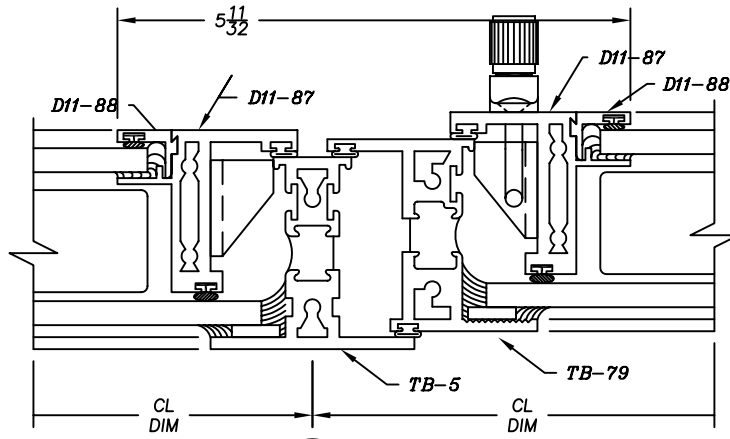

1465H Series

4" Heavy Commercial
Thermally Improved Blind Window

Fixed/Right Hand In-Swing Casement

1465H Series

4" Heavy Commercial
Thermally Improved Blind Window

22

22

HEAVY RAIL