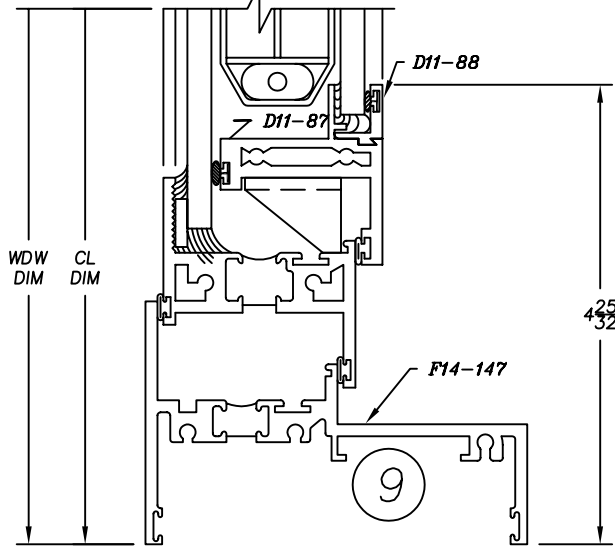

1465H Series

4" Heavy Commercial
Thermally Improved Blind Window

Fixed/Right Hand In-Swing Casement

1465H Series

4" Heavy Commercial
Thermally Improved Blind Window

22

22

HEAVY RAIL

22