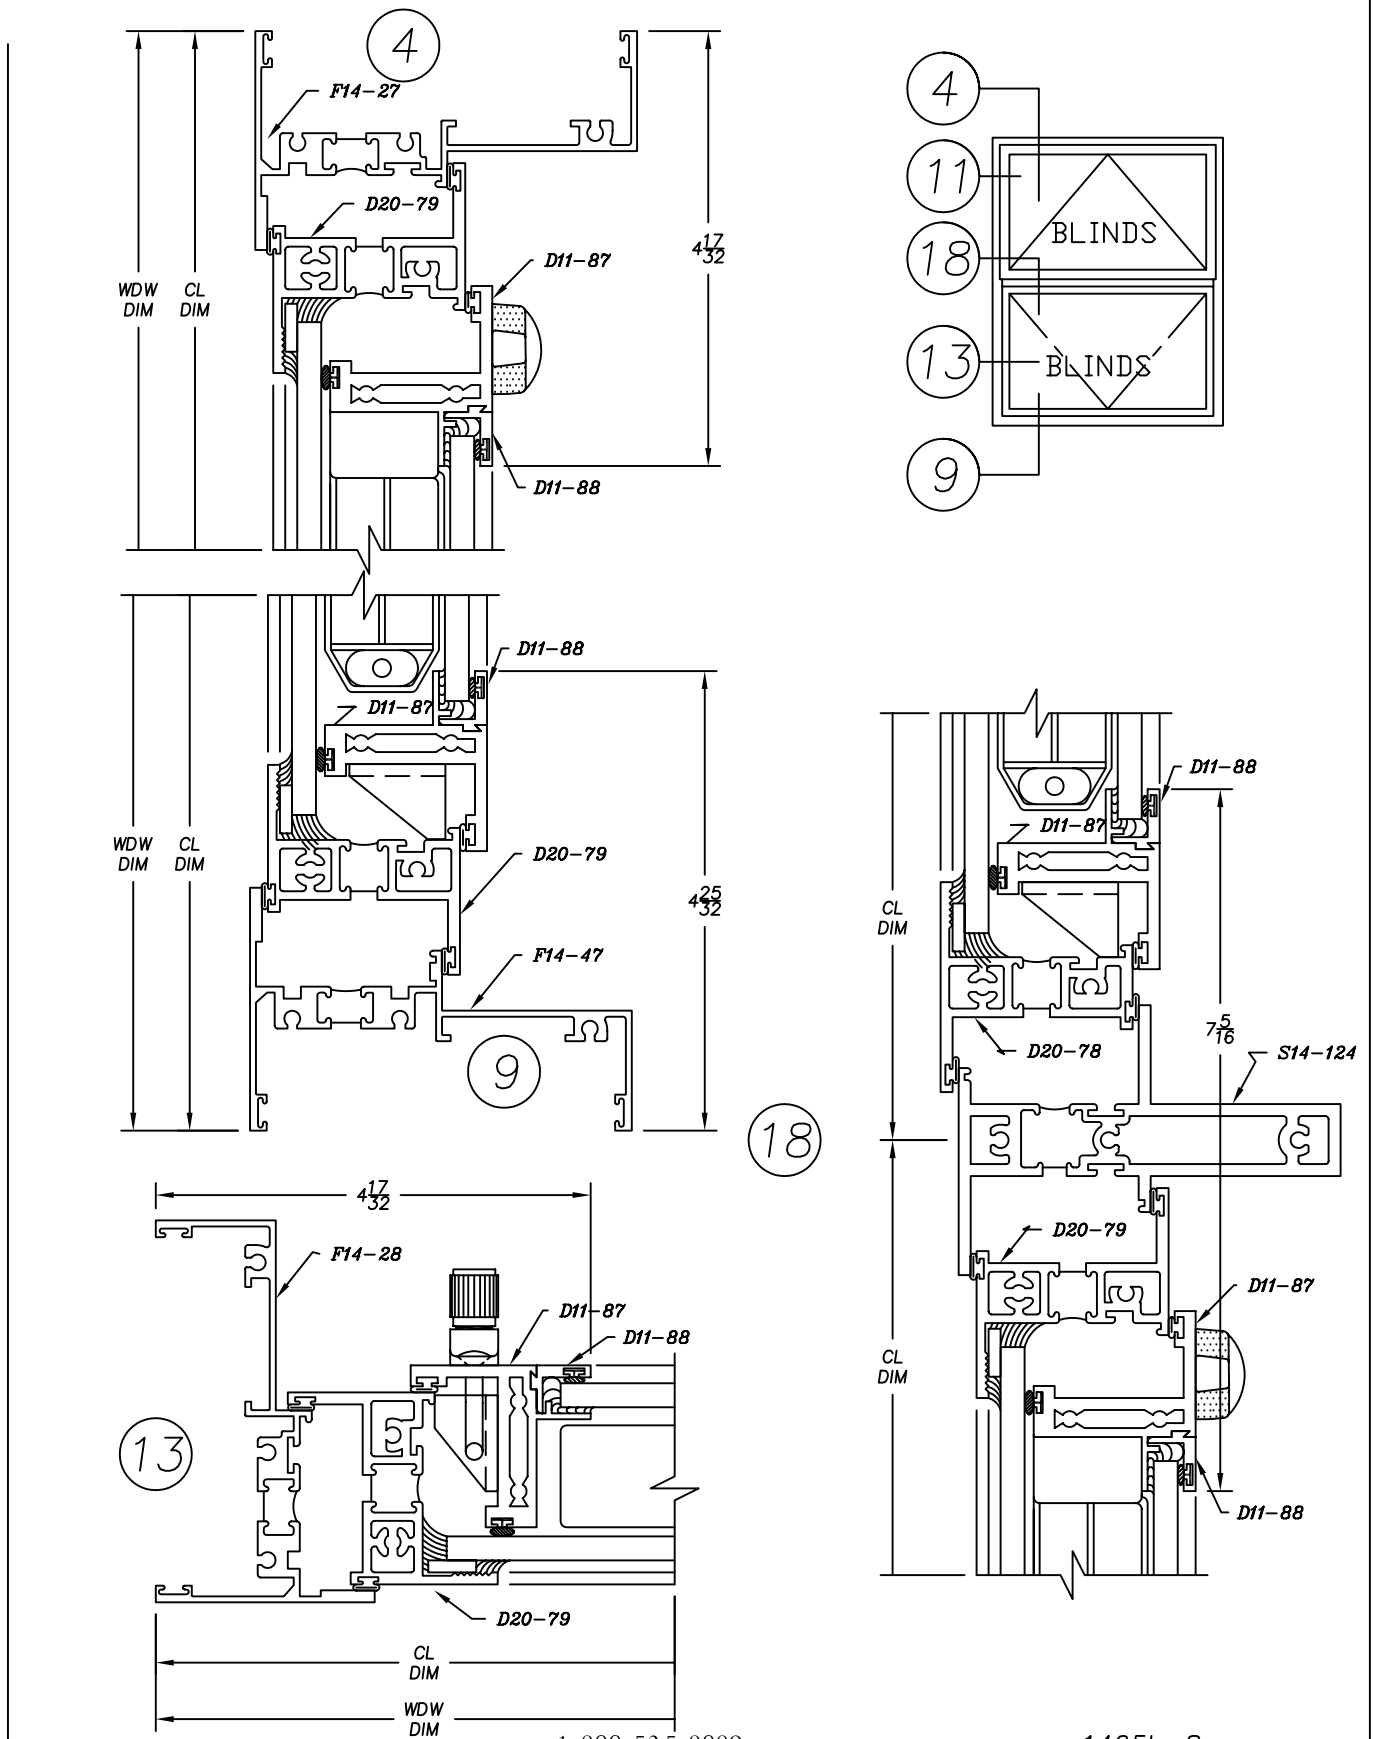

# 1465L Series

4" Heavy Commercial  
Thermally Improved Blind Window