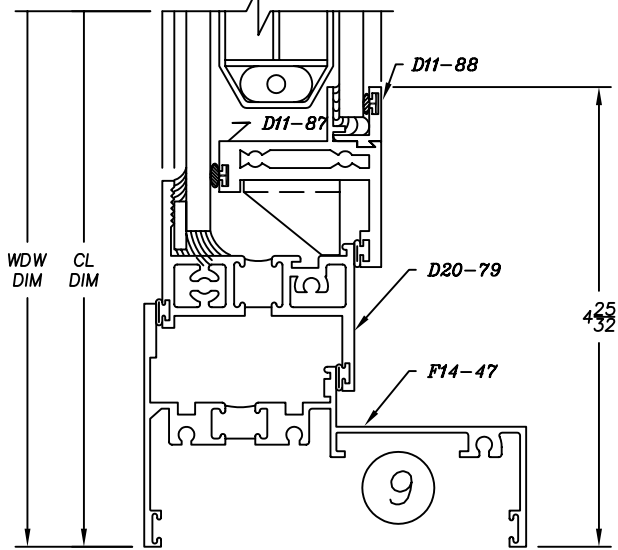

1465L Series

4" Heavy Commercial
Thermally Improved Blind Window

Right Hand In-Swing Casement