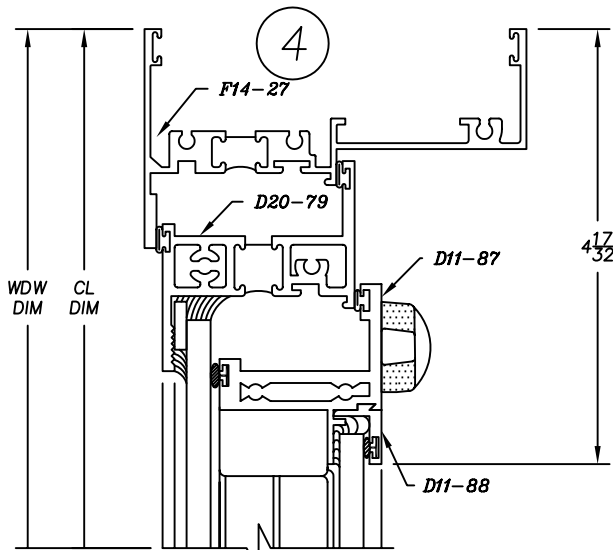

1465L Series

4" Heavy Commercial
Thermally Improved Blind Window

Right Hand In-Swing Casement