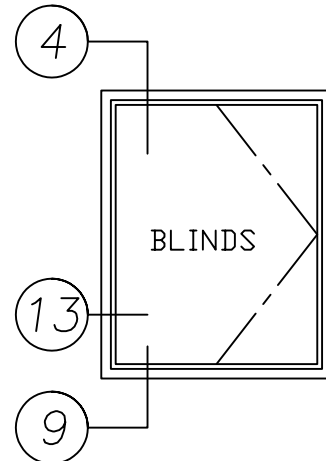

1465L Series

4" Heavy Commercial
Thermally Improved Blind Window

Right Hand In-Swing Casement