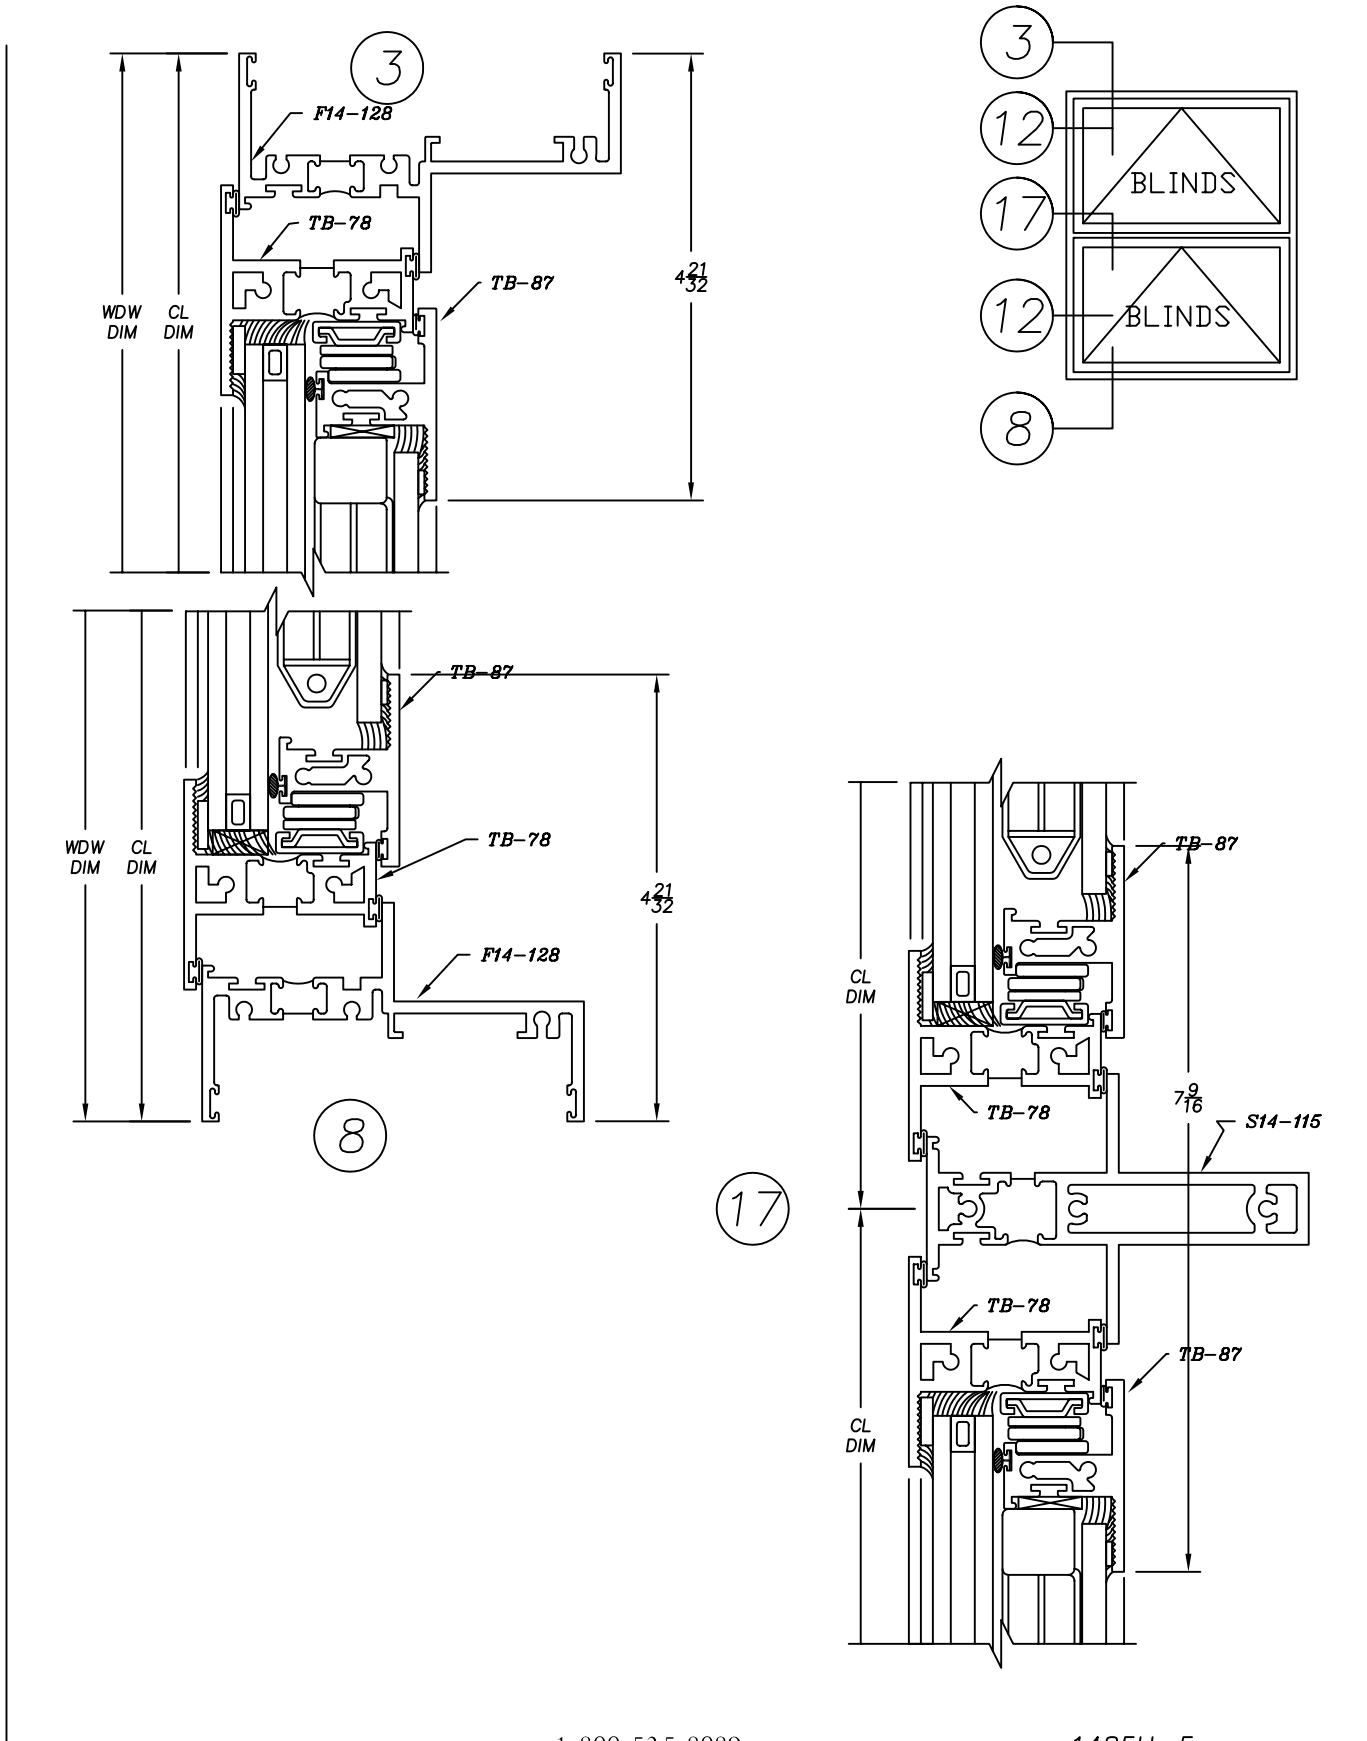

# 1485H Series

4" Heavy Commercial  
Thermally Improved Blind Window