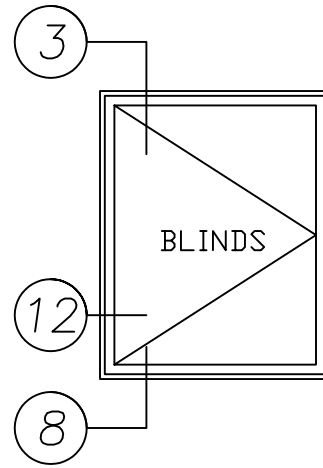

1485H Series

4" Heavy Commercial
Thermally Improved Blind Window

Right Hand Out-Swing Casement