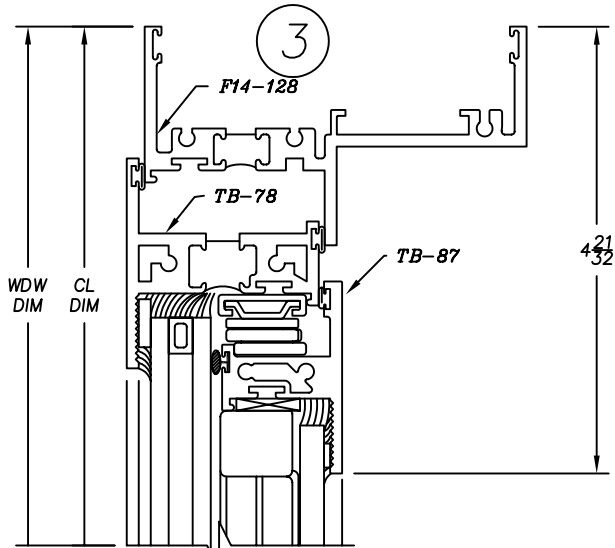

1485H Series

4" Heavy Commercial
Thermally Improved Blind Window

Right Hand Out-Swing Casement