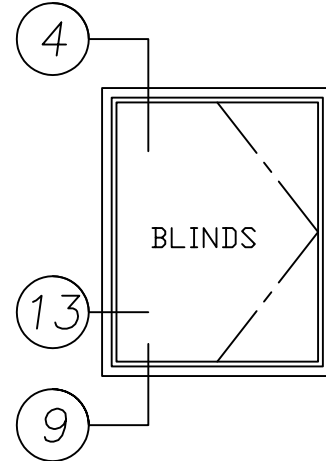

# 1485H Series

4" Heavy Commercial  
Thermally Improved Blind Window

Right Hand In-Swing Casement