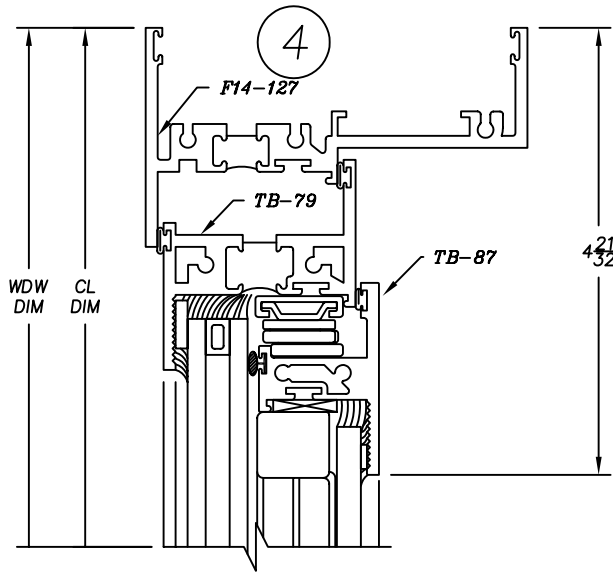

# 1485H Series

4" Heavy Commercial  
Thermally Improved Blind Window

Right Hand In-Swing Casement