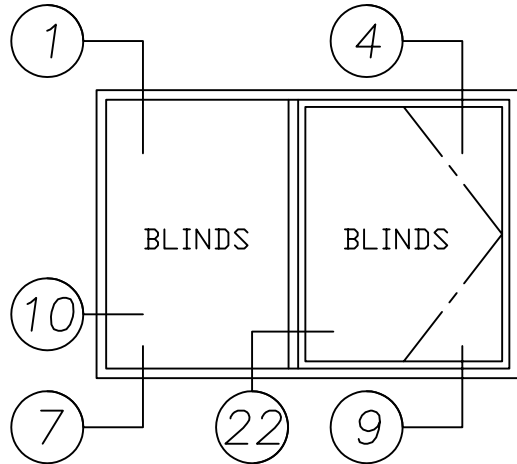

1485H Series

4" Heavy Commercial
Thermally Improved Blind Window

Fixed/Right Hand In-Swing Casement

1485H Series

4" Heavy Commercial
Thermally Improved Blind Window

22

22

HEAVY RAIL