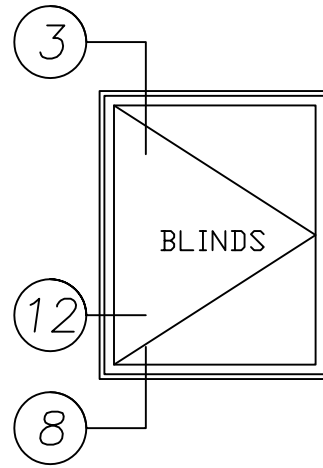

1485L Series

4" Heavy Commercial
Thermally Improved Blind Window

Right Hand Out-Swing Casement