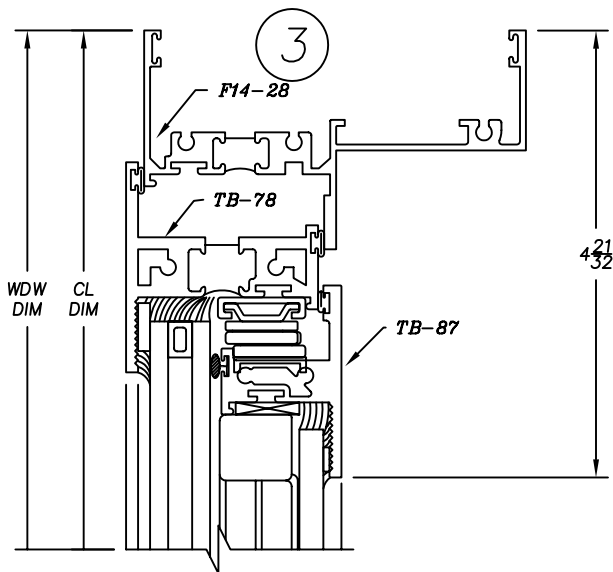

1485L Series

4" Heavy Commercial
Thermally Improved Blind Window

Right Hand Out-Swing Casement