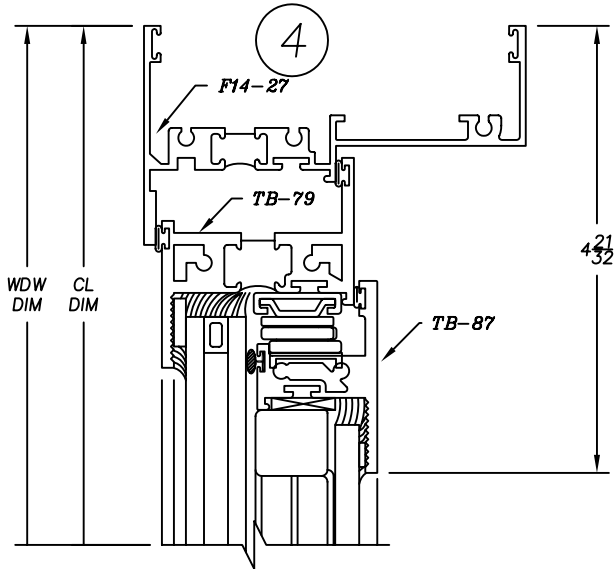

1485L Series

4" Heavy Commercial
Thermally Improved Blind Window

Right Hand In-Swing Casement