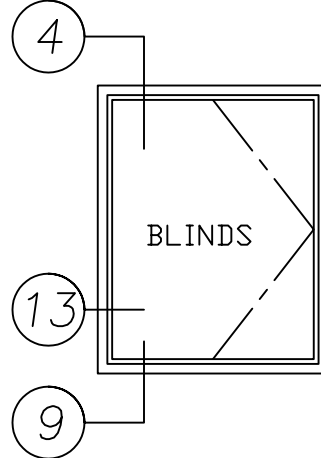

1485L Series

4" Heavy Commercial
Thermally Improved Blind Window

Right Hand In-Swing Casement