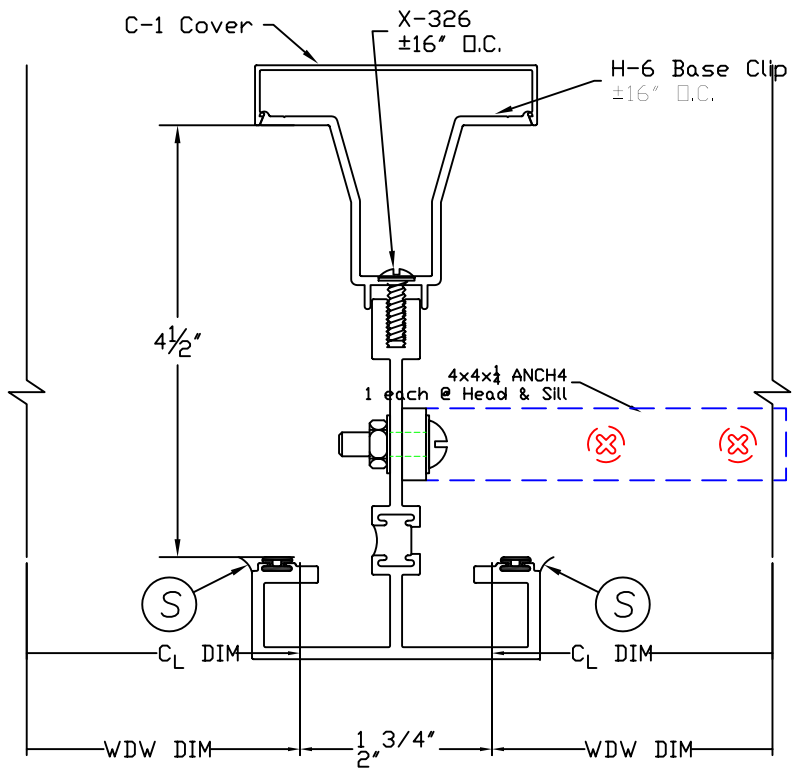

Mullions & Stacks

D14-57
4-1/2" deep windows
(1550 Series)

M-1
4-1/2" deep windows
(1550 Series)

M-1
I_{xx}=2.0789 IN⁴
S_{xx}=0.8249 IN³
y_y=-0.9275 IN¹
S_{yy}=-0.0618 IN³

Mullions & Stacks

M-2
4-1/2" deep windows
(1550 Series)

M-3
4-1/2" deep windows
(1550 Series)