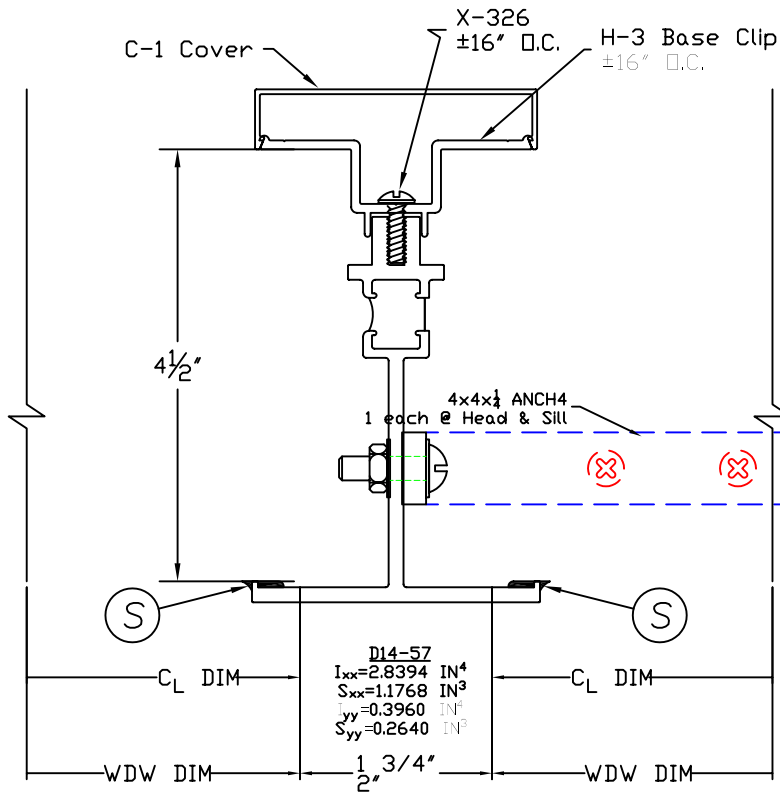

Mullions & Stacks

D14-57
4-1/2" deep windows
(1550 Series)

M-1
4-1/2" deep windows
(1550 Series)

M-1
I_{xx}=2.0789 IN⁴
S_{xx}=0.8249 IN³
y_y=-0.9275 IN¹
S_{yy}=-0.0618 IN³

Mullions & Stacks

M-2
4-1/2" deep windows
(1550 Series)

M-3
4-1/2" deep windows
(1550 Series)