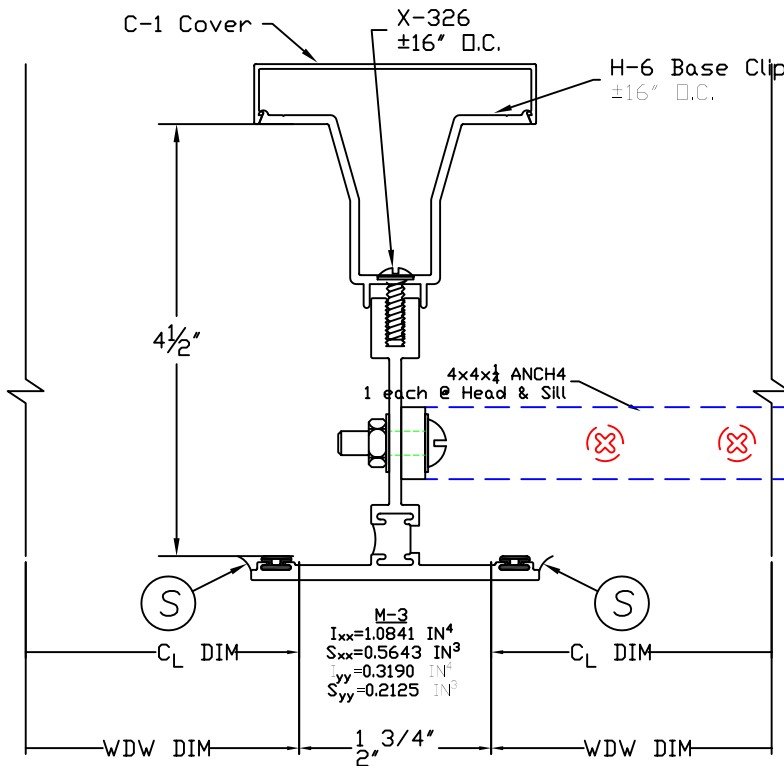

Mullions & Stacks

D14-57
4-1/2" deep windows
(1550 Series)

M-1
4-1/2" deep windows
(1550 Series)

M-1
I_{xx}=2.0789 IN⁴
S_{xx}=0.8249 IN³
y_y=-0.9275 IN¹
S_{yy}=-0.0618 IN³

Mullions & Stacks

M-2
4-1/2" deep windows
(1550 Series)

M-3
4-1/2" deep windows
(1550 Series)