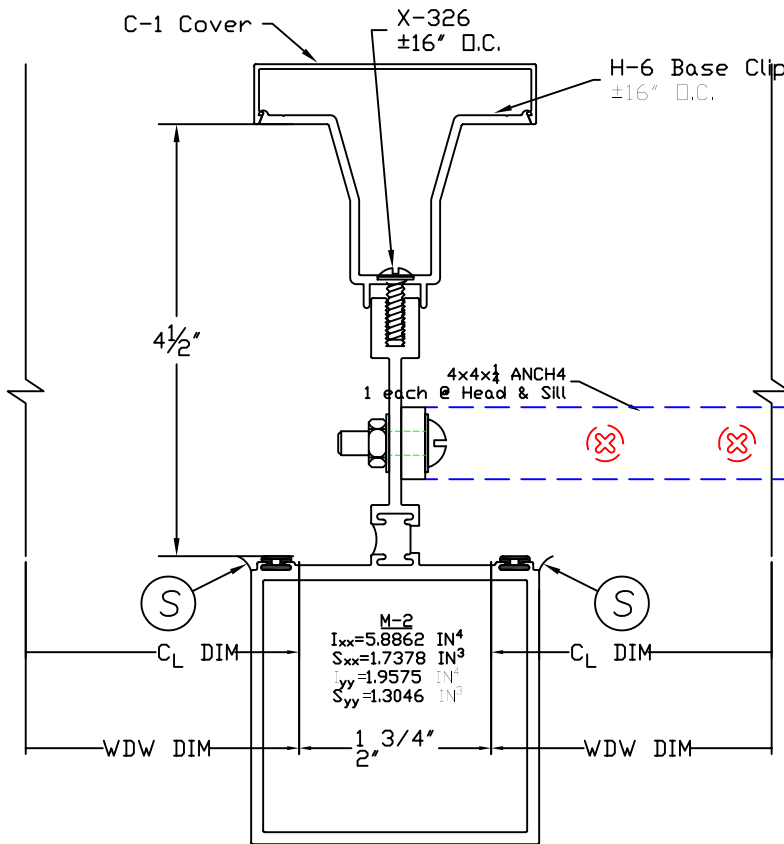

Mullions & Stacks

D14-57
4-1/2" deep windows
(1550 Series)

M-1
4-1/2" deep windows
(1550 Series)

M-1
I_{xx}=2.0789 IN⁴
S_{xx}=0.8249 IN³
y_y=-0.9275 IN¹
S_{yy}=-0.0618 IN³

Mullions & Stacks

M-2
4-1/2" deep windows
(1550 Series)

M-3
4-1/2" deep windows
(1550 Series)