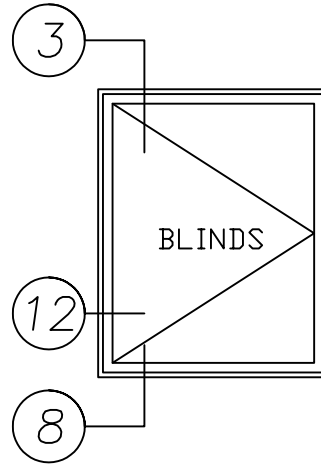

1585H Series

4-1/2" Heavy Commercial
Thermally Improved Blind Window

Right Hand Out-Swing Casement