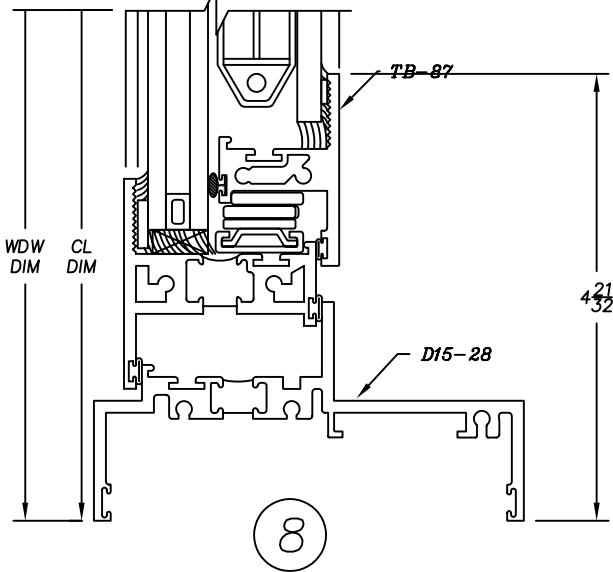

1585H Series

4-1/2" Heavy Commercial
Thermally Improved Blind Window

Right Hand Out-Swing Casement