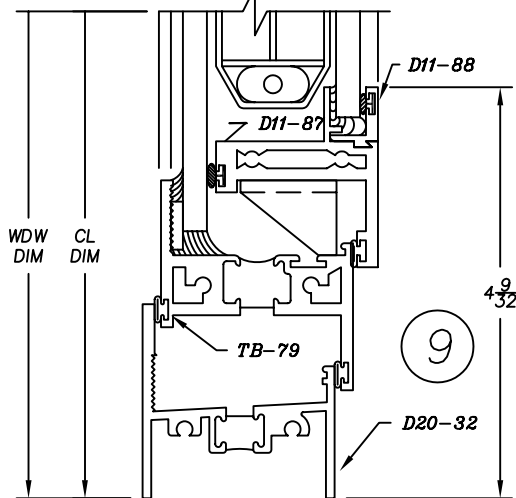

# 2265 Series

2" Heavy Commercial  
Thermally Improved Blind Window