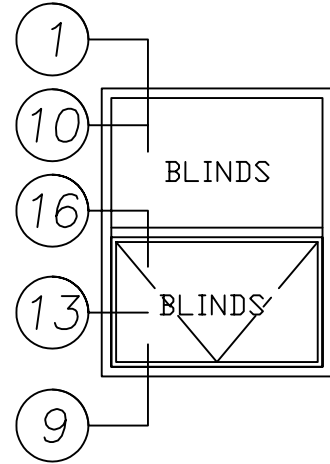

# 2265 Series

2" Heavy Commercial

Thermally Improved Blind Window