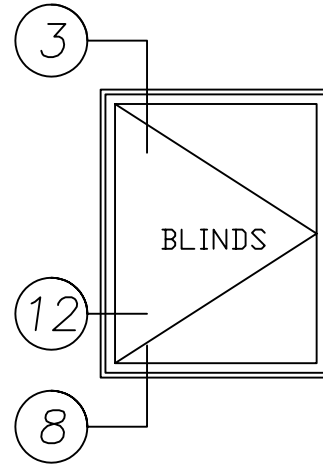

2265 Series

2" Heavy Commercial

Thermally Improved Blind Window

Right Hand Out-Swing Casement