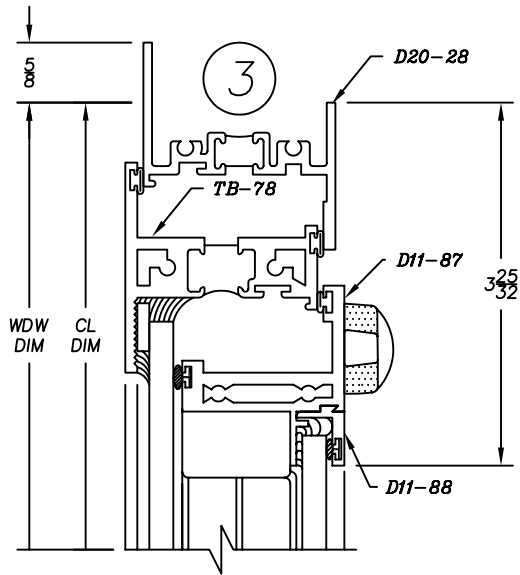

2265 Series

2" Heavy Commercial

Thermally Improved Blind Window

Right Hand Out-Swing Casement