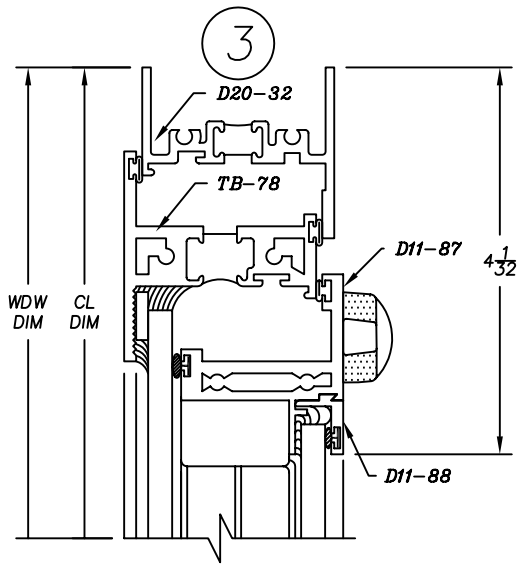

2265 Series

2" Heavy Commercial
Thermally Improved Blind Window

Right Hand Out-Swing Casement