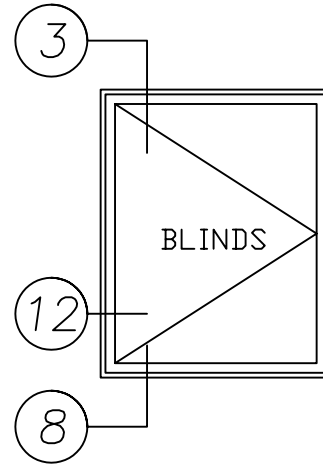

2265 Series

2" Heavy Commercial
Thermally Improved Blind Window

Right Hand Out-Swing Casement