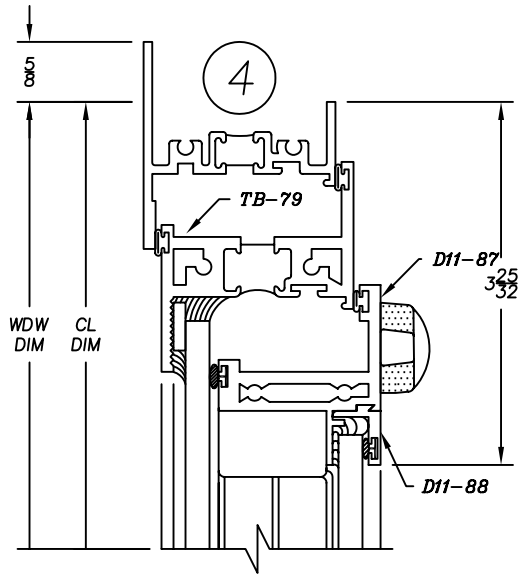

2265 Series

2" Heavy Commercial
Thermally Improved Blind Window

Right Hand In-Swing Casement