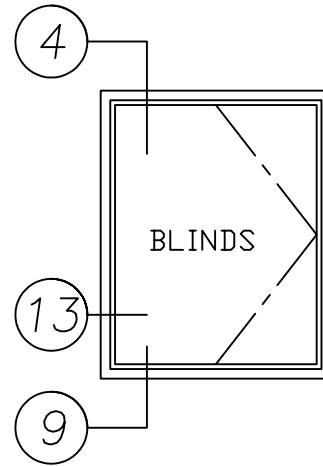

2265 Series

2" Heavy Commercial
Thermally Improved Blind Window

Right Hand In-Swing Casement