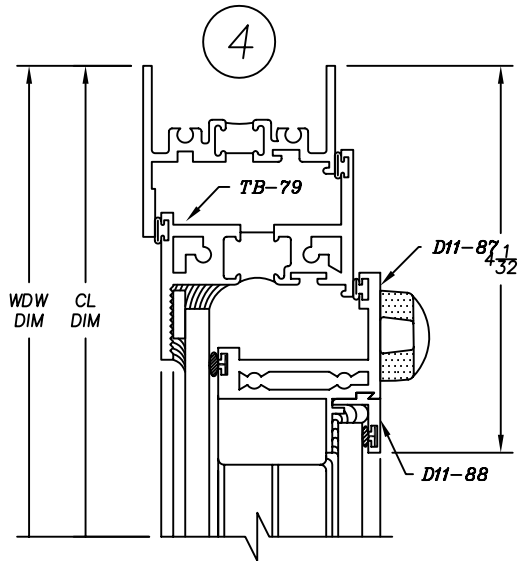

2265 Series

2" Heavy Commercial
Thermally Improved Blind Window

Right Hand In-Swing Casement