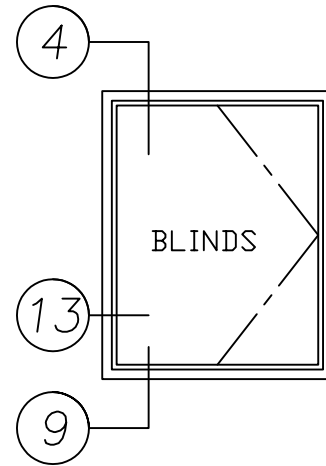

2265 Series

2" Heavy Commercial
Thermally Improved Blind Window

Right Hand In-Swing Casement