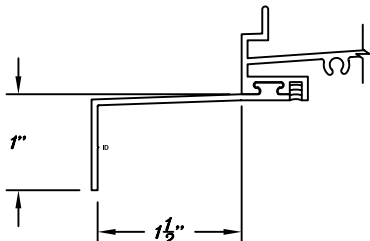

TB-54 SILL STARTER
For Use Only With Alcoa Sills
For All 2" Windows

D20-84 P.V.C. Curtain Wall Adapter
2200 & 2250 Series Windows

ALCOA / WINCO SILLS

- A = 2 1/2" # 54684
- A = 3" # 54685
- A = 3 1/2" # 54686
- A = 4" # 54687
- A = 4 1/2" # 54688
- A = 5" # 54689
- A = 5 1/2" # 54690
- A = 6 1/2" # 54691
- A = 8" # 54693

Extruded Trim

D33-101 0" SILL EXTENSION

D33-103 1" SILL EXTENSION

D33-104 1 1/2" SILL EXTENSION

D33-108 2" SILL EXTENSION

D33-109 2 1/2" SILL EXTENSION

D33-110 3" SILL EXTENSION

D33-111 3 1/2" SILL EXTENSION