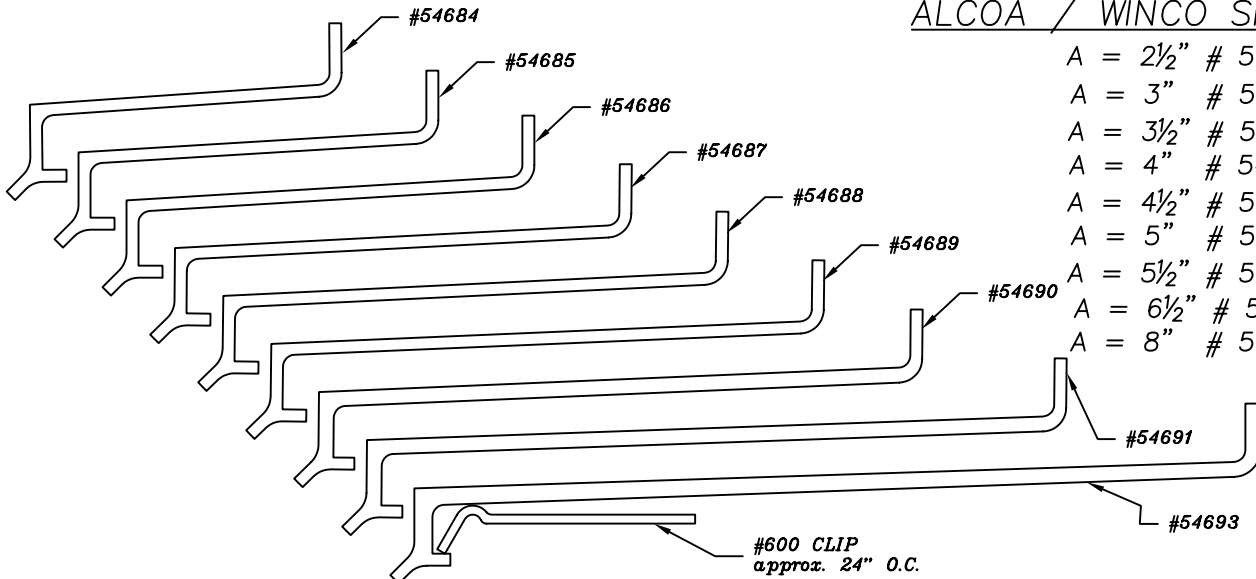

Extruded Trim

TB-25N SUB-FRAME &
D11-148 CLOSURE PLATE
#1100 & #2200 SERIES
(Not poured & de-bridged)

TB-225 SUB-FRAME &
D11-148 CLOSURE PLATE
#1100 & #2200 SERIES
(Not poured & de-bridged)

D17-25 SUB-FRAME &
TB-130 CLOSURE PLATE
#1100 & #2200 SERIES
(Not poured & de-bridged)

D11-83 P.V.C. COMP. CHANNEL
All 2" Windows

H8-20 BM STRAP ANCHOR
#2200 & #2250 SERIES

FORK ANCHOR
For All 2" Windows

Extruded Trim

See next page for extension options

SILL EXTENSION

TB-102N SUB-SILL

For 2" Non-Thermal Windows

TB-54 SILL STARTER
For Use Only With Alcoa Sills
For All 2" Windows

D20-84 P.V.C. Curtain Wall Adapter
2200 & 2250 Series Windows

ALCOA / WINCO SILLS

- A = 2 1/2" # 54684
- A = 3" # 54685
- A = 3 1/2" # 54686
- A = 4" # 54687
- A = 4 1/2" # 54688
- A = 5" # 54689
- A = 5 1/2" # 54690
- A = 6 1/2" # 54691
- A = 8" # 54693

Extruded Trim

D33-101 0" SILL EXTENSION

D33-103 1" SILL EXTENSION

D33-104 1 1/2" SILL EXTENSION

D33-108 2" SILL EXTENSION

D33-109 2 1/2" SILL EXTENSION

D33-110 3" SILL EXTENSION

D33-111 3 1/2" SILL EXTENSION