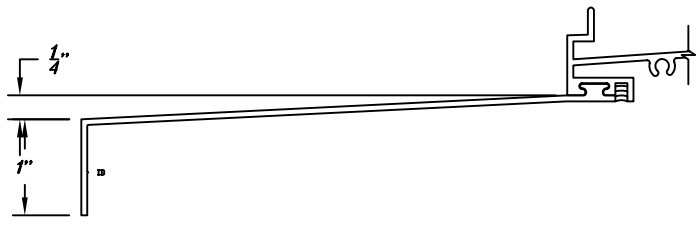

TB-54 SILL STARTER
For Use Only With Alcoa Sills
For All 2" Windows

D20-84 P.V.C. Curtain Wall Adapter
2200 & 2250 Series Windows

ALCOA / WINCO SILLS

- A = 2 1/2" # 54684
- A = 3" # 54685
- A = 3 1/2" # 54686
- A = 4" # 54687
- A = 4 1/2" # 54688
- A = 5" # 54689
- A = 5 1/2" # 54690
- A = 6 1/2" # 54691
- A = 8" # 54693

Extruded Trim

D33-101 0" SILL EXTENSION

D33-103 1" SILL EXTENSION

D33-104 1 1/2" SILL EXTENSION

D33-108 2" SILL EXTENSION

D33-109 2 1/2" SILL EXTENSION

D33-110 3" SILL EXTENSION

D33-111 3 1/2" SILL EXTENSION

D33-105 3 1/2" SILL EXTENSION

D33-106 4" SILL EXTENSION

D33-107 5" SILL EXTENSION

Extruded Trim

D8-175 SNAP COVER
D8-176 BASE CLIP

D8-179 SNAP COVER
D8-180 BASE CLIP

D8-173 SNAP COVER
D8-174 BASE CLIP

D8-229 SNAP COVER
D8-226 BASE CLIP