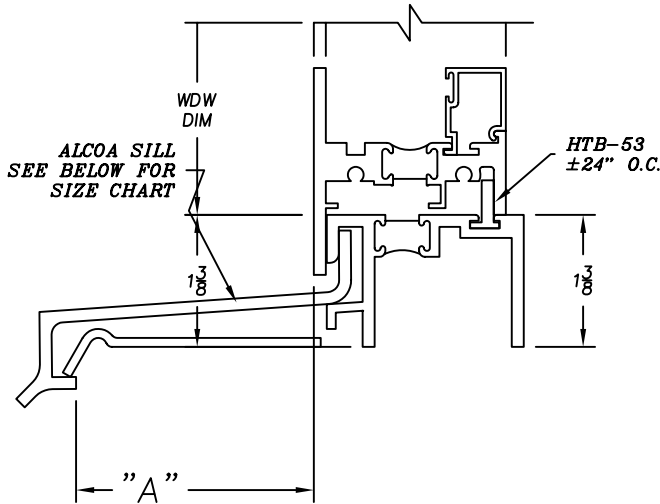

Extruded Trim

TB-25N SUB-FRAME &
D11-148 CLOSURE PLATE
#1100 & #2200 SERIES
(Not poured & de-bridged)

TB-225 SUB-FRAME &
D11-148 CLOSURE PLATE
#1100 & #2200 SERIES
(Not poured & de-bridged)

D17-25 SUB-FRAME &
TB-130 CLOSURE PLATE
#1100 & #2200 SERIES
(Not poured & de-bridged)

D11-83 P.V.C. COMP. CHANNEL
All 2" Windows

H8-20 BM STRAP ANCHOR
#2200 & #2250 SERIES

FORK ANCHOR
For All 2" Windows

Extruded Trim

See next page for extension options

SILL EXTENSION

TB-102N SUB-SILL

For 2" Non-Thermal Windows

TB-54 SILL STARTER
For Use Only With Alcoa Sills
For All 2" Windows

D20-84 P.V.C. Curtain Wall Adapter
2200 & 2250 Series Windows

ALCOA / WINCO SILLS

- A = 2 1/2" # 54684
- A = 3" # 54685
- A = 3 1/2" # 54686
- A = 4" # 54687
- A = 4 1/2" # 54688
- A = 5" # 54689
- A = 5 1/2" # 54690
- A = 6 1/2" # 54691
- A = 8" # 54693

Extruded Trim

D33-101 0" SILL EXTENSION

D33-103 1" SILL EXTENSION

D33-104 1 1/2" SILL EXTENSION

D33-108 2" SILL EXTENSION

D33-109 2 1/2" SILL EXTENSION

D33-110 3" SILL EXTENSION

D33-111 3 1/2" SILL EXTENSION