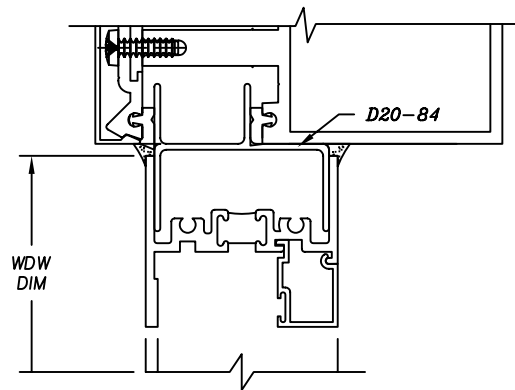

Extruded Trim

TB-25N SUB-FRAME &
D11-148 CLOSURE PLATE
#1100 & #2200 SERIES
(Not poured & de-bridged)

TB-225 SUB-FRAME &
D11-148 CLOSURE PLATE
#1100 & #2200 SERIES
(Not poured & de-bridged)

D17-25 SUB-FRAME &
TB-130 CLOSURE PLATE
#1100 & #2200 SERIES
(Not poured & de-bridged)

D11-83 P.V.C. COMP. CHANNEL
All 2" Windows

H8-20 BM STRAP ANCHOR
#2200 & #2250 SERIES

FORK ANCHOR
For All 2" Windows

Extruded Trim

See next page for extension options

SILL EXTENSION

TB-102N SUB-SILL

For 2" Non-Thermal Windows

TB-54 SILL STARTER
For Use Only With Alcoa Sills
For All 2" Windows

D20-84 P.V.C. Curtain Wall Adapter
2200 & 2250 Series Windows

ALCOA / WINCO SILLS

- A = 2 1/2" # 54684
- A = 3" # 54685
- A = 3 1/2" # 54686
- A = 4" # 54687
- A = 4 1/2" # 54688
- A = 5" # 54689
- A = 5 1/2" # 54690
- A = 6 1/2" # 54691
- A = 8" # 54693

Extruded Trim

D33-101 0" SILL EXTENSION

D33-103 1" SILL EXTENSION

D33-104 1 1/2" SILL EXTENSION

D33-108 2" SILL EXTENSION

D33-109 2 1/2" SILL EXTENSION

D33-110 3" SILL EXTENSION

D33-111 3 1/2" SILL EXTENSION