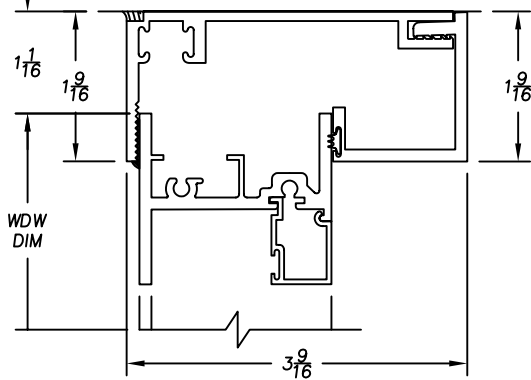

Extruded Trim

TB-25N SUB-FRAME &
D11-148 CLOSURE PLATE
#1100 & #2200 SERIES
(Not poured & de-bridged)

TB-225 SUB-FRAME &
D11-148 CLOSURE PLATE
#1100 & #2200 SERIES
(Not poured & de-bridged)

D17-25 SUB-FRAME &
TB-130 CLOSURE PLATE
#1100 & #2200 SERIES
(Not poured & de-bridged)

D11-83 P.V.C. COMP. CHANNEL
All 2" Windows

H8-20 BM STRAP ANCHOR
#2200 & #2250 SERIES

FORK ANCHOR
For All 2" Windows

Extruded Trim

See next page for extension options

SILL EXTENSION

TB-102N SUB-SILL

For 2" Non-Thermal Windows

TB-54 SILL STARTER
For Use Only With Alcoa Sills
For All 2" Windows

D20-84 P.V.C. Curtain Wall Adapter
2200 & 2250 Series Windows

ALCOA / WINCO SILLS

- A = 2 1/2" # 54684
- A = 3" # 54685
- A = 3 1/2" # 54686
- A = 4" # 54687
- A = 4 1/2" # 54688
- A = 5" # 54689
- A = 5 1/2" # 54690
- A = 6 1/2" # 54691
- A = 8" # 54693