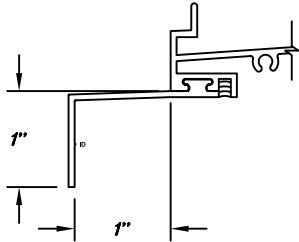

TB-54 SILL STARTER
For Use Only With Alcoa Sills
For All 2" Windows

D20-84 P.V.C. Curtain Wall Adapter
2200 & 2250 Series Windows

ALCOA / WINCO SILLS

- A = 2 1/2" # 54684
- A = 3" # 54685
- A = 3 1/2" # 54686
- A = 4" # 54687
- A = 4 1/2" # 54688
- A = 5" # 54689
- A = 5 1/2" # 54690
- A = 6 1/2" # 54691
- A = 8" # 54693

Extruded Trim

D33-101 0" SILL EXTENSION

D33-103 1" SILL EXTENSION

D33-104 1 1/2" SILL EXTENSION

D33-108 2" SILL EXTENSION

D33-109 2 1/2" SILL EXTENSION

D33-110 3" SILL EXTENSION

D33-111 3 1/2" SILL EXTENSION