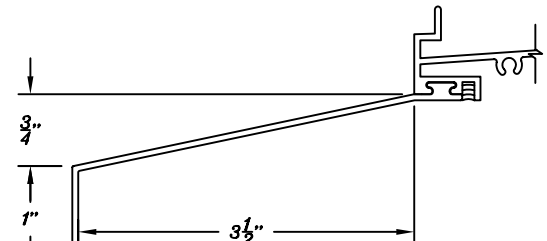

TB-54 SILL STARTER
For Use Only With Alcoa Sills
For All 2" Windows

D20-84 P.V.C. Curtain Wall Adapter
2200 & 2250 Series Windows

ALCOA / WINCO SILLS

- A = 2 1/2" # 54684
- A = 3" # 54685
- A = 3 1/2" # 54686
- A = 4" # 54687
- A = 4 1/2" # 54688
- A = 5" # 54689
- A = 5 1/2" # 54690
- A = 6 1/2" # 54691
- A = 8" # 54693

Extruded Trim

D33-101 0" SILL EXTENSION

D33-103 1" SILL EXTENSION

D33-104 1 1/2" SILL EXTENSION

D33-108 2" SILL EXTENSION

D33-109 2 1/2" SILL EXTENSION

D33-110 3" SILL EXTENSION

D33-111 3 1/2" SILL EXTENSION

D33-105 3 1/2" SILL EXTENSION

D33-106 4" SILL EXTENSION

D33-107 5" SILL EXTENSION

Extruded Trim

D8-175 SNAP COVER
D8-176 BASE CLIP

D8-179 SNAP COVER
D8-180 BASE CLIP

D8-173 SNAP COVER
D8-174 BASE CLIP

D8-229 SNAP COVER
D8-226 BASE CLIP