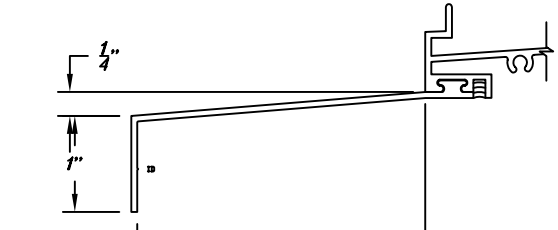

TB-54 SILL STARTER
For Use Only With Alcoa Sills
For All 2" Windows

D20-84 P.V.C. Curtain Wall Adapter
2200 & 2250 Series Windows

ALCOA / WINCO SILLS

- A = 2 1/2" # 54684
- A = 3" # 54685
- A = 3 1/2" # 54686
- A = 4" # 54687
- A = 4 1/2" # 54688
- A = 5" # 54689
- A = 5 1/2" # 54690
- A = 6 1/2" # 54691
- A = 8" # 54693

Extruded Trim

D33-101 0" SILL EXTENSION

D33-103 1" SILL EXTENSION

D33-104 1 1/2" SILL EXTENSION

D33-108 2" SILL EXTENSION

D33-109 2 1/2" SILL EXTENSION

D33-110 3" SILL EXTENSION

D33-111 3 1/2" SILL EXTENSION

D33-105 3 1/2" SILL EXTENSION

D33-106 4" SILL EXTENSION

D33-107 5" SILL EXTENSION

Extruded Trim

D8-175 SNAP COVER
D8-176 BASE CLIP

D8-179 SNAP COVER
D8-180 BASE CLIP

D8-173 SNAP COVER
D8-174 BASE CLIP

D8-229 SNAP COVER
D8-226 BASE CLIP