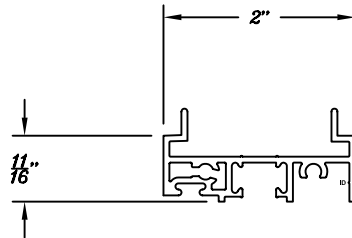

D11-83 P.V.C. COMP. CHANNEL
All 2" Windows

H8-20 BM STRAP ANCHOR
#2200 & #2250 SERIES

FORK ANCHOR
For All 2" Windows

Extruded Trim

See next page for extension options

SILL EXTENSION

TB-102N SUB-SILL

For 2" Non-Thermal Windows

TB-54 SILL STARTER
For Use Only With Alcoa Sills
For All 2" Windows

D20-84 P.V.C. Curtain Wall Adapter
2200 & 2250 Series Windows

ALCOA / WINCO SILLS

- A = 2 1/2" # 54684
- A = 3" # 54685
- A = 3 1/2" # 54686
- A = 4" # 54687
- A = 4 1/2" # 54688
- A = 5" # 54689
- A = 5 1/2" # 54690
- A = 6 1/2" # 54691
- A = 8" # 54693

Extruded Trim

D33-101 0" SILL EXTENSION

D33-103 1" SILL EXTENSION

D33-104 1 1/2" SILL EXTENSION

D33-108 2" SILL EXTENSION

D33-109 2 1/2" SILL EXTENSION

D33-110 3" SILL EXTENSION

D33-111 3 1/2" SILL EXTENSION