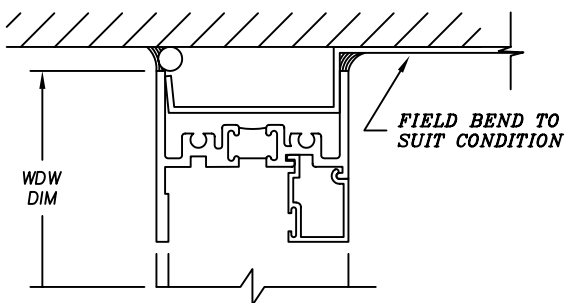

Extruded Trim

TB-25N SUB-FRAME &
D11-148 CLOSURE PLATE
#1100 & #2200 SERIES
(Not poured & de-bridged)

TB-225 SUB-FRAME &
D11-148 CLOSURE PLATE
#1100 & #2200 SERIES
(Not poured & de-bridged)

D17-25 SUB-FRAME &
TB-130 CLOSURE PLATE
#1100 & #2200 SERIES
(Not poured & de-bridged)

D11-83 P.V.C. COMP. CHANNEL
All 2" Windows

H8-20 BM STRAP ANCHOR
#2200 & #2250 SERIES

FORK ANCHOR
For All 2" Windows

Extruded Trim

See next page for extension options

SILL EXTENSION

TB-102N SUB-SILL

For 2" Non-Thermal Windows

TB-54 SILL STARTER
For Use Only With Alcoa Sills
For All 2" Windows

D20-84 P.V.C. Curtain Wall Adapter
2200 & 2250 Series Windows

ALCOA / WINCO SILLS

- A = 2 1/2" # 54684
- A = 3" # 54685
- A = 3 1/2" # 54686
- A = 4" # 54687
- A = 4 1/2" # 54688
- A = 5" # 54689
- A = 5 1/2" # 54690
- A = 6 1/2" # 54691
- A = 8" # 54693