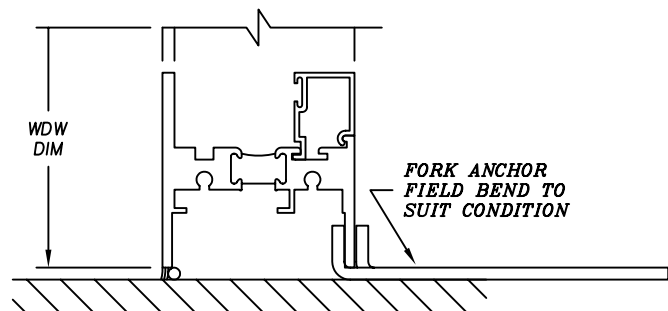

Extruded Trim

TB-25N SUB-FRAME &
D11-148 CLOSURE PLATE
#1100 & #2200 SERIES
(Not poured & de-bridged)

TB-225 SUB-FRAME &
D11-148 CLOSURE PLATE
#1100 & #2200 SERIES
(Not poured & de-bridged)

D17-25 SUB-FRAME &
TB-130 CLOSURE PLATE
#1100 & #2200 SERIES
(Not poured & de-bridged)

D11-83 P.V.C. COMP. CHANNEL
All 2" Windows

H8-20 BM STRAP ANCHOR
#2200 & #2250 SERIES

FORK ANCHOR
For All 2" Windows

Extruded Trim

See next page for extension options

SILL EXTENSION

TB-102N SUB-SILL

For 2" Non-Thermal Windows

TB-54 SILL STARTER
For Use Only With Alcoa Sills
For All 2" Windows

D20-84 P.V.C. Curtain Wall Adapter
2200 & 2250 Series Windows

ALCOA / WINCO SILLS

- A = 2 1/2" # 54684
- A = 3" # 54685
- A = 3 1/2" # 54686
- A = 4" # 54687
- A = 4 1/2" # 54688
- A = 5" # 54689
- A = 5 1/2" # 54690
- A = 6 1/2" # 54691
- A = 8" # 54693