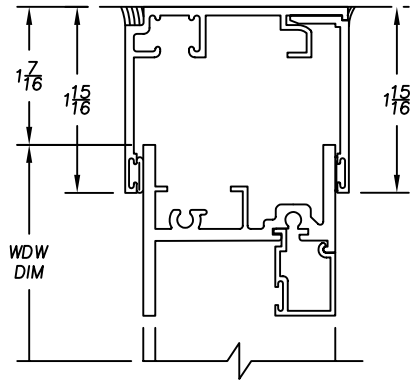

Extruded Trim

TB-25N SUB-FRAME &
D11-148 CLOSURE PLATE
#1100 & #2200 SERIES
(Not poured & de-bridged)

TB-225 SUB-FRAME &
D11-148 CLOSURE PLATE
#1100 & #2200 SERIES
(Not poured & de-bridged)

D17-25 SUB-FRAME &
TB-130 CLOSURE PLATE
#1100 & #2200 SERIES
(Not poured & de-bridged)

D11-83 P.V.C. COMP. CHANNEL
All 2" Windows

H8-20 BM STRAP ANCHOR
#2200 & #2250 SERIES

FORK ANCHOR
For All 2" Windows

Extruded Trim

See next page for extension options

SILL EXTENSION

TB-102N SUB-SILL

For 2" Non-Thermal Windows

TB-54 SILL STARTER
For Use Only With Alcoa Sills
For All 2" Windows

D20-84 P.V.C. Curtain Wall Adapter
2200 & 2250 Series Windows

ALCOA / WINCO SILLS

- A = 2 1/2" # 54684
- A = 3" # 54685
- A = 3 1/2" # 54686
- A = 4" # 54687
- A = 4 1/2" # 54688
- A = 5" # 54689
- A = 5 1/2" # 54690
- A = 6 1/2" # 54691
- A = 8" # 54693