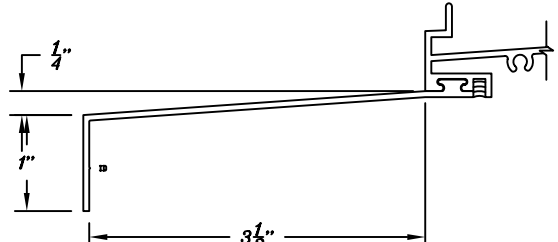

TB-54 SILL STARTER
For Use Only With Alcoa Sills
For All 2" Windows

D20-84 P.V.C. Curtain Wall Adapter
2200 & 2250 Series Windows

ALCOA / WINCO SILLS

- A = 2 1/2" # 54684
- A = 3" # 54685
- A = 3 1/2" # 54686
- A = 4" # 54687
- A = 4 1/2" # 54688
- A = 5" # 54689
- A = 5 1/2" # 54690
- A = 6 1/2" # 54691
- A = 8" # 54693

Extruded Trim

D33-101 0" SILL EXTENSION

D33-103 1" SILL EXTENSION

D33-104 1 1/2" SILL EXTENSION

D33-108 2" SILL EXTENSION

D33-109 2 1/2" SILL EXTENSION

D33-110 3" SILL EXTENSION

D33-111 3 1/2" SILL EXTENSION

D33-105 3 1/2" SILL EXTENSION

D33-106 4" SILL EXTENSION

D33-107 5" SILL EXTENSION

Extruded Trim

D8-175 SNAP COVER
D8-176 BASE CLIP

D8-179 SNAP COVER
D8-180 BASE CLIP

D8-173 SNAP COVER
D8-174 BASE CLIP

D8-229 SNAP COVER
D8-226 BASE CLIP