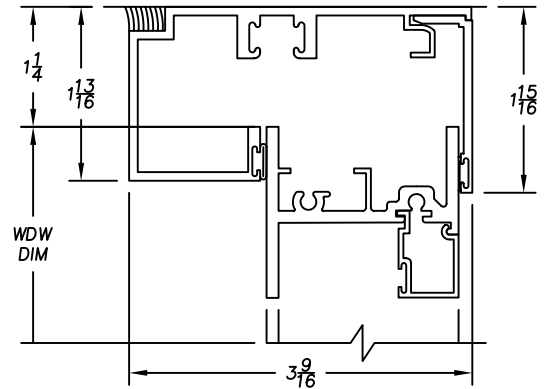

Extruded Trim

TB-25N SUB-FRAME &
D11-148 CLOSURE PLATE
#1100 & #2200 SERIES
(Not poured & de-bridged)

TB-225 SUB-FRAME &
D11-148 CLOSURE PLATE
#1100 & #2200 SERIES
(Not poured & de-bridged)

D17-25 SUB-FRAME &
TB-130 CLOSURE PLATE
#1100 & #2200 SERIES
(Not poured & de-bridged)

D11-83 P.V.C. COMP. CHANNEL
All 2" Windows

H8-20 BM STRAP ANCHOR
#2200 & #2250 SERIES

FORK ANCHOR
For All 2" Windows

Extruded Trim

See next page for extension options

SILL EXTENSION

TB-102N SUB-SILL

For 2" Non-Thermal Windows

TB-54 SILL STARTER
For Use Only With Alcoa Sills
For All 2" Windows

D20-84 P.V.C. Curtain Wall Adapter
2200 & 2250 Series Windows

ALCOA / WINCO SILLS

- A = 2 1/2" # 54684
- A = 3" # 54685
- A = 3 1/2" # 54686
- A = 4" # 54687
- A = 4 1/2" # 54688
- A = 5" # 54689
- A = 5 1/2" # 54690
- A = 6 1/2" # 54691
- A = 8" # 54693