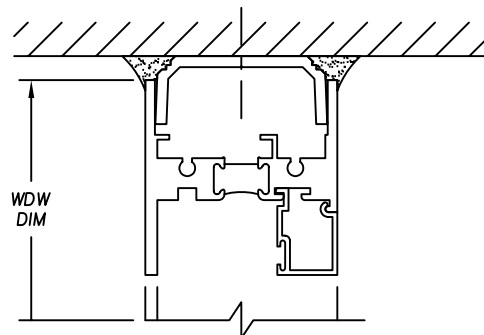

Extruded Trim

TB-25N SUB-FRAME &
D11-148 CLOSURE PLATE
#1100 & #2200 SERIES
(Not poured & de-bridged)

TB-225 SUB-FRAME &
D11-148 CLOSURE PLATE
#1100 & #2200 SERIES
(Not poured & de-bridged)

D17-25 SUB-FRAME &
TB-130 CLOSURE PLATE
#1100 & #2200 SERIES
(Not poured & de-bridged)

D11-83 P.V.C. COMP. CHANNEL
All 2" Windows

H8-20 BM STRAP ANCHOR
#2200 & #2250 SERIES

FORK ANCHOR
For All 2" Windows

Extruded Trim

See next page for extension options

SILL EXTENSION

TB-102N SUB-SILL

For 2" Non-Thermal Windows

TB-54 SILL STARTER
For Use Only With Alcoa Sills
For All 2" Windows

D20-84 P.V.C. Curtain Wall Adapter
2200 & 2250 Series Windows

ALCOA / WINCO SILLS

- A = 2 1/2" # 54684
- A = 3" # 54685
- A = 3 1/2" # 54686
- A = 4" # 54687
- A = 4 1/2" # 54688
- A = 5" # 54689
- A = 5 1/2" # 54690
- A = 6 1/2" # 54691
- A = 8" # 54693