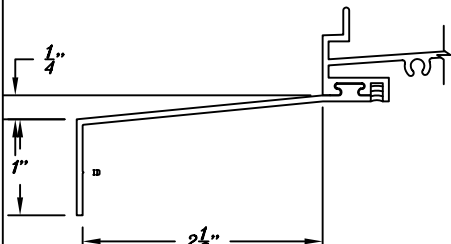

TB-54 SILL STARTER
For Use Only With Alcoa Sills
For All 2" Windows

D20-84 P.V.C. Curtain Wall Adapter
2200 & 2250 Series Windows

ALCOA / WINCO SILLS

- A = 2 1/2" # 54684
- A = 3" # 54685
- A = 3 1/2" # 54686
- A = 4" # 54687
- A = 4 1/2" # 54688
- A = 5" # 54689
- A = 5 1/2" # 54690
- A = 6 1/2" # 54691
- A = 8" # 54693

Extruded Trim

D33-101 0" SILL EXTENSION

D33-103 1" SILL EXTENSION

D33-104 1 1/2" SILL EXTENSION

D33-108 2" SILL EXTENSION

D33-109 2 1/2" SILL EXTENSION

D33-110 3" SILL EXTENSION

D33-111 3 1/2" SILL EXTENSION

D33-105 3 1/2" SILL EXTENSION

D33-106 4" SILL EXTENSION

D33-107 5" SILL EXTENSION

Extruded Trim

D8-175 SNAP COVER
D8-176 BASE CLIP

D8-179 SNAP COVER
D8-180 BASE CLIP

D8-173 SNAP COVER
D8-174 BASE CLIP

D8-229 SNAP COVER
D8-226 BASE CLIP