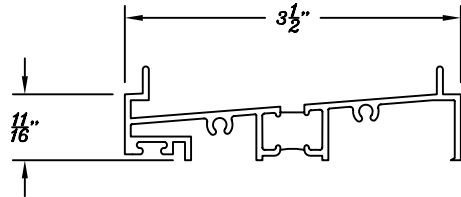

Extruded Trim

D33-54 SUB-FRAME &
D11-148 CLOSURE PLATE
#3350 SERIES

D33-83 P.V.C. FRAME FILLER
#3350 SERIES

H8-18 STRAP ANCHOR
#3350,

FORK ANCHOR
3350 SERIES

Extruded Trim

See next page for extension options

SILL EXTENSION

D33-102 SUB-SILL
#3350 SERIES

ALCOA SILL
SEE BELOW FOR
SIZE CHART

ALCOA / WINCO SILLS

- A = 2 1/2" # 54684
- A = 3" # 54685
- A = 3 1/2" # 54686
- A = 4" # 54687
- A = 4 1/2" # 54688
- A = 5" # 54689
- A = 5 1/2" # 54690
- A = 6 1/2" # 54691
- A = 8" # 54693

Extruded Trim

D33-101 0" SILL EXTENSION

D33-103 1" SILL EXTENSION

D33-104 1 1/2" SILL EXTENSION

D33-108 2" SILL EXTENSION

D33-109 2 1/2" SILL EXTENSION

D33-110 3" SILL EXTENSION

D33-111 3 1/2" SILL EXTENSION