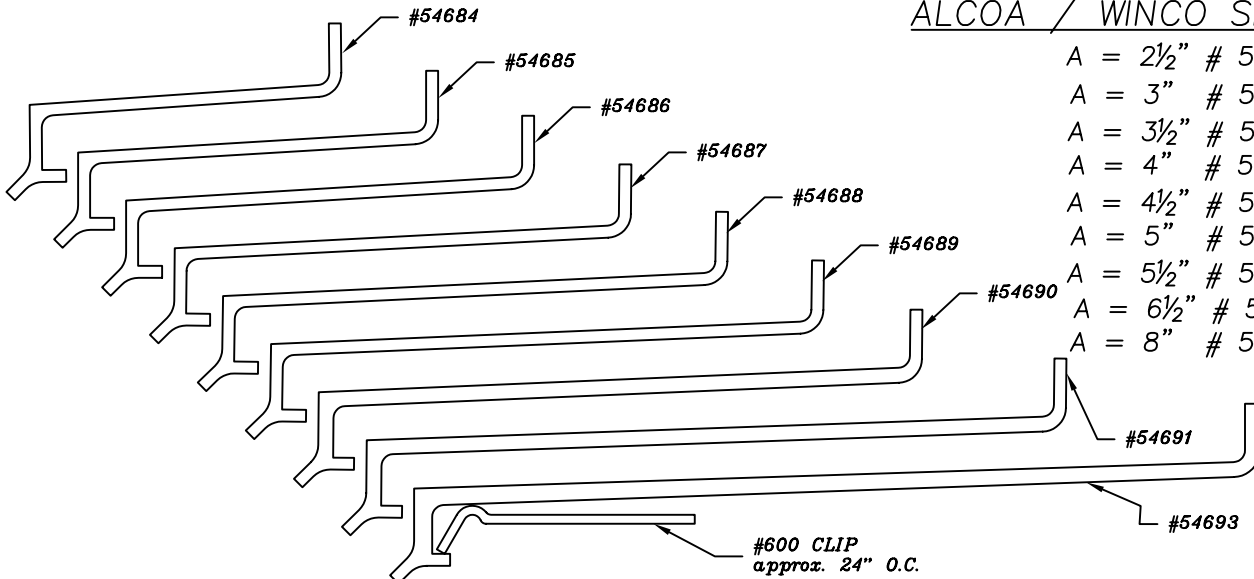

Extruded Trim

D33-54 SUB-FRAME &
D11-148 CLOSURE PLATE
#3350 SERIES

D33-83 P.V.C. FRAME FILLER
#3350 SERIES

H8-18 STRAP ANCHOR
#3350,

FORK ANCHOR
3350 SERIES

Extruded Trim

See next page for extension options

SILL EXTENSION

D33-102 SUB-SILL
#3350 SERIES

ALCOA SILL
SEE BELOW FOR
SIZE CHART

ALCOA / WINCO SILLS

- A = 2 1/2" # 54684
- A = 3" # 54685
- A = 3 1/2" # 54686
- A = 4" # 54687
- A = 4 1/2" # 54688
- A = 5" # 54689
- A = 5 1/2" # 54690
- A = 6 1/2" # 54691
- A = 8" # 54693

Extruded Trim

D33-101 0" SILL EXTENSION

D33-103 1" SILL EXTENSION

D33-104 1 1/2" SILL EXTENSION

D33-108 2" SILL EXTENSION

D33-109 2 1/2" SILL EXTENSION

D33-110 3" SILL EXTENSION

D33-111 3 1/2" SILL EXTENSION