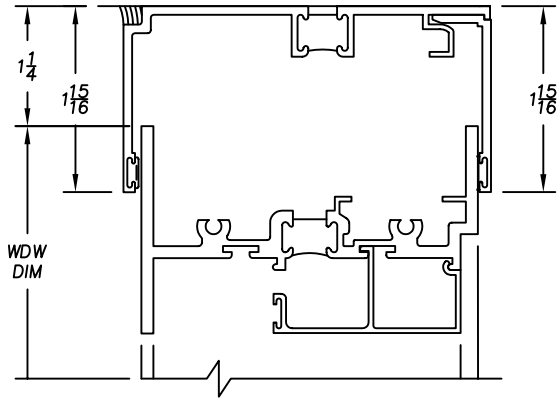

Extruded Trim

D33-54 SUB-FRAME &
D11-148 CLOSURE PLATE
#3350 SERIES

D33-83 P.V.C. FRAME FILLER
#3350 SERIES

H8-18 STRAP ANCHOR
#3350,

FORK ANCHOR
3350 SERIES

Extruded Trim

See next page for extension options

SILL EXTENSION

D33-102 SUB-SILL
#3350 SERIES

ALCOA SILL
SEE BELOW FOR
SIZE CHART

ALCOA / WINCO SILLS

- A = 2 1/2" # 54684
- A = 3" # 54685
- A = 3 1/2" # 54686
- A = 4" # 54687
- A = 4 1/2" # 54688
- A = 5" # 54689
- A = 5 1/2" # 54690
- A = 6 1/2" # 54691
- A = 8" # 54693

Extruded Trim

D33-101 0" SILL EXTENSION

D33-103 1" SILL EXTENSION

D33-104 1 1/2" SILL EXTENSION

D33-108 2" SILL EXTENSION

D33-109 2 1/2" SILL EXTENSION

D33-110 3" SILL EXTENSION

D33-111 3 1/2" SILL EXTENSION