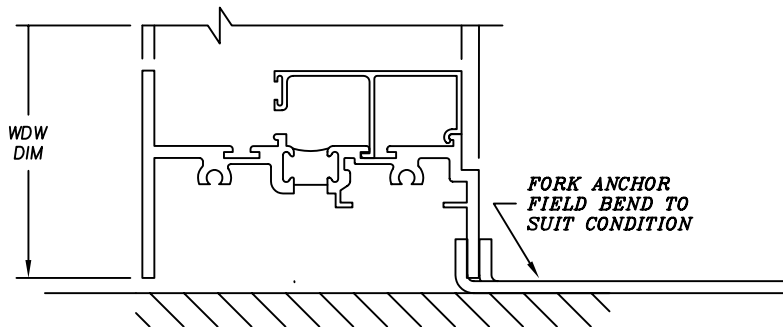

Extruded Trim

D33-54 SUB-FRAME &
D11-148 CLOSURE PLATE
#3350 SERIES

D33-83 P.V.C. FRAME FILLER
#3350 SERIES

H8-18 STRAP ANCHOR
#3350,

FORK ANCHOR
3350 SERIES

Extruded Trim

See next page for extension options

SILL EXTENSION

D33-102 SUB-SILL
#3350 SERIES

ALCOA SILL
SEE BELOW FOR
SIZE CHART

ALCOA / WINCO SILLS

- A = 2 1/2" # 54684
- A = 3" # 54685
- A = 3 1/2" # 54686
- A = 4" # 54687
- A = 4 1/2" # 54688
- A = 5" # 54689
- A = 5 1/2" # 54690
- A = 6 1/2" # 54691
- A = 8" # 54693