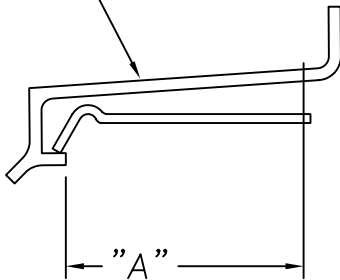

Extruded Trim

D33-54 SUB-FRAME &
D11-148 CLOSURE PLATE
#3350 SERIES

D33-83 P.V.C. FRAME FILLER
#3350 SERIES

H8-18 STRAP ANCHOR
#3350,

FORK ANCHOR
3350 SERIES

Extruded Trim

See next page for extension options

SILL EXTENSION

D33-102 SUB-SILL
#3350 SERIES

ALCOA SILL
SEE BELOW FOR
SIZE CHART

ALCOA / WINCO SILLS

- A = 2 1/2" # 54684
- A = 3" # 54685
- A = 3 1/2" # 54686
- A = 4" # 54687
- A = 4 1/2" # 54688
- A = 5" # 54689
- A = 5 1/2" # 54690
- A = 6 1/2" # 54691
- A = 8" # 54693