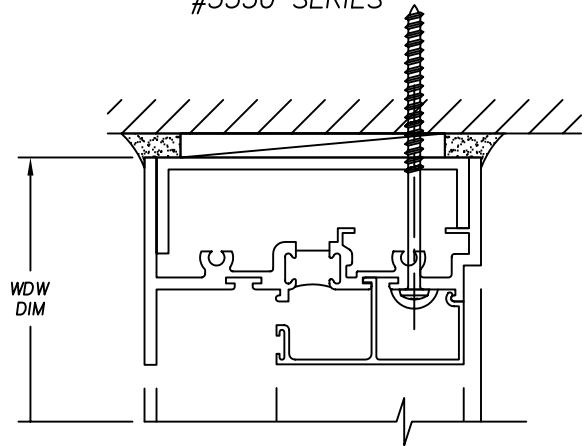

Extruded Trim

D33-54 SUB-FRAME &
D11-148 CLOSURE PLATE
#3350 SERIES

D33-83 P.V.C. FRAME FILLER
#3350 SERIES

H8-18 STRAP ANCHOR
#3350,

FORK ANCHOR
3350 SERIES

Extruded Trim

See next page for extension options

SILL EXTENSION

D33-102 SUB-SILL
#3350 SERIES

ALCOA SILL
SEE BELOW FOR
SIZE CHART

ALCOA / WINCO SILLS

- A = 2 1/2" # 54684
- A = 3" # 54685
- A = 3 1/2" # 54686
- A = 4" # 54687
- A = 4 1/2" # 54688
- A = 5" # 54689
- A = 5 1/2" # 54690
- A = 6 1/2" # 54691
- A = 8" # 54693

Extruded Trim

D33-101 0" SILL EXTENSION

D33-103 1" SILL EXTENSION

D33-104 1 1/2" SILL EXTENSION

D33-108 2" SILL EXTENSION

D33-109 2 1/2" SILL EXTENSION

D33-110 3" SILL EXTENSION

D33-111 3 1/2" SILL EXTENSION