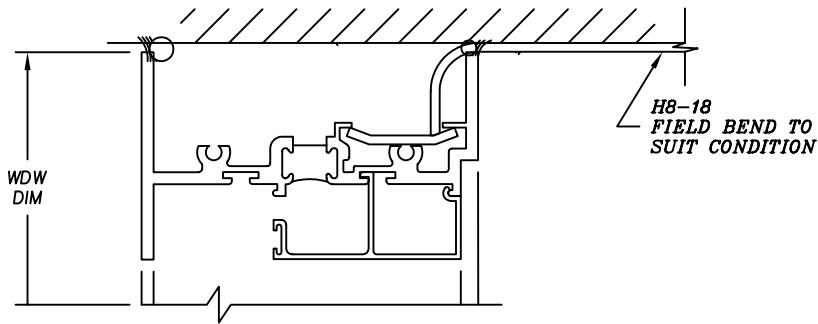

Extruded Trim

D33-54 SUB-FRAME &
D11-148 CLOSURE PLATE
#3350 SERIES

D33-83 P.V.C. FRAME FILLER
#3350 SERIES

H8-18 STRAP ANCHOR
#3350,

FORK ANCHOR
3350 SERIES

Extruded Trim

See next page for extension options

SILL EXTENSION

D33-102 SUB-SILL
#3350 SERIES

ALCOA SILL
SEE BELOW FOR
SIZE CHART

ALCOA / WINCO SILLS

- A = 2 1/2" # 54684
- A = 3" # 54685
- A = 3 1/2" # 54686
- A = 4" # 54687
- A = 4 1/2" # 54688
- A = 5" # 54689
- A = 5 1/2" # 54690
- A = 6 1/2" # 54691
- A = 8" # 54693