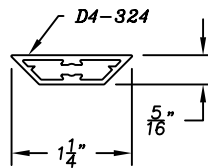

4410S Series

4" Heavy Commercial - Sloped Sash

Thermally Improved Single Hung Window

8

GRID MUNTIN OPTIONS

11

11

9