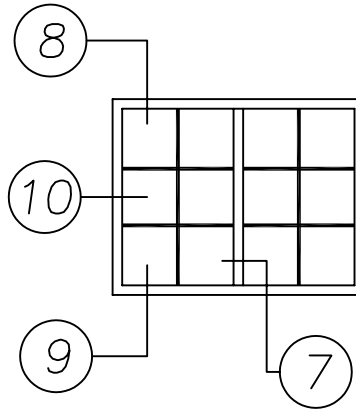

4410S Series

4" Heavy Commercial - Sloped Sash

Thermally Improved Single Hung Window

8

GRID MUNTIN OPTIONS

11

11

9