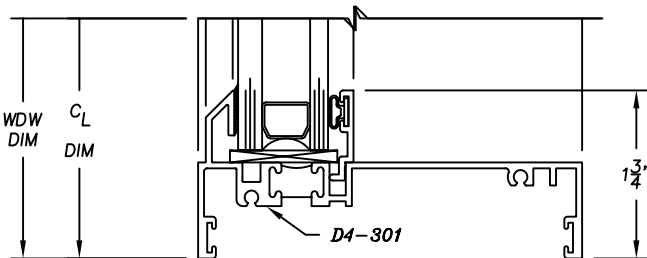

4410S Series

4" Heavy Commercial - Sloped Sash

Thermally Improved Single Hung Window

8

GRID MUNTIN OPTIONS

11

11

9