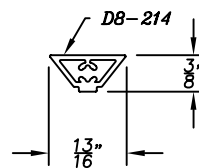

4410S Series

4" Heavy Commercial - Sloped Sash

Thermally Improved Single Hung Window

8

GRID MUNTIN OPTIONS

11

11

9