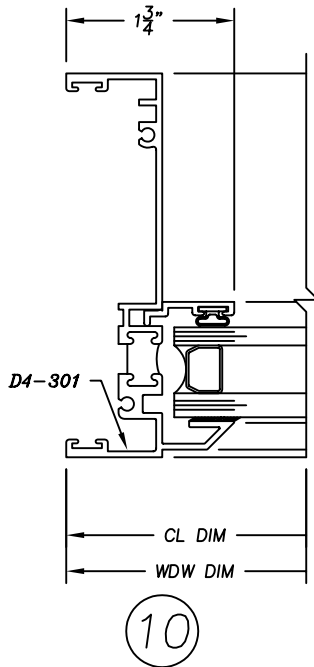

4410S Series

4" Heavy Commercial - Sloped Sash

Thermally Improved Single Hung Window

8

GRID MUNTIN OPTIONS

11

11

9