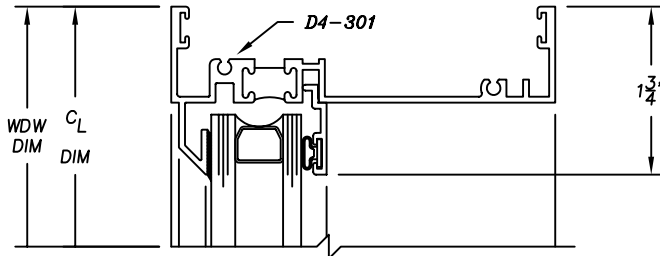

4410S Series

4" Heavy Commercial - Sloped Sash

Thermally Improved Single Hung Window

8

GRID MUNTIN OPTIONS

11

11

9