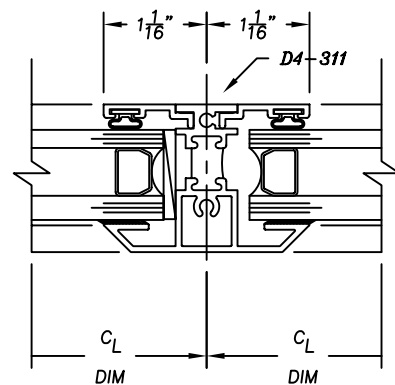

4410S Series

4" Heavy Commercial - Sloped Sash

Thermally Improved Single Hung Window

8

GRID MUNTIN OPTIONS

11

11

9