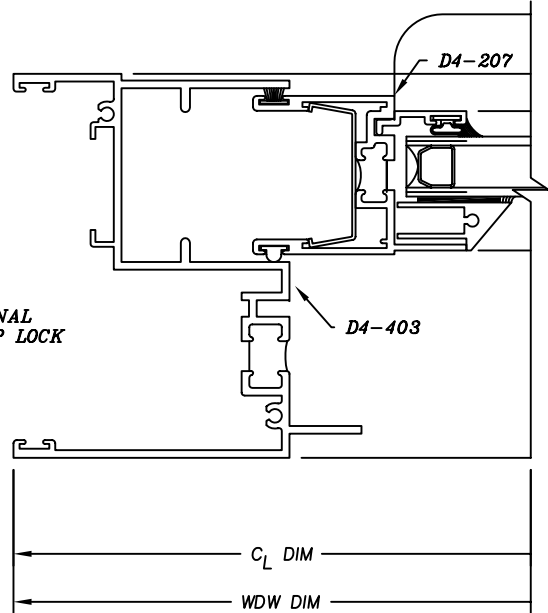

## 4410H Single Hung w/ Sloped Grid

12

13

15

14

**PLEASE NOTE:**  
MAXIMUM GLASS THICKNESS  
IS 5/8" FOR THIS SERIES  
WHEN USING GRID