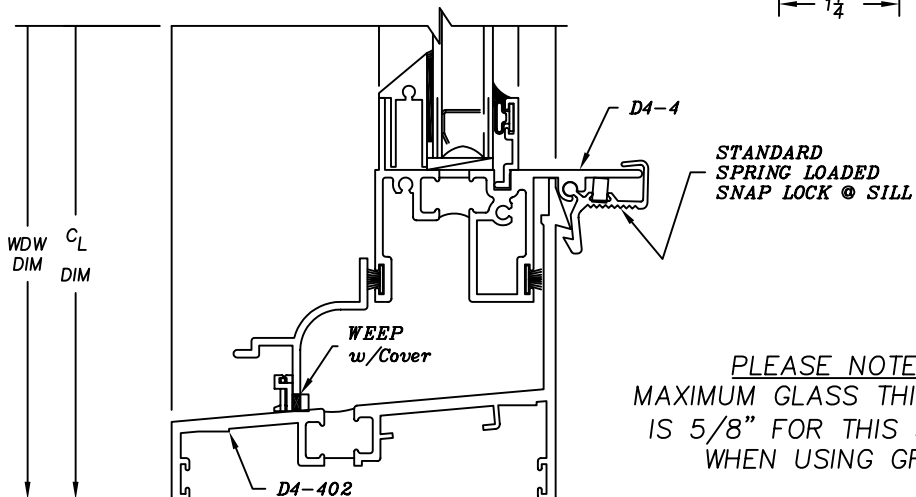

## 4410H Single Hung w/ Sloped Grid

12

13

15

14

**PLEASE NOTE:**  
MAXIMUM GLASS THICKNESS  
IS 5/8" FOR THIS SERIES  
WHEN USING GRID