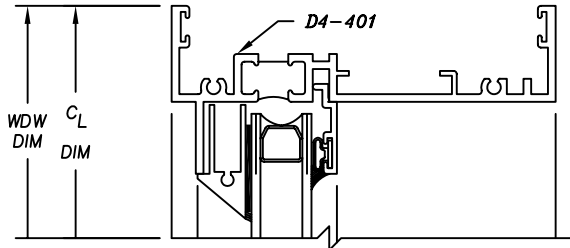

# 4410H Series

4" Heavy Commercial

Thermally Improved Single Hung Window

4410H Single Hung  
w/ Non-Removable Grid

## 4410H Single Hung w/ Sloped Grid

12

13

15

14

**PLEASE NOTE:**  
MAXIMUM GLASS THICKNESS  
IS 5/8" FOR THIS SERIES  
WHEN USING GRID