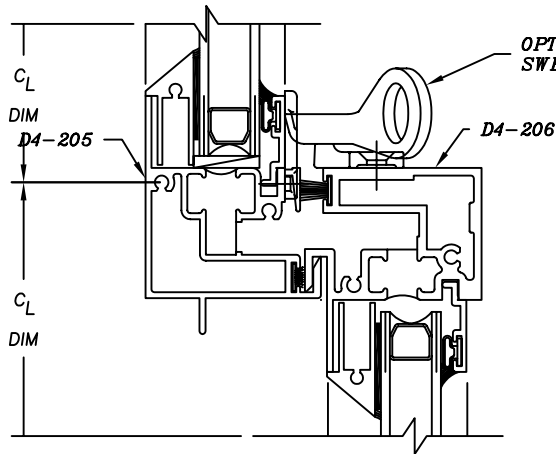

## 4410H Single Hung w/ Sloped Grid

12

13

15

14

**PLEASE NOTE:**  
MAXIMUM GLASS THICKNESS  
IS 5/8" FOR THIS SERIES  
WHEN USING GRID