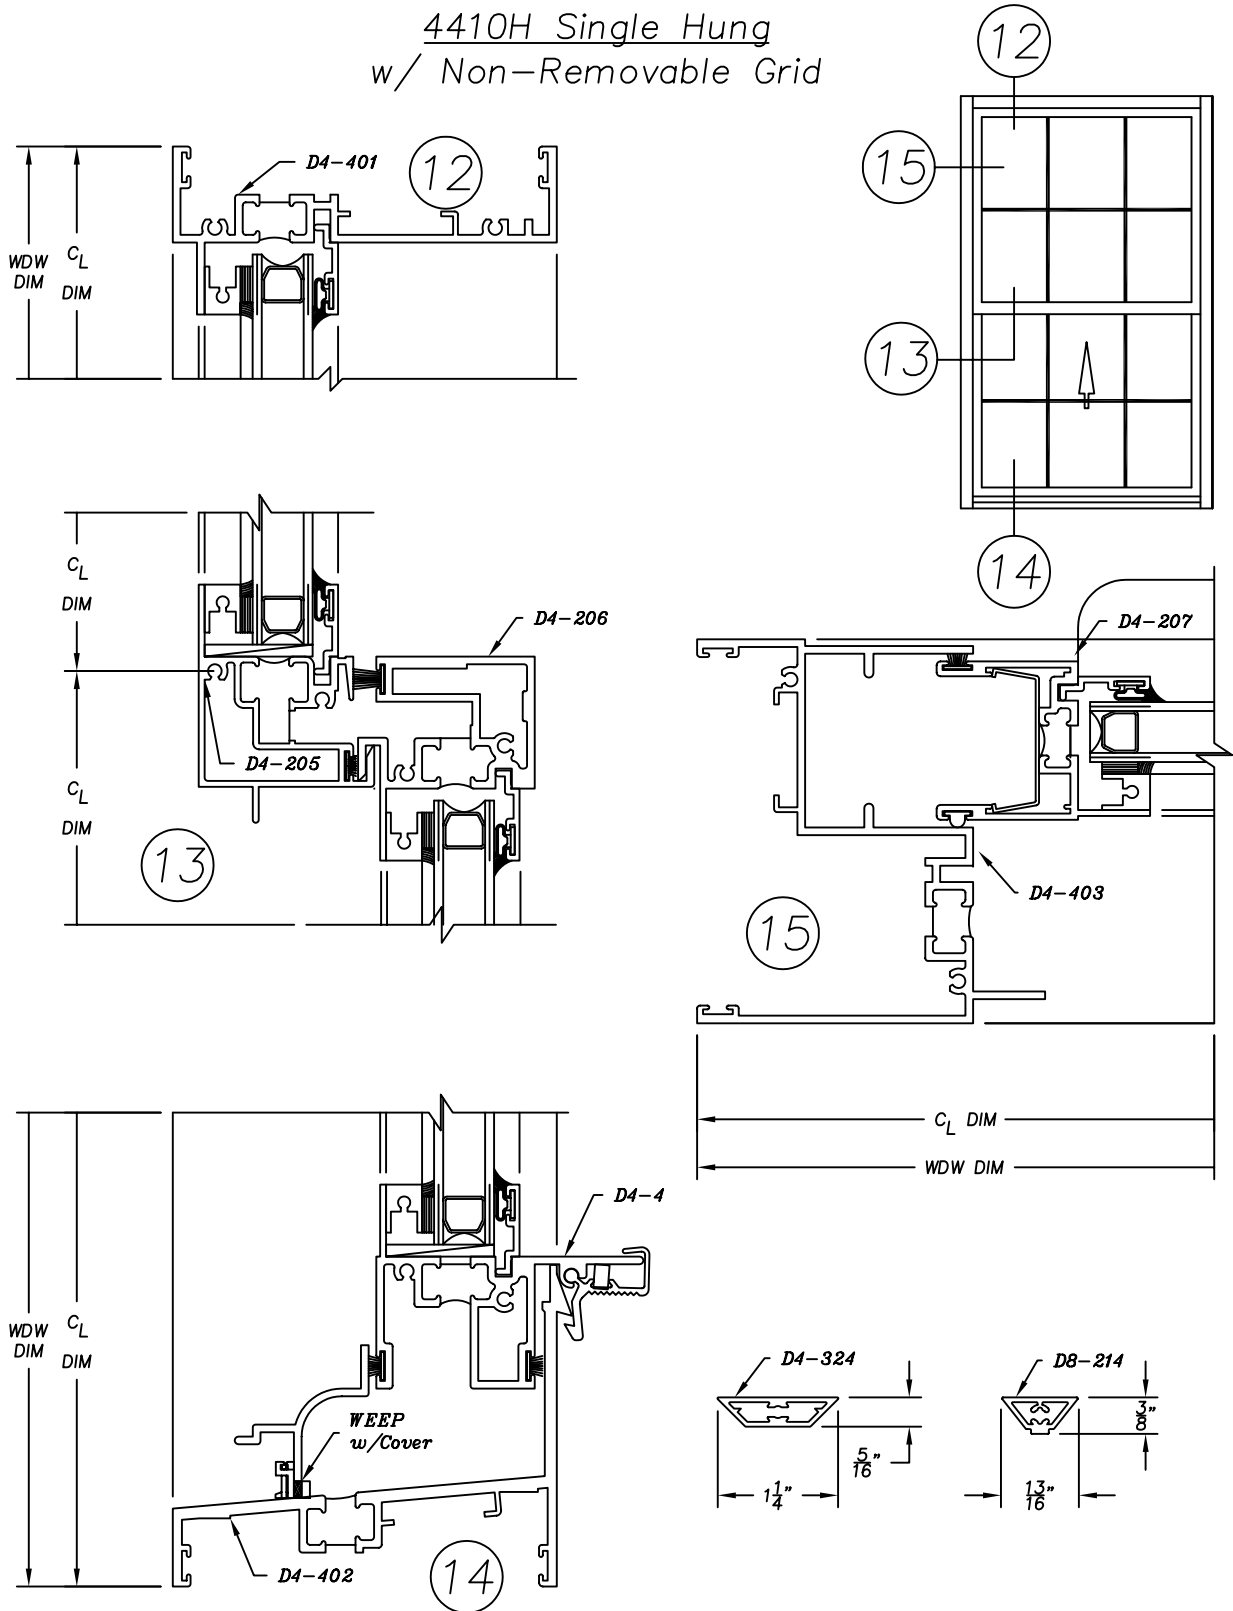

# 4410H Series

4" Heavy Commercial

Thermally Improved Single Hung Window

4410H Single Hung  
w/ Non-Removable Grid

# 4410H Series

4" Heavy Commercial

Thermally Improved Single Hung Window

## 4410H Single Hung w/ Sloped Grid

12

13

15

14

**PLEASE NOTE:**  
MAXIMUM GLASS THICKNESS  
IS 5/8" FOR THIS SERIES  
WHEN USING GRID

## 4410H Single Hung Removable Grid

12

13

15

14