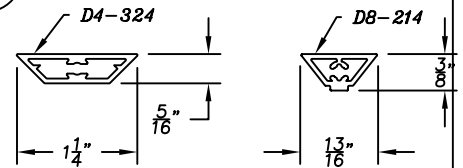

## 4410H Single Hung w/ Sloped Grid

12

13

15

14

**PLEASE NOTE:**  
MAXIMUM GLASS THICKNESS  
IS 5/8" FOR THIS SERIES  
WHEN USING GRID