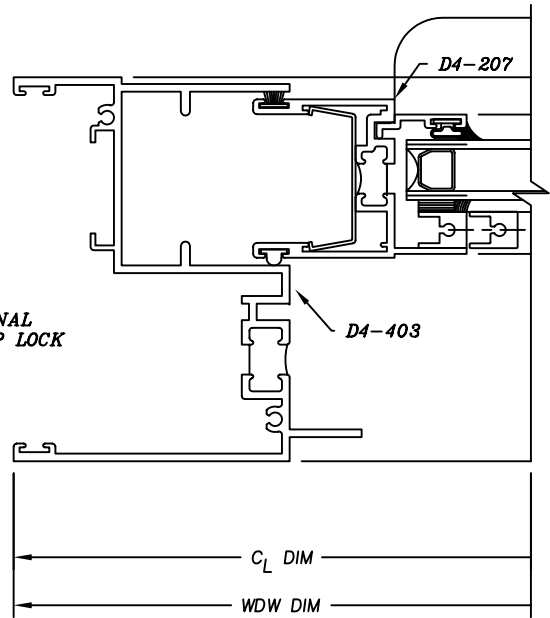

4410H Series

4" Heavy Commercial

Thermally Improved Single Hung Window

4410H Single Hung Removable Grid

12