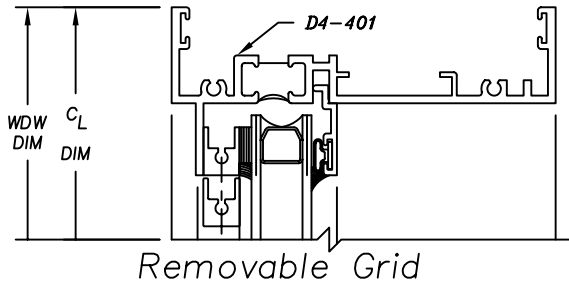

4410H Series

4" Heavy Commercial

Thermally Improved Single Hung Window

4410H Single Hung Removable Grid

12