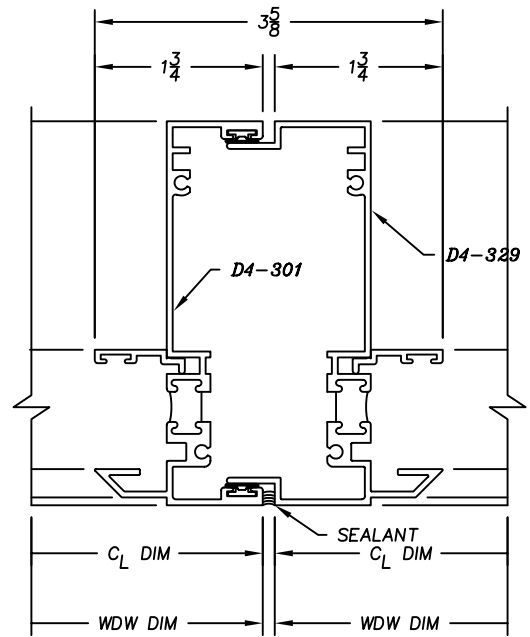

4410S Series

4" Heavy Commercial - Sloped Sash
Thermally Improved Single Hung Window

13

14