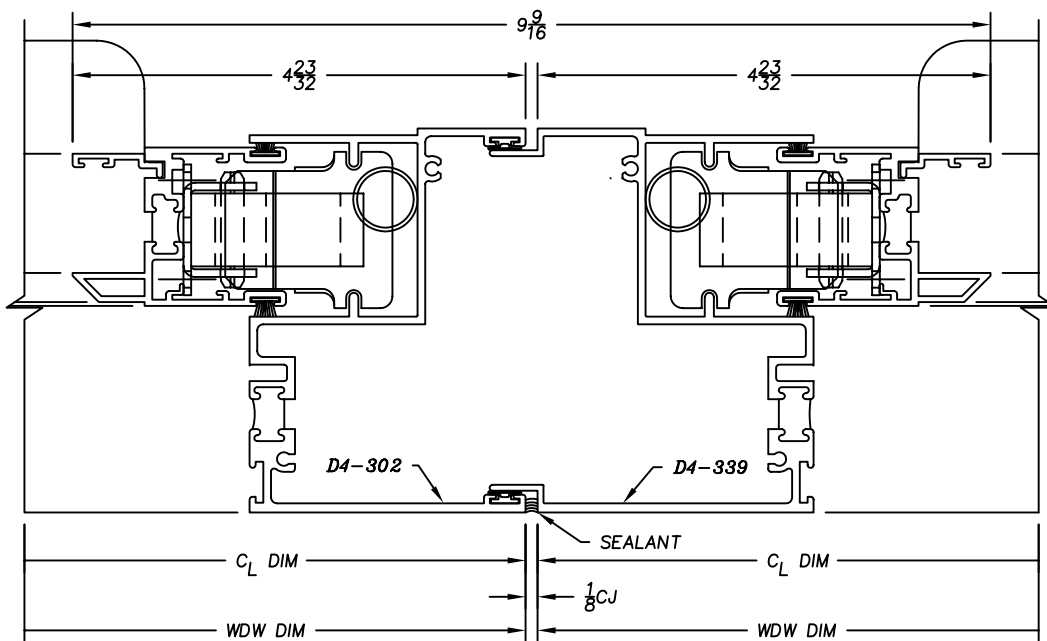

4410S Series

4" Heavy Commercial - Sloped Sash
Thermally Improved Single Hung Window

13

14