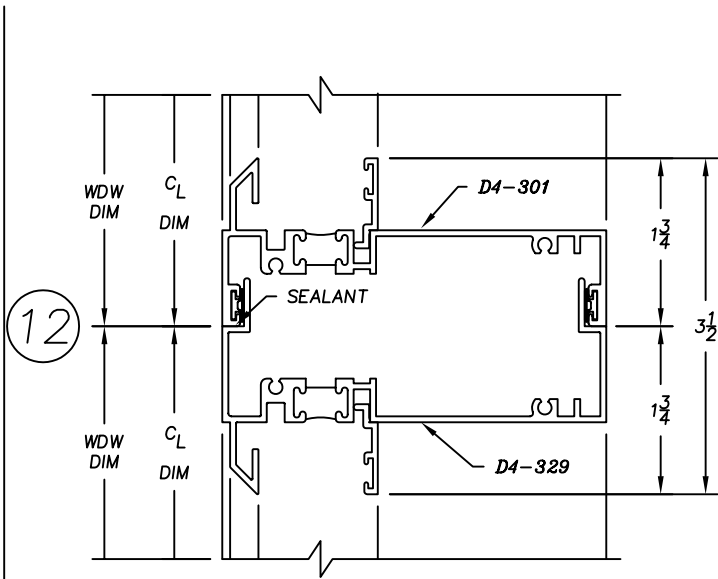

4410S Series

4" Heavy Commercial - Sloped Sash
Thermally Improved Single Hung Window

13

14