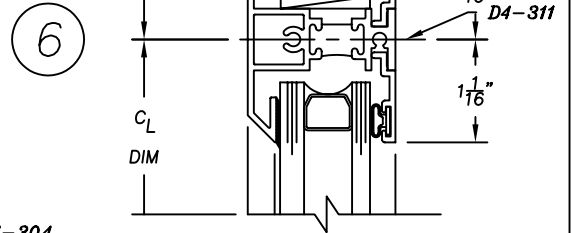

4410S Series

4" Heavy Commercial - Sloped Sash
Thermally Improved Single Hung Window

4410S Series

4" Heavy Commercial - Sloped Sash
Thermally Improved Single Hung Window