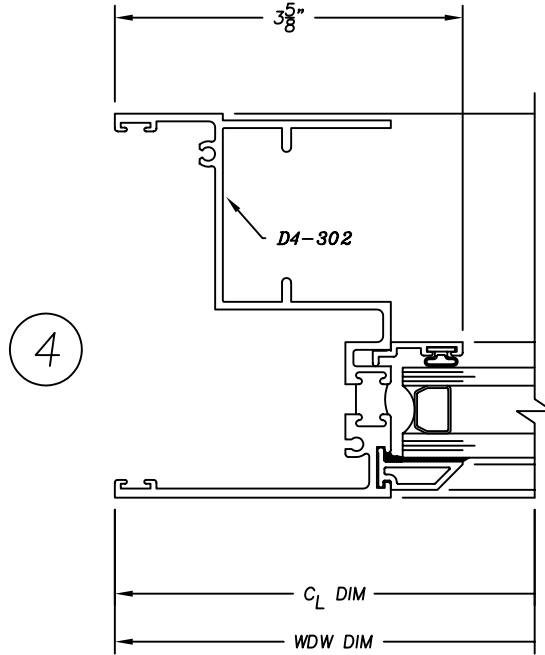

4410S Series

4" Heavy Commercial - Sloped Sash
Thermally Improved Single Hung Window

1

2

3

4410S Series

4" Heavy Commercial - Sloped Sash

Thermally Improved Single Hung Window