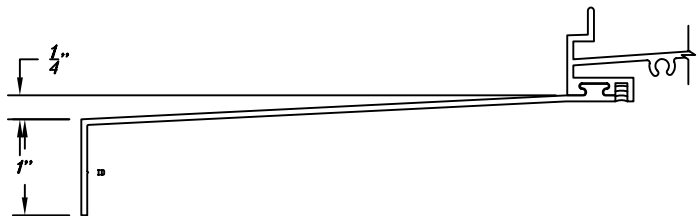

Extruded Trim

See next page for extension options

SILL EXTENSION

D14-102 SUB-SILL
For All 4" Windows

ALCOA SILL
SEE BELOW FOR
SIZE CHART

ALCOA / WINCO SILLS

- A = 2½" # 54684
- A = 3" # 54685
- A = 3½" # 54686
- A = 4" # 54687
- A = 4½" # 54688
- A = 5" # 54689
- A = 5½" # 54690
- A = 6½" # 54691
- A = 8" # 54693

Extruded Trim

D33-101 0" SILL EXTENSION

D33-103 1" SILL EXTENSION

D33-104 1 1/2" SILL EXTENSION

D33-108 2" SILL EXTENSION

D33-109 2 1/2" SILL EXTENSION

D33-110 3" SILL EXTENSION

D33-111 3 1/2" SILL EXTENSION

D33-105 3 1/2" SILL EXTENSION

D33-106 4" SILL EXTENSION

D33-107 5" SILL EXTENSION

Extruded Trim

D8-175 SNAP COVER
D8-176 BASE CLIP

D8-179 SNAP COVER
D8-180 BASE CLIP

D8-173 SNAP COVER
D8-174 BASE CLIP

D8-229 SNAP COVER
D8-226 BASE CLIP