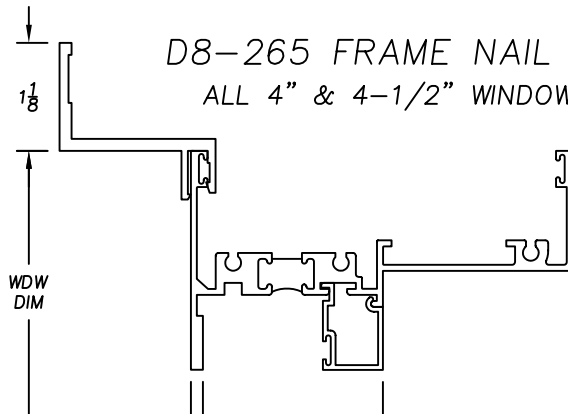

Extruded Trim

D14-54 SUB-FRAME &
D11-148 CLOSURE PLATE
All 4" deep Windows

S14-83 P.V.C COMP. CHANNEL
All 4" Windows

H12-20 STRAP ANCHOR
#1450H, #1450L & #1550 SERIES

D8-265 FRAME NAIL FIN
ALL 4" & 4-1/2" WINDOWS

Extruded Trim

See next page for extension options

SILL EXTENSION

D14-102 SUB-SILL
For All 4" Windows

ALCOA SILL
SEE BELOW FOR
SIZE CHART

ALCOA / WINCO SILLS

- A = 2½" # 54684
- A = 3" # 54685
- A = 3½" # 54686
- A = 4" # 54687
- A = 4½" # 54688
- A = 5" # 54689
- A = 5½" # 54690
- A = 6½" # 54691
- A = 8" # 54693

Extruded Trim

D33-101 0" SILL EXTENSION

D33-103 1" SILL EXTENSION

D33-104 1 1/2" SILL EXTENSION

D33-108 2" SILL EXTENSION

D33-109 2 1/2" SILL EXTENSION

D33-110 3" SILL EXTENSION

D33-111 3 1/2" SILL EXTENSION