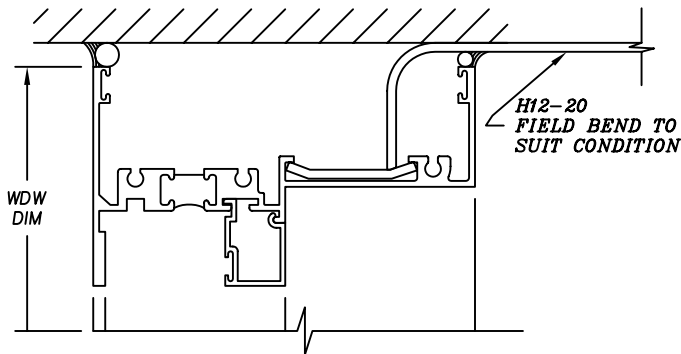

Extruded Trim

D14-54 SUB-FRAME &
D11-148 CLOSURE PLATE
All 4" deep Windows

S14-83 P.V.C COMP. CHANNEL
All 4" Windows

H12-20 STRAP ANCHOR
#1450H, #1450L & #1550 SERIES

D8-265 FRAME NAIL FIN
ALL 4" & 4-1/2" WINDOWS

Extruded Trim

See next page for extension options

SILL EXTENSION

D14-102 SUB-SILL
For All 4" Windows

ALCOA SILL
SEE BELOW FOR
SIZE CHART

ALCOA / WINCO SILLS

- A = 2½" # 54684
- A = 3" # 54685
- A = 3½" # 54686
- A = 4" # 54687
- A = 4½" # 54688
- A = 5" # 54689
- A = 5½" # 54690
- A = 6½" # 54691
- A = 8" # 54693