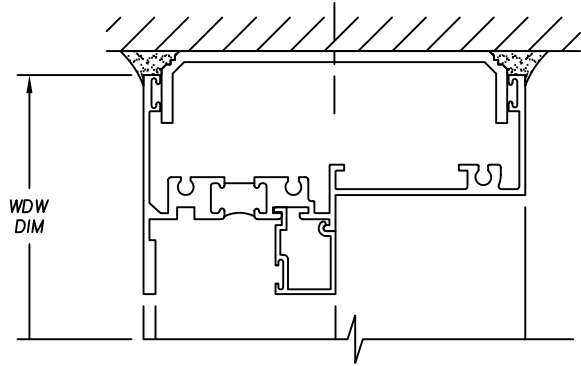

Extruded Trim

D14-54 SUB-FRAME &
D11-148 CLOSURE PLATE
All 4" deep Windows

S14-83 P.V.C COMP. CHANNEL
All 4" Windows

H12-20 STRAP ANCHOR
#1450H, #1450L & #1550 SERIES

D8-265 FRAME NAIL FIN
ALL 4" & 4-1/2" WINDOWS

Extruded Trim

See next page for extension options

SILL EXTENSION

D14-102 SUB-SILL
For All 4" Windows

ALCOA SILL
SEE BELOW FOR
SIZE CHART

ALCOA / WINCO SILLS

- A = 2½" # 54684
- A = 3" # 54685
- A = 3½" # 54686
- A = 4" # 54687
- A = 4½" # 54688
- A = 5" # 54689
- A = 5½" # 54690
- A = 6½" # 54691
- A = 8" # 54693

Extruded Trim

D33-101 0" SILL EXTENSION

D33-103 1" SILL EXTENSION

D33-104 1 1/2" SILL EXTENSION

D33-108 2" SILL EXTENSION

D33-109 2 1/2" SILL EXTENSION

D33-110 3" SILL EXTENSION

D33-111 3 1/2" SILL EXTENSION