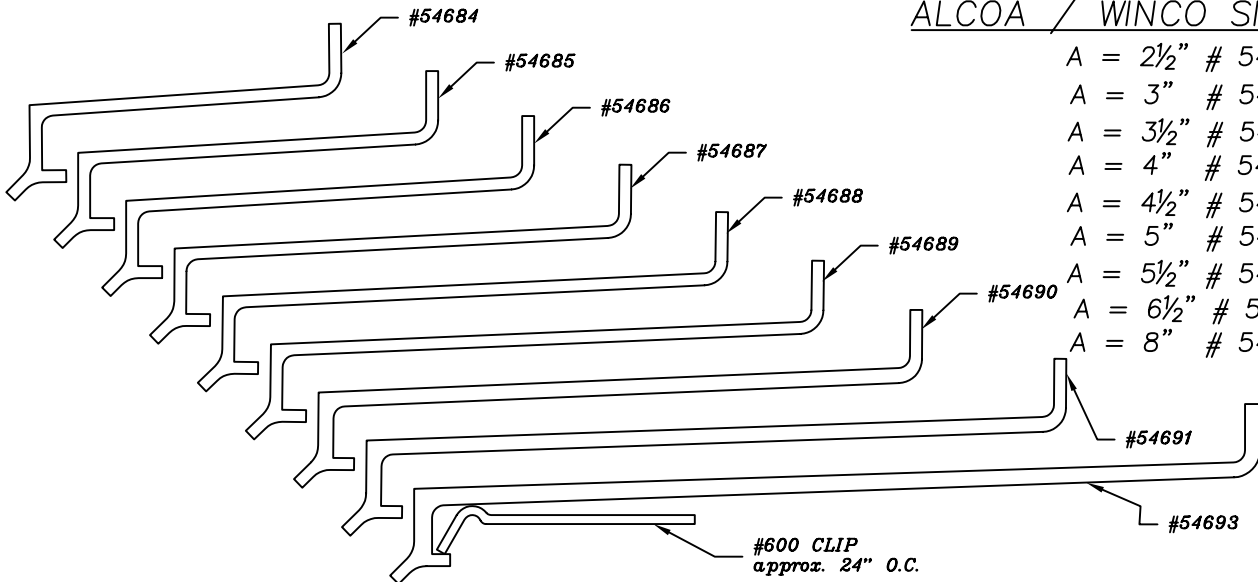

Extruded Trim

D14-54 SUB-FRAME &
D11-148 CLOSURE PLATE
All 4" deep Windows

S14-83 P.V.C COMP. CHANNEL
All 4" Windows

H12-20 STRAP ANCHOR
#1450H, #1450L & #1550 SERIES

D8-265 FRAME NAIL FIN
ALL 4" & 4-1/2" WINDOWS

Extruded Trim

See next page for extension options

SILL EXTENSION

D14-102 SUB-SILL
For All 4" Windows

ALCOA SILL
SEE BELOW FOR
SIZE CHART

ALCOA / WINCO SILLS

- A = 2½" # 54684
- A = 3" # 54685
- A = 3½" # 54686
- A = 4" # 54687
- A = 4½" # 54688
- A = 5" # 54689
- A = 5½" # 54690
- A = 6½" # 54691
- A = 8" # 54693

Extruded Trim

D33-101 0" SILL EXTENSION

D33-103 1" SILL EXTENSION

D33-104 1 1/2" SILL EXTENSION

D33-108 2" SILL EXTENSION

D33-109 2 1/2" SILL EXTENSION

D33-110 3" SILL EXTENSION

D33-111 3 1/2" SILL EXTENSION