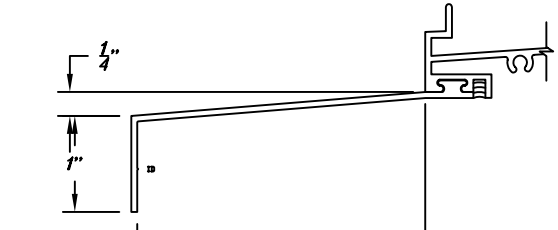

Extruded Trim

See next page for extension options

SILL EXTENSION

D14-102 SUB-SILL
For All 4" Windows

ALCOA SILL
SEE BELOW FOR
SIZE CHART

ALCOA / WINCO SILLS

- A = 2½" # 54684
- A = 3" # 54685
- A = 3½" # 54686
- A = 4" # 54687
- A = 4½" # 54688
- A = 5" # 54689
- A = 5½" # 54690
- A = 6½" # 54691
- A = 8" # 54693

Extruded Trim

D33-101 0" SILL EXTENSION

D33-103 1" SILL EXTENSION

D33-104 1 1/2" SILL EXTENSION

D33-108 2" SILL EXTENSION

D33-109 2 1/2" SILL EXTENSION

D33-110 3" SILL EXTENSION

D33-111 3 1/2" SILL EXTENSION

D33-105 3 1/2" SILL EXTENSION

D33-106 4" SILL EXTENSION

D33-107 5" SILL EXTENSION

Extruded Trim

D8-175 SNAP COVER
D8-176 BASE CLIP

D8-179 SNAP COVER
D8-180 BASE CLIP

D8-173 SNAP COVER
D8-174 BASE CLIP

D8-229 SNAP COVER
D8-226 BASE CLIP