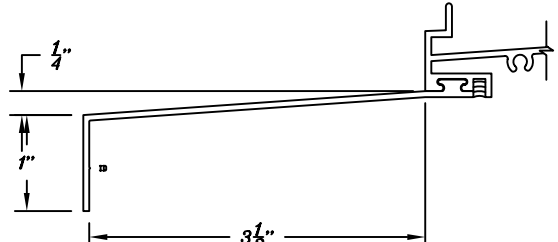

Extruded Trim

See next page for extension options

SILL EXTENSION

D14-102 SUB-SILL
For All 4" Windows

ALCOA SILL
SEE BELOW FOR
SIZE CHART

ALCOA / WINCO SILLS

- A = 2½" # 54684
- A = 3" # 54685
- A = 3½" # 54686
- A = 4" # 54687
- A = 4½" # 54688
- A = 5" # 54689
- A = 5½" # 54690
- A = 6½" # 54691
- A = 8" # 54693

Extruded Trim

D33-101 0" SILL EXTENSION

D33-103 1" SILL EXTENSION

D33-104 1 1/2" SILL EXTENSION

D33-108 2" SILL EXTENSION

D33-109 2 1/2" SILL EXTENSION

D33-110 3" SILL EXTENSION

D33-111 3 1/2" SILL EXTENSION

D33-105 3 1/2" SILL EXTENSION

D33-106 4" SILL EXTENSION

D33-107 5" SILL EXTENSION

Extruded Trim

D8-175 SNAP COVER
D8-176 BASE CLIP

D8-179 SNAP COVER
D8-180 BASE CLIP

D8-173 SNAP COVER
D8-174 BASE CLIP

D8-229 SNAP COVER
D8-226 BASE CLIP