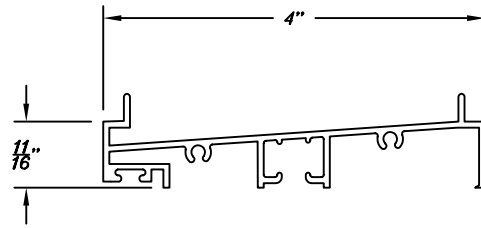

Extruded Trim

D14-54 SUB-FRAME &
D11-148 CLOSURE PLATE
All 4" deep Windows

S14-83 P.V.C COMP. CHANNEL
All 4" Windows

H12-20 STRAP ANCHOR
#1450H, #1450L & #1550 SERIES

D8-265 FRAME NAIL FIN
ALL 4" & 4-1/2" WINDOWS

Extruded Trim

See next page for extension options

SILL EXTENSION

D14-102 SUB-SILL
For All 4" Windows

ALCOA SILL
SEE BELOW FOR
SIZE CHART

ALCOA / WINCO SILLS

- A = 2½" # 54684
- A = 3" # 54685
- A = 3½" # 54686
- A = 4" # 54687
- A = 4½" # 54688
- A = 5" # 54689
- A = 5½" # 54690
- A = 6½" # 54691
- A = 8" # 54693

Extruded Trim

D33-101 0" SILL EXTENSION

D33-103 1" SILL EXTENSION

D33-104 1 1/2" SILL EXTENSION

D33-108 2" SILL EXTENSION

D33-109 2 1/2" SILL EXTENSION

D33-110 3" SILL EXTENSION

D33-111 3 1/2" SILL EXTENSION