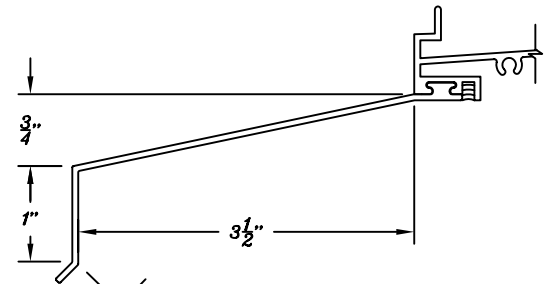

Extruded Trim

See next page for extension options

SILL EXTENSION

D14-102 SUB-SILL
For All 4" Windows

ALCOA SILL
SEE BELOW FOR
SIZE CHART

ALCOA / WINCO SILLS

- A = 2½" # 54684
- A = 3" # 54685
- A = 3½" # 54686
- A = 4" # 54687
- A = 4½" # 54688
- A = 5" # 54689
- A = 5½" # 54690
- A = 6½" # 54691
- A = 8" # 54693

Extruded Trim

D33-101 0" SILL EXTENSION

D33-103 1" SILL EXTENSION

D33-104 1 1/2" SILL EXTENSION

D33-108 2" SILL EXTENSION

D33-109 2 1/2" SILL EXTENSION

D33-110 3" SILL EXTENSION

D33-111 3 1/2" SILL EXTENSION

D33-105 3 1/2" SILL EXTENSION

D33-106 4" SILL EXTENSION

D33-107 5" SILL EXTENSION

Extruded Trim

D8-175 SNAP COVER
D8-176 BASE CLIP

D8-179 SNAP COVER
D8-180 BASE CLIP

D8-173 SNAP COVER
D8-174 BASE CLIP

D8-229 SNAP COVER
D8-226 BASE CLIP