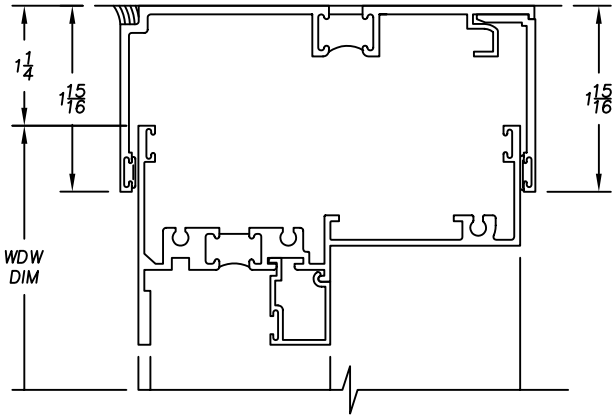

Extruded Trim

D14-54 SUB-FRAME &
D11-148 CLOSURE PLATE
All 4" deep Windows

S14-83 P.V.C COMP. CHANNEL
All 4" Windows

H12-20 STRAP ANCHOR
#1450H, #1450L & #1550 SERIES

D8-265 FRAME NAIL FIN
ALL 4" & 4-1/2" WINDOWS

Extruded Trim

See next page for extension options

SILL EXTENSION

D14-102 SUB-SILL
For All 4" Windows

ALCOA SILL
SEE BELOW FOR
SIZE CHART

ALCOA / WINCO SILLS

- A = 2½" # 54684
- A = 3" # 54685
- A = 3½" # 54686
- A = 4" # 54687
- A = 4½" # 54688
- A = 5" # 54689
- A = 5½" # 54690
- A = 6½" # 54691
- A = 8" # 54693

Extruded Trim

D33-101 0" SILL EXTENSION

D33-103 1" SILL EXTENSION

D33-104 1 1/2" SILL EXTENSION

D33-108 2" SILL EXTENSION

D33-109 2 1/2" SILL EXTENSION

D33-110 3" SILL EXTENSION

D33-111 3 1/2" SILL EXTENSION