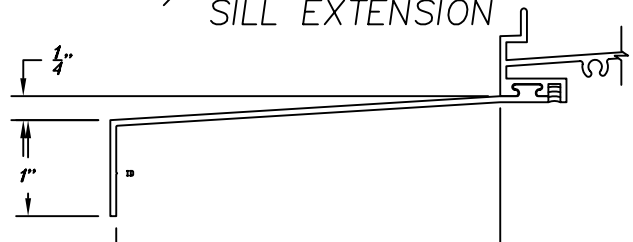

Extruded Trim

See next page for extension options

SILL EXTENSION

D14-102 SUB-SILL
For All 4" Windows

ALCOA SILL
SEE BELOW FOR
SIZE CHART

ALCOA / WINCO SILLS

- A = 2½" # 54684
- A = 3" # 54685
- A = 3½" # 54686
- A = 4" # 54687
- A = 4½" # 54688
- A = 5" # 54689
- A = 5½" # 54690
- A = 6½" # 54691
- A = 8" # 54693

Extruded Trim

D33-101 0" SILL EXTENSION

D33-103 1" SILL EXTENSION

D33-104 1 1/2" SILL EXTENSION

D33-108 2" SILL EXTENSION

D33-109 2 1/2" SILL EXTENSION

D33-110 3" SILL EXTENSION

D33-111 3 1/2" SILL EXTENSION

D33-105 3 1/2" SILL EXTENSION

D33-106 4" SILL EXTENSION

D33-107 5" SILL EXTENSION

Extruded Trim

D8-175 SNAP COVER
D8-176 BASE CLIP

D8-179 SNAP COVER
D8-180 BASE CLIP

D8-173 SNAP COVER
D8-174 BASE CLIP

D8-229 SNAP COVER
D8-226 BASE CLIP