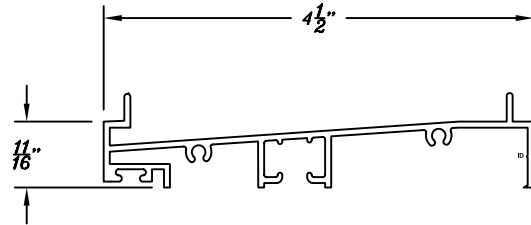

Extruded Trim

F14-54 SUB-FRAME &
D11-148 CLOSURE PLATE
#1550H SERIES

D15-83 P.V.C FRAME FILLER
#1550 SERIES

H12-20 STRAP ANCHOR
#1450H, #1450L & #1550 SERIES

D8-265 FRAME NAIL FIN
ALL 4" & 4-1/2" WINDOWS

Extruded Trim

See next page for extension options

SILL EXTENSION

F14-102 SUB-SILL
#1550 SERIES

ALCOA SILL
SEE BELOW FOR
SIZE CHART

ALCOA / WINCO SILLS

- A = 2 1/2" # 54684
- A = 3" # 54685
- A = 3 1/2" # 54686
- A = 4" # 54687
- A = 4 1/2" # 54688
- A = 5" # 54689
- A = 5 1/2" # 54690
- A = 6 1/2" # 54691
- A = 8" # 54693

Extruded Trim

D33-101 0" SILL EXTENSION

D33-103 1" SILL EXTENSION

D33-104 1 1/2" SILL EXTENSION

D33-108 2" SILL EXTENSION

D33-109 2 1/2" SILL EXTENSION

D33-110 3" SILL EXTENSION

D33-111 3 1/2" SILL EXTENSION