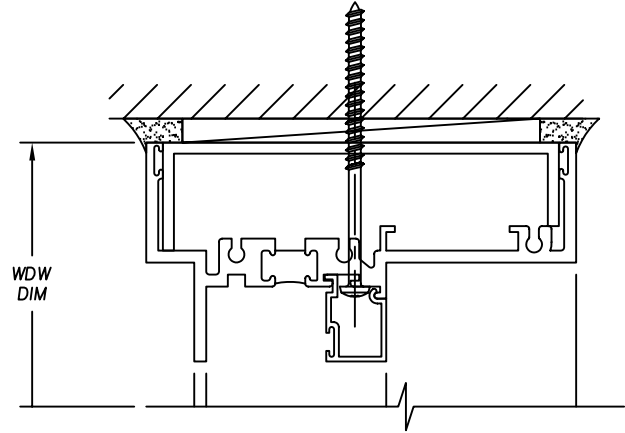

Extruded Trim

F14-54 SUB-FRAME &
D11-148 CLOSURE PLATE
#1550H SERIES

D15-83 P.V.C FRAME FILLER
#1550 SERIES

H12-20 STRAP ANCHOR
#1450H, #1450L & #1550 SERIES

D8-265 FRAME NAIL FIN
ALL 4" & 4-1/2" WINDOWS

Extruded Trim

See next page for extension options

SILL EXTENSION

F14-102 SUB-SILL
#1550 SERIES

ALCOA SILL
SEE BELOW FOR
SIZE CHART

ALCOA / WINCO SILLS

- A = 2 1/2" # 54684
- A = 3" # 54685
- A = 3 1/2" # 54686
- A = 4" # 54687
- A = 4 1/2" # 54688
- A = 5" # 54689
- A = 5 1/2" # 54690
- A = 6 1/2" # 54691
- A = 8" # 54693

Extruded Trim

D33-101 0" SILL EXTENSION

D33-103 1" SILL EXTENSION

D33-104 1 1/2" SILL EXTENSION

D33-108 2" SILL EXTENSION

D33-109 2 1/2" SILL EXTENSION

D33-110 3" SILL EXTENSION

D33-111 3 1/2" SILL EXTENSION