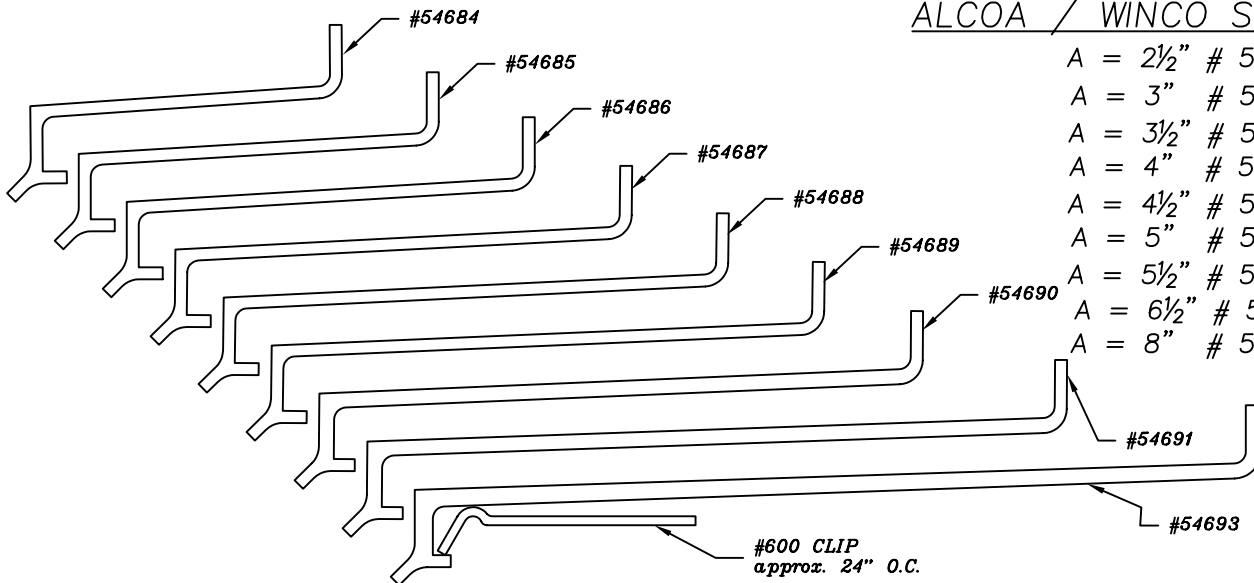

Extruded Trim

F14-54 SUB-FRAME &
D11-148 CLOSURE PLATE
#1550H SERIES

D15-83 P.V.C FRAME FILLER
#1550 SERIES

H12-20 STRAP ANCHOR
#1450H, #1450L & #1550 SERIES

D8-265 FRAME NAIL FIN
ALL 4" & 4-1/2" WINDOWS

Extruded Trim

See next page for extension options

SILL EXTENSION

F14-102 SUB-SILL
#1550 SERIES

ALCOA SILL
SEE BELOW FOR
SIZE CHART

ALCOA / WINCO SILLS

- A = 2 1/2" # 54684
- A = 3" # 54685
- A = 3 1/2" # 54686
- A = 4" # 54687
- A = 4 1/2" # 54688
- A = 5" # 54689
- A = 5 1/2" # 54690
- A = 6 1/2" # 54691
- A = 8" # 54693

Extruded Trim

D33-101 0" SILL EXTENSION

D33-103 1" SILL EXTENSION

D33-104 1 1/2" SILL EXTENSION

D33-108 2" SILL EXTENSION

D33-109 2 1/2" SILL EXTENSION

D33-110 3" SILL EXTENSION

D33-111 3 1/2" SILL EXTENSION