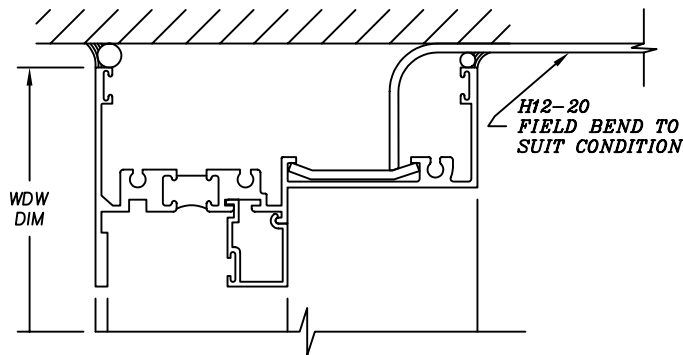

Extruded Trim

F14-54 SUB-FRAME &
D11-148 CLOSURE PLATE
#1550H SERIES

D15-83 P.V.C FRAME FILLER
#1550 SERIES

H12-20 STRAP ANCHOR
#1450H, #1450L & #1550 SERIES

D8-265 FRAME NAIL FIN
ALL 4" & 4-1/2" WINDOWS

Extruded Trim

See next page for extension options

SILL EXTENSION

F14-102 SUB-SILL
#1550 SERIES

ALCOA SILL
SEE BELOW FOR
SIZE CHART

ALCOA / WINCO SILLS

- A = 2 1/2" # 54684
- A = 3" # 54685
- A = 3 1/2" # 54686
- A = 4" # 54687
- A = 4 1/2" # 54688
- A = 5" # 54689
- A = 5 1/2" # 54690
- A = 6 1/2" # 54691
- A = 8" # 54693