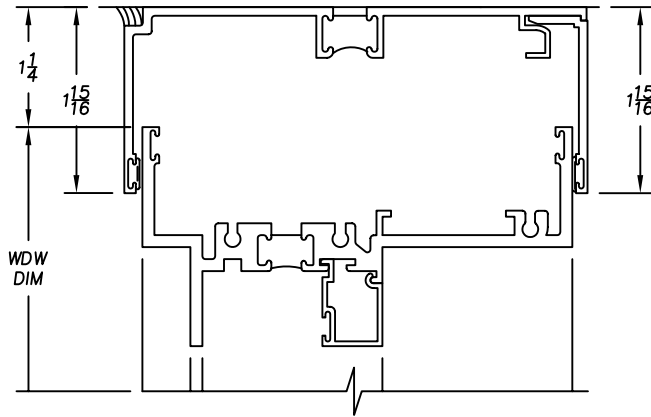

Extruded Trim

F14-54 SUB-FRAME &
D11-148 CLOSURE PLATE
#1550H SERIES

D15-83 P.V.C FRAME FILLER
#1550 SERIES

H12-20 STRAP ANCHOR
#1450H, #1450L & #1550 SERIES

D8-265 FRAME NAIL FIN
ALL 4" & 4-1/2" WINDOWS

Extruded Trim

See next page for extension options

SILL EXTENSION

F14-102 SUB-SILL
#1550 SERIES

ALCOA SILL
SEE BELOW FOR
SIZE CHART

ALCOA / WINCO SILLS

- A = 2 1/2" # 54684
- A = 3" # 54685
- A = 3 1/2" # 54686
- A = 4" # 54687
- A = 4 1/2" # 54688
- A = 5" # 54689
- A = 5 1/2" # 54690
- A = 6 1/2" # 54691
- A = 8" # 54693

Extruded Trim

D33-101 0" SILL EXTENSION

D33-103 1" SILL EXTENSION

D33-104 1 1/2" SILL EXTENSION

D33-108 2" SILL EXTENSION

D33-109 2 1/2" SILL EXTENSION

D33-110 3" SILL EXTENSION

D33-111 3 1/2" SILL EXTENSION