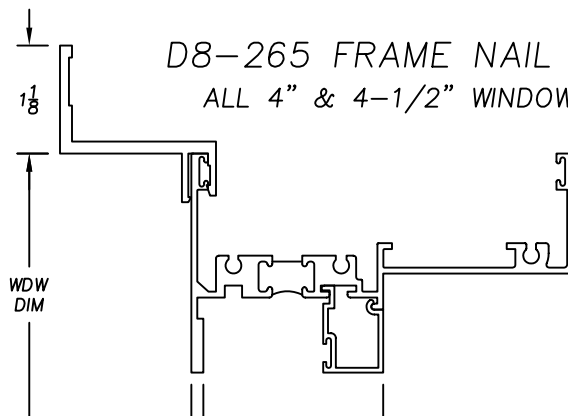

Extruded Trim

F14-54 SUB-FRAME &
D11-148 CLOSURE PLATE
#1550H SERIES

D15-83 P.V.C FRAME FILLER
#1550 SERIES

H12-20 STRAP ANCHOR
#1450H, #1450L & #1550 SERIES

D8-265 FRAME NAIL FIN
ALL 4" & 4-1/2" WINDOWS

Extruded Trim

See next page for extension options

SILL EXTENSION

F14-102 SUB-SILL
#1550 SERIES

ALCOA SILL
SEE BELOW FOR
SIZE CHART

ALCOA / WINCO SILLS

- A = 2 1/2" # 54684
- A = 3" # 54685
- A = 3 1/2" # 54686
- A = 4" # 54687
- A = 4 1/2" # 54688
- A = 5" # 54689
- A = 5 1/2" # 54690
- A = 6 1/2" # 54691
- A = 8" # 54693

Extruded Trim

D33-101 0" SILL EXTENSION

D33-103 1" SILL EXTENSION

D33-104 1 1/2" SILL EXTENSION

D33-108 2" SILL EXTENSION

D33-109 2 1/2" SILL EXTENSION

D33-110 3" SILL EXTENSION

D33-111 3 1/2" SILL EXTENSION