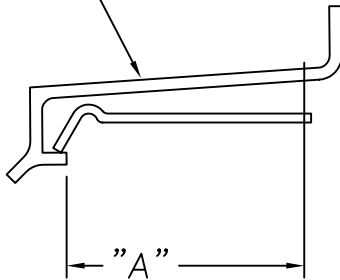

Extruded Trim

F14-54 SUB-FRAME &
D11-148 CLOSURE PLATE
#1550H SERIES

D15-83 P.V.C FRAME FILLER
#1550 SERIES

H12-20 STRAP ANCHOR
#1450H, #1450L & #1550 SERIES

D8-265 FRAME NAIL FIN
ALL 4" & 4-1/2" WINDOWS

Extruded Trim

See next page for extension options

SILL EXTENSION

F14-102 SUB-SILL
#1550 SERIES

ALCOA SILL
SEE BELOW FOR
SIZE CHART

ALCOA / WINCO SILLS

- A = 2 1/2" # 54684
- A = 3" # 54685
- A = 3 1/2" # 54686
- A = 4" # 54687
- A = 4 1/2" # 54688
- A = 5" # 54689
- A = 5 1/2" # 54690
- A = 6 1/2" # 54691
- A = 8" # 54693

Extruded Trim

D33-101 0" SILL EXTENSION

D33-103 1" SILL EXTENSION

D33-104 1 1/2" SILL EXTENSION

D33-108 2" SILL EXTENSION

D33-109 2 1/2" SILL EXTENSION

D33-110 3" SILL EXTENSION

D33-111 3 1/2" SILL EXTENSION