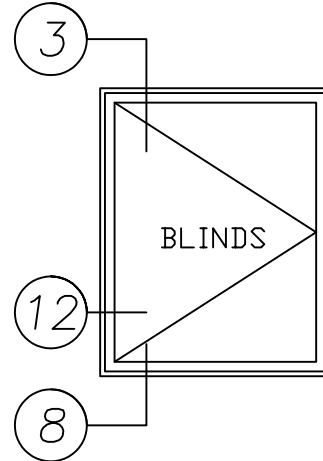

# 2275 Series

2" Heavy Commercial

Thermally Improved Blind Window

*Right Hand Out-Swing Casement*