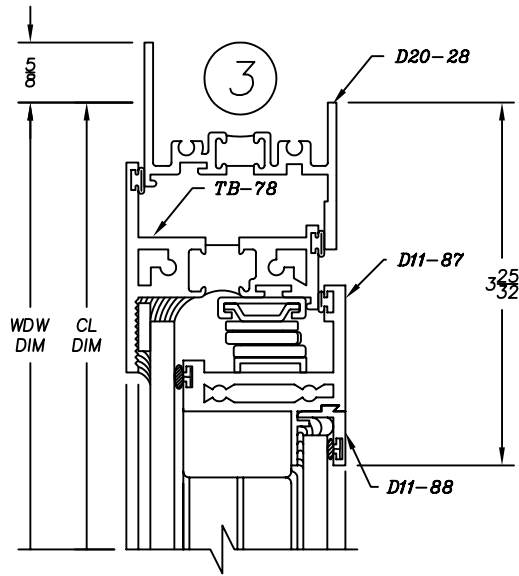

# 2275 Series

2" Heavy Commercial

Thermally Improved Blind Window

*Right Hand Out-Swing Casement*