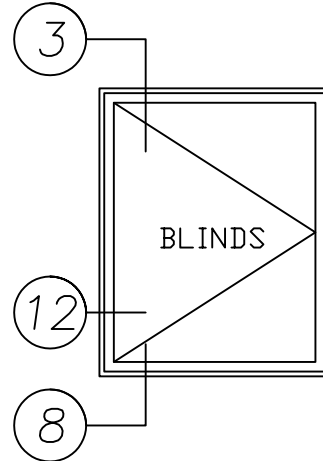

2275 Series

2" Heavy Commercial

Thermally Improved Blind Window

Right Hand Out-Swing Casement