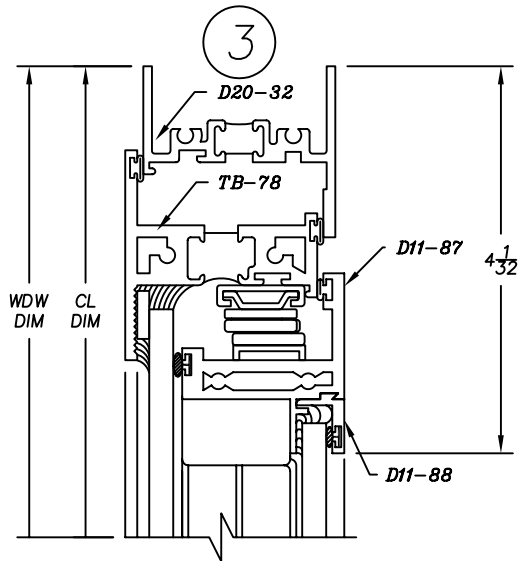

2275 Series

2" Heavy Commercial

Thermally Improved Blind Window

Right Hand Out-Swing Casement