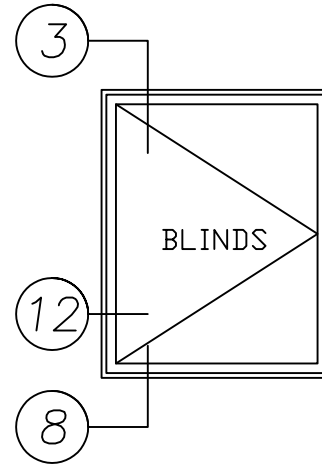

2275 Series

2" Heavy Commercial
Thermally Improved Blind Window

Right Hand Out-Swing Casement