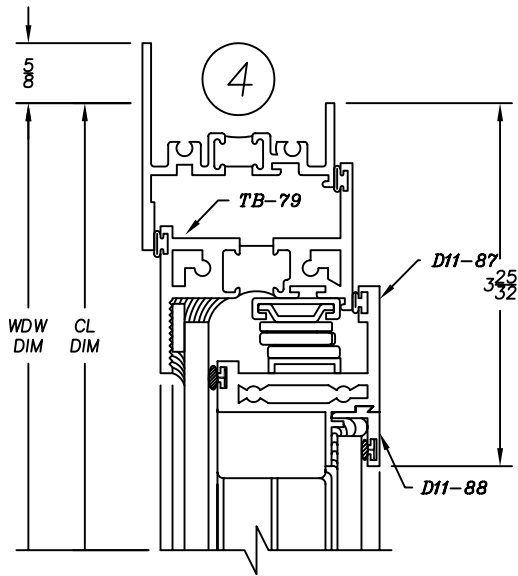

2275 Series

2" Heavy Commercial
Thermally Improved Blind Window

Right Hand Out-Swing Casement