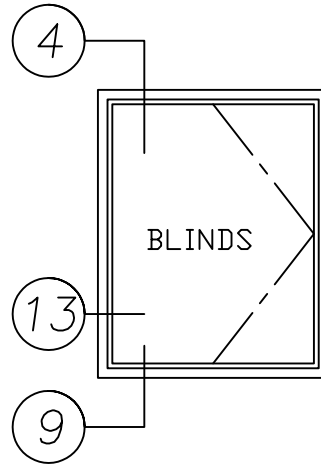

2275 Series

2" Heavy Commercial

Thermally Improved Blind Window

Right Hand In-Swing Casement