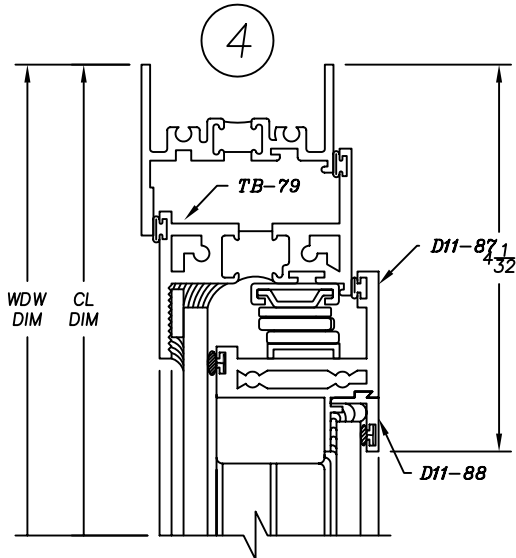

2275 Series

2" Heavy Commercial

Thermally Improved Blind Window

Right Hand In-Swing Casement