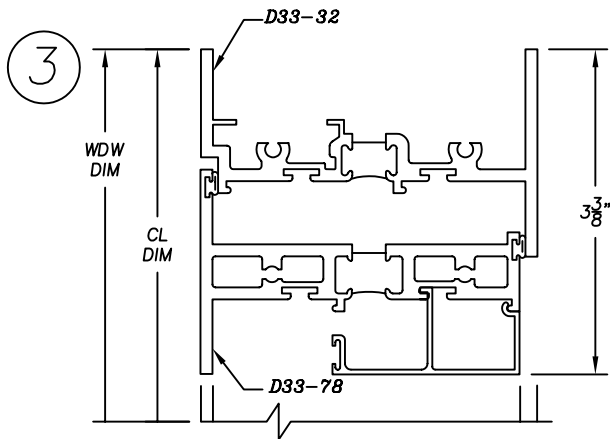

3350 Series

3-1/2" Heavy Commercial
Thermally Improved Window

Right Hand Out-Swing Casement