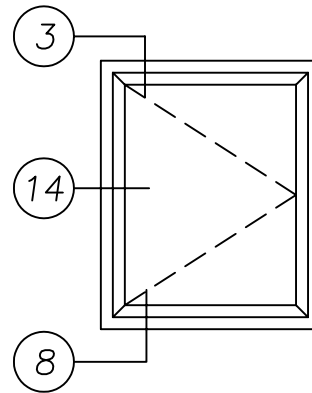

3350 Series

3-1/2" Heavy Commercial
Thermally Improved Window

Right Hand Out-Swing Casement