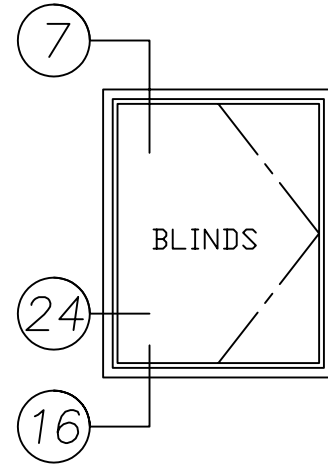

3365 Series

3-1/2" Heavy Commercial
Thermally Improved Blind Window

Right Hand In-Swing Casement