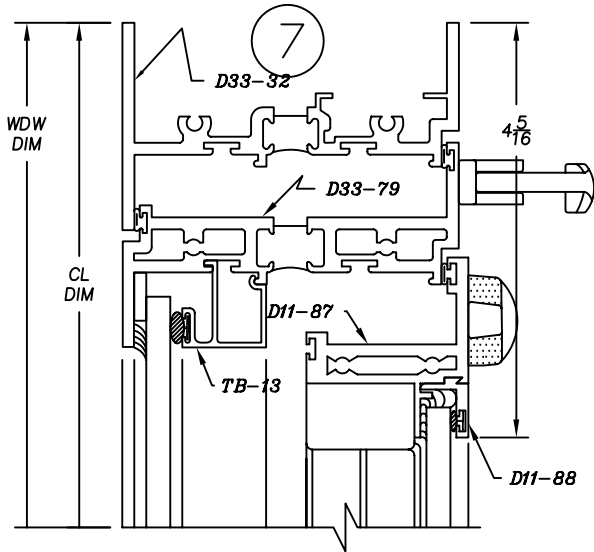

3365 Series

3-1/2" Heavy Commercial
Thermally Improved Blind Window

Right Hand In-Swing Casement