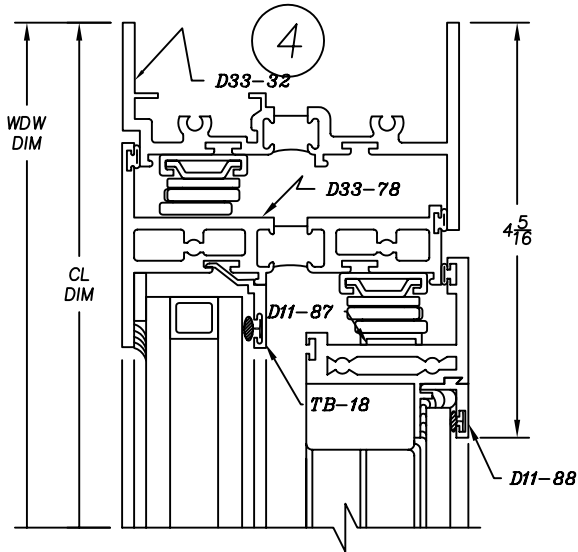

3385 Series

3-1/2" Heavy Commercial
Thermally Improved Blind Window

Right Hand Out-Swing Casement