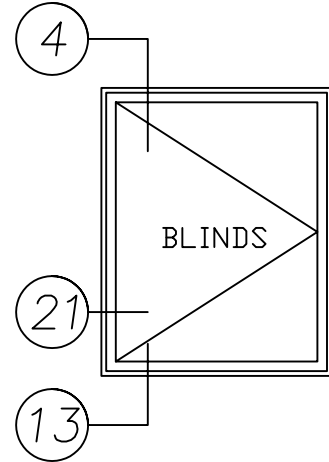

3385 Series

3-1/2" Heavy Commercial
Thermally Improved Blind Window

Right Hand Out-Swing Casement