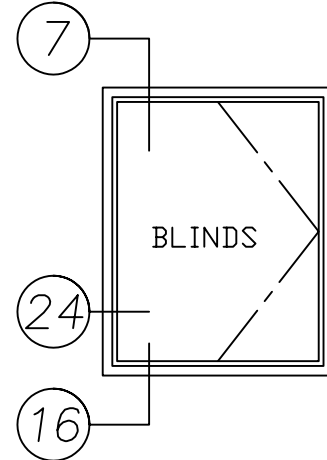

3385 Series

3-1/2" Heavy Commercial
Thermally Improved Blind Window

Right Hand In-Swing Casement