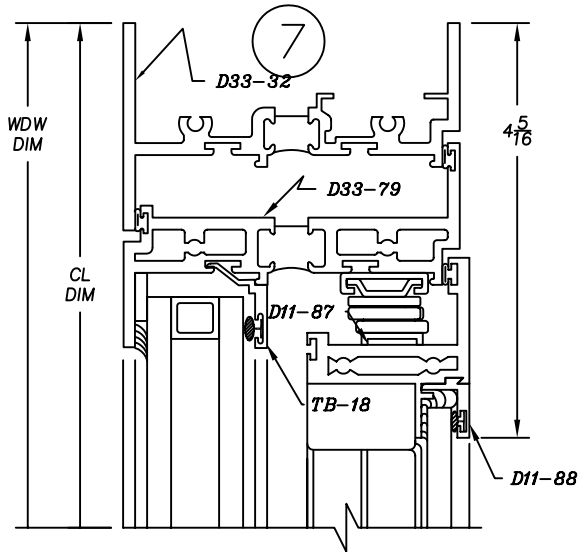

3385 Series

3-1/2" Heavy Commercial
Thermally Improved Blind Window

Right Hand In-Swing Casement