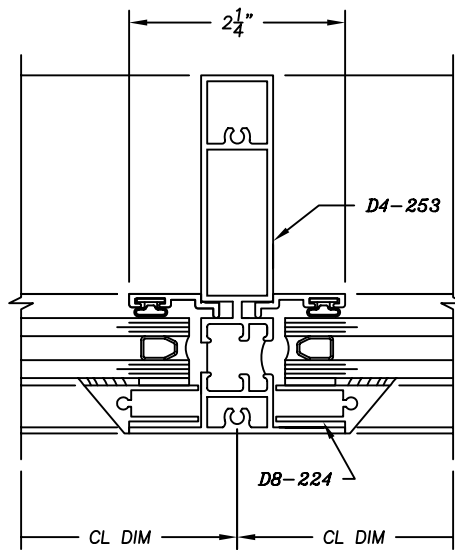

4500 Series

4-1/2" Heavy Commercial - Sloped
Thermally Improved Double Hung Window

10

11