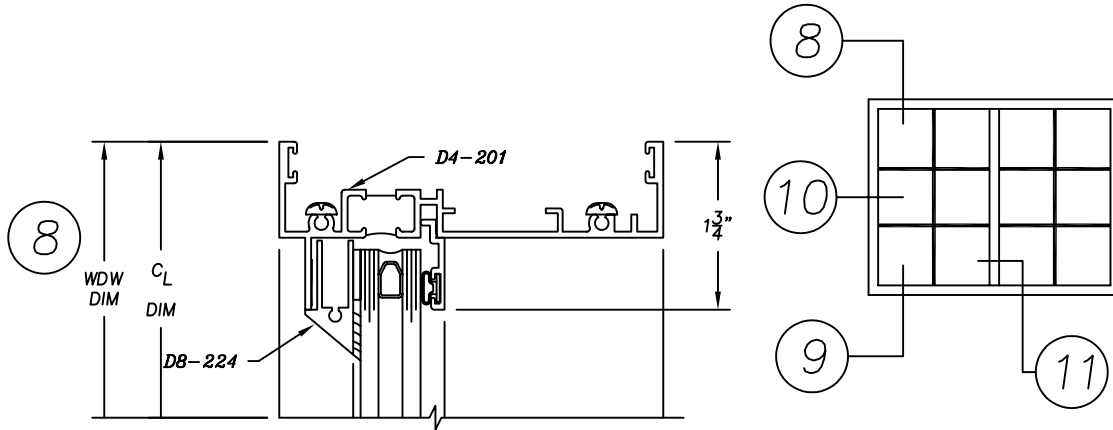

4500 Series

4-1/2" Heavy Commercial - Sloped
Thermally Improved Double Hung Window

10

11