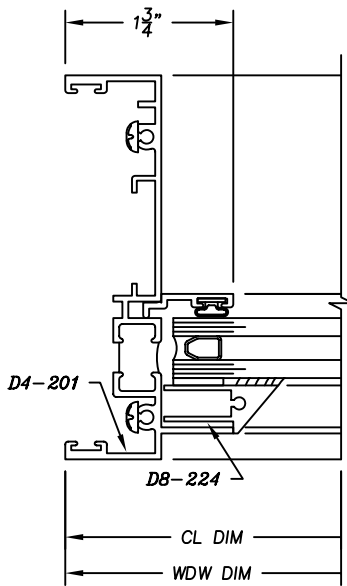

4500 Series

4-1/2" Heavy Commercial - Sloped
Thermally Improved Double Hung Window

10

11