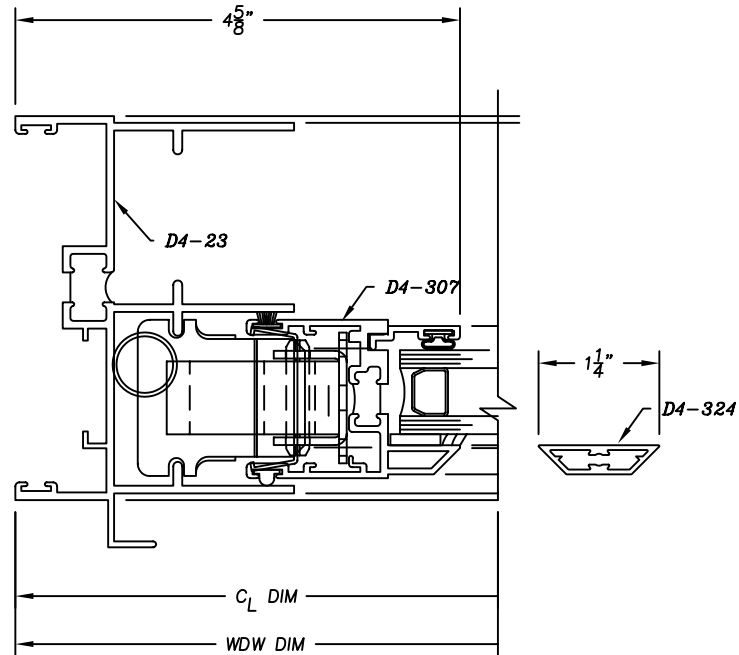

4500 Series

4-1/2" Heavy Commercial - Sloped
Thermally Improved Double Hung Window

4500 Series

4-1/2" Heavy Commercial - Sloped
Thermally Improved Double Hung Window

4

5