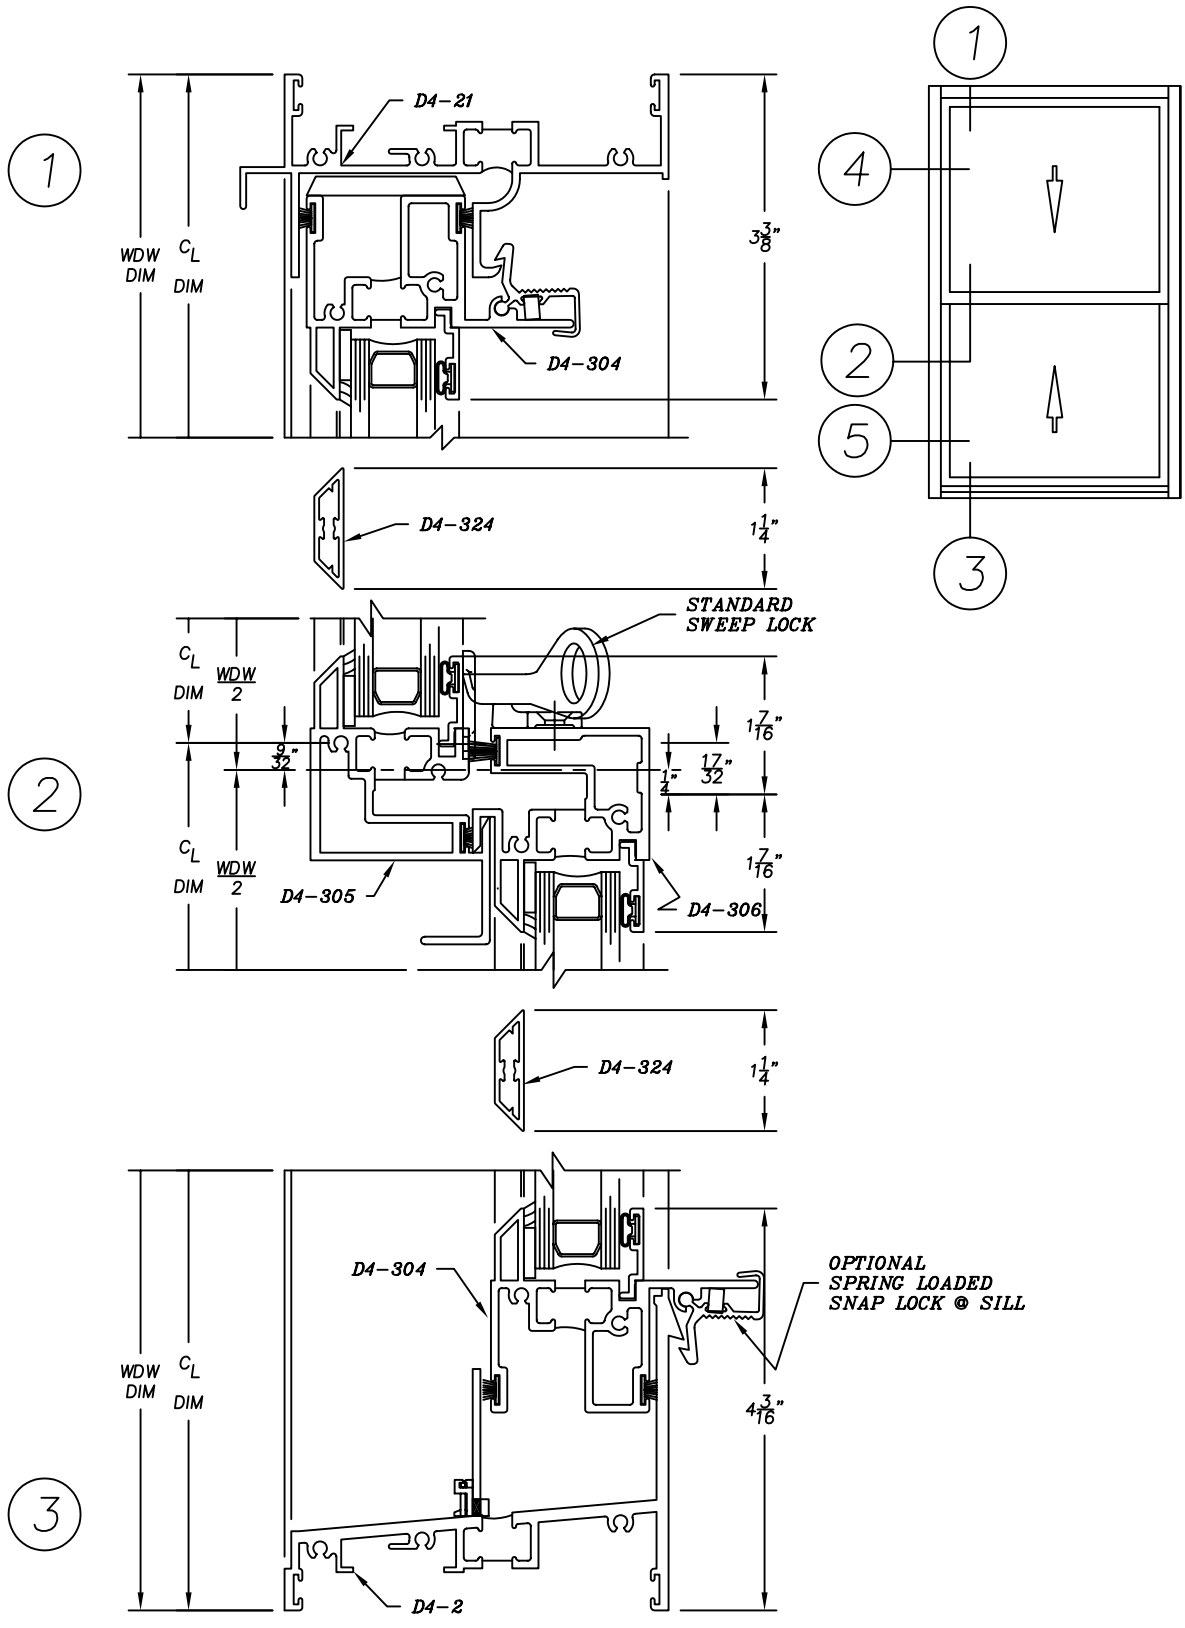

4500 Series

4-1/2" Heavy Commercial - Sloped
Thermally Improved Double Hung Window

4500 Series

4-1/2" Heavy Commercial - Sloped
Thermally Improved Double Hung Window

4

5