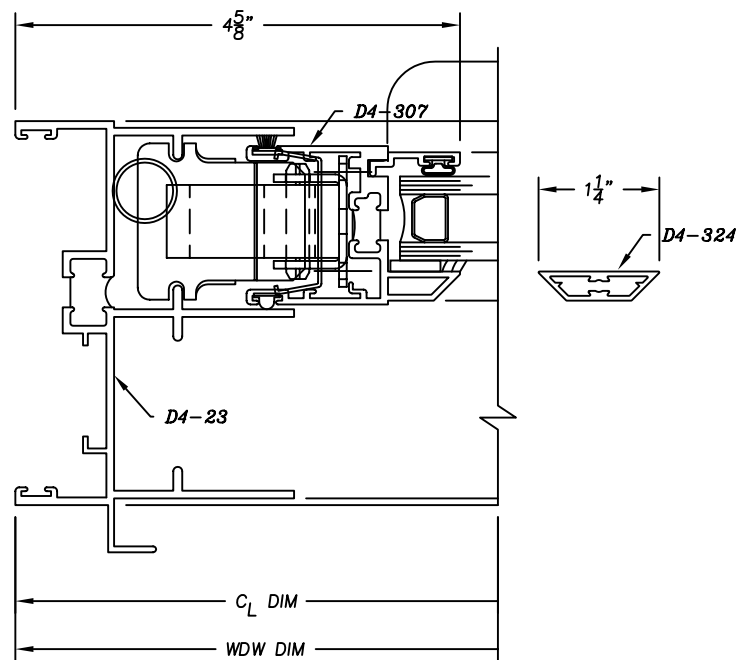

4500 Series

4-1/2" Heavy Commercial - Sloped
Thermally Improved Double Hung Window

4500 Series

4-1/2" Heavy Commercial - Sloped
Thermally Improved Double Hung Window

4

5