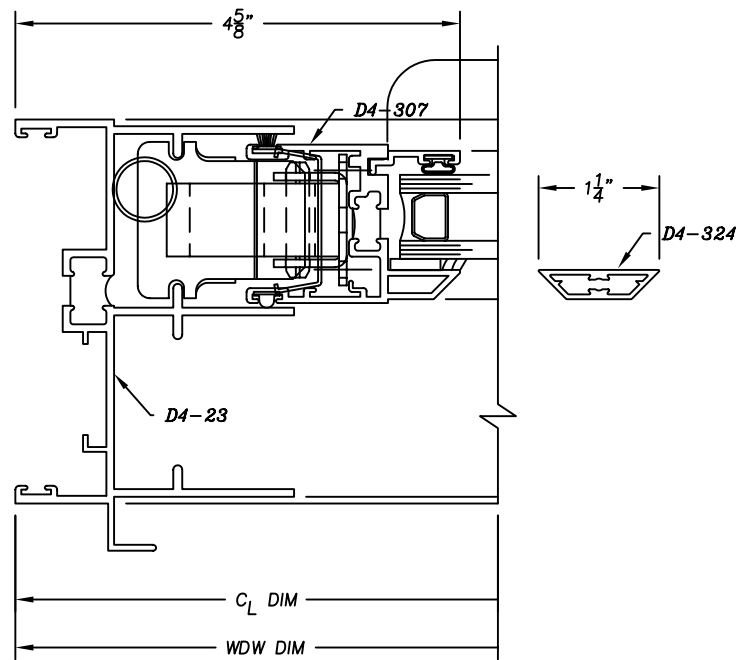

4500 Series

4-1/2" Heavy Commercial - Sloped
Thermally Improved Double Hung Window

4500 Series

4-1/2" Heavy Commercial - Sloped
Thermally Improved Double Hung Window

4

5