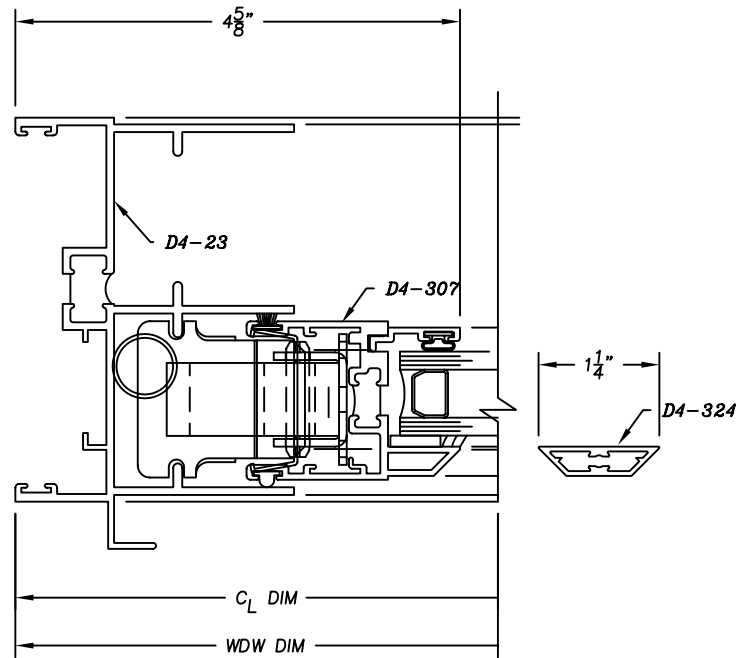

4500 Series

4-1/2" Heavy Commercial - Sloped
Thermally Improved Double Hung Window

4500 Series

4-1/2" Heavy Commercial - Sloped
Thermally Improved Double Hung Window

4

5