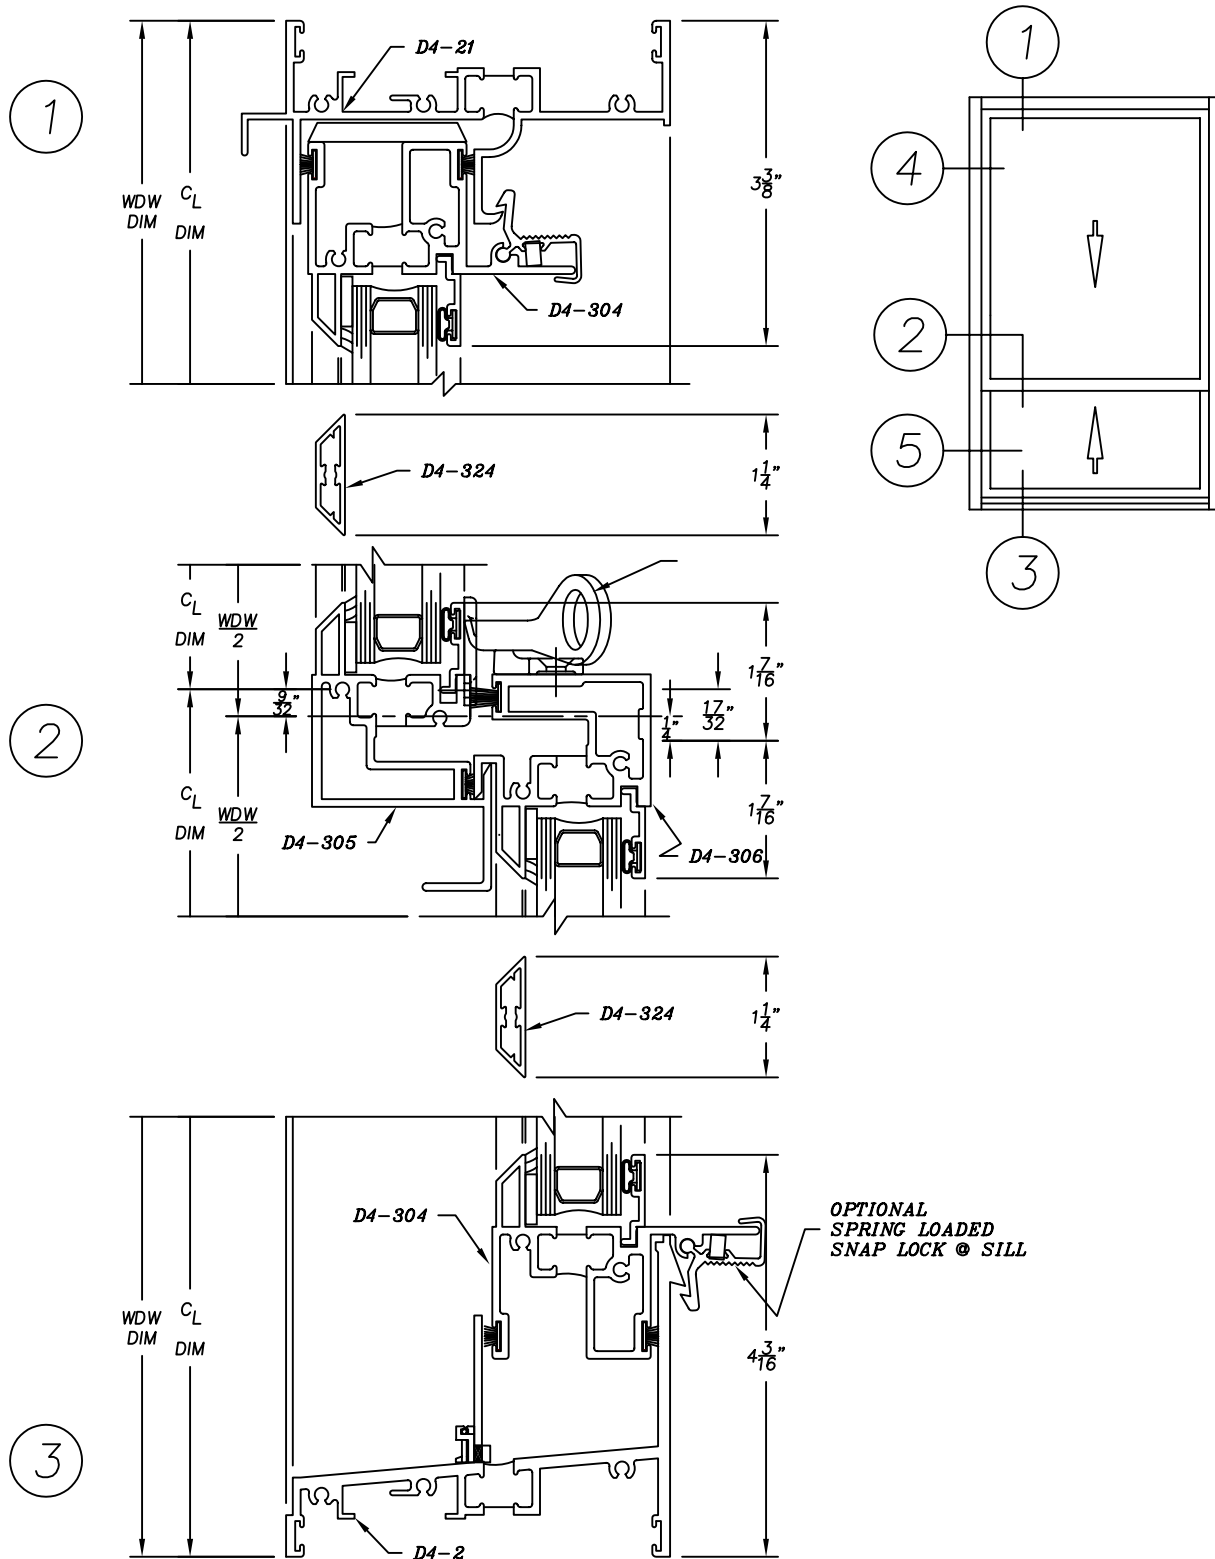

4500 Series

4-1/2" Heavy Commercial - Sloped
Thermally Improved Double Hung Window

4500 Series

4-1/2" Heavy Commercial - Sloped
Thermally Improved Double Hung Window

4

5