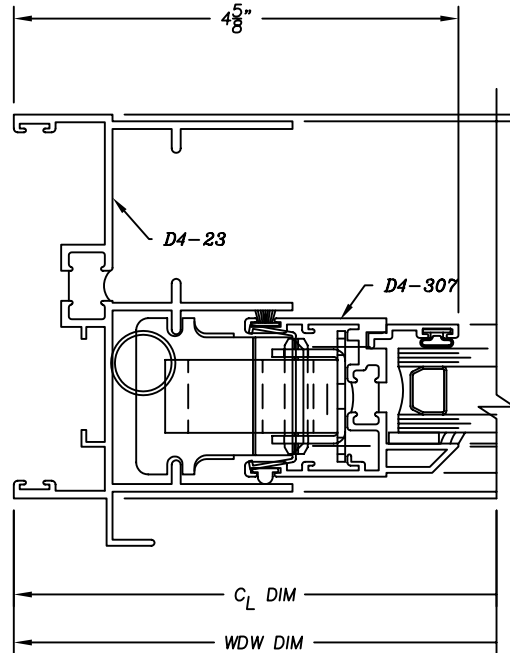

4500 Series

4-1/2" Heavy Commercial - Sloped
Thermally Improved Double Hung Window

OPTIONAL
SPRING LOADED
SNAP LOCK @ SILL

4500 Series

4-1/2" Heavy Commercial - Sloped
Thermally Improved Double Hung Window

4

5