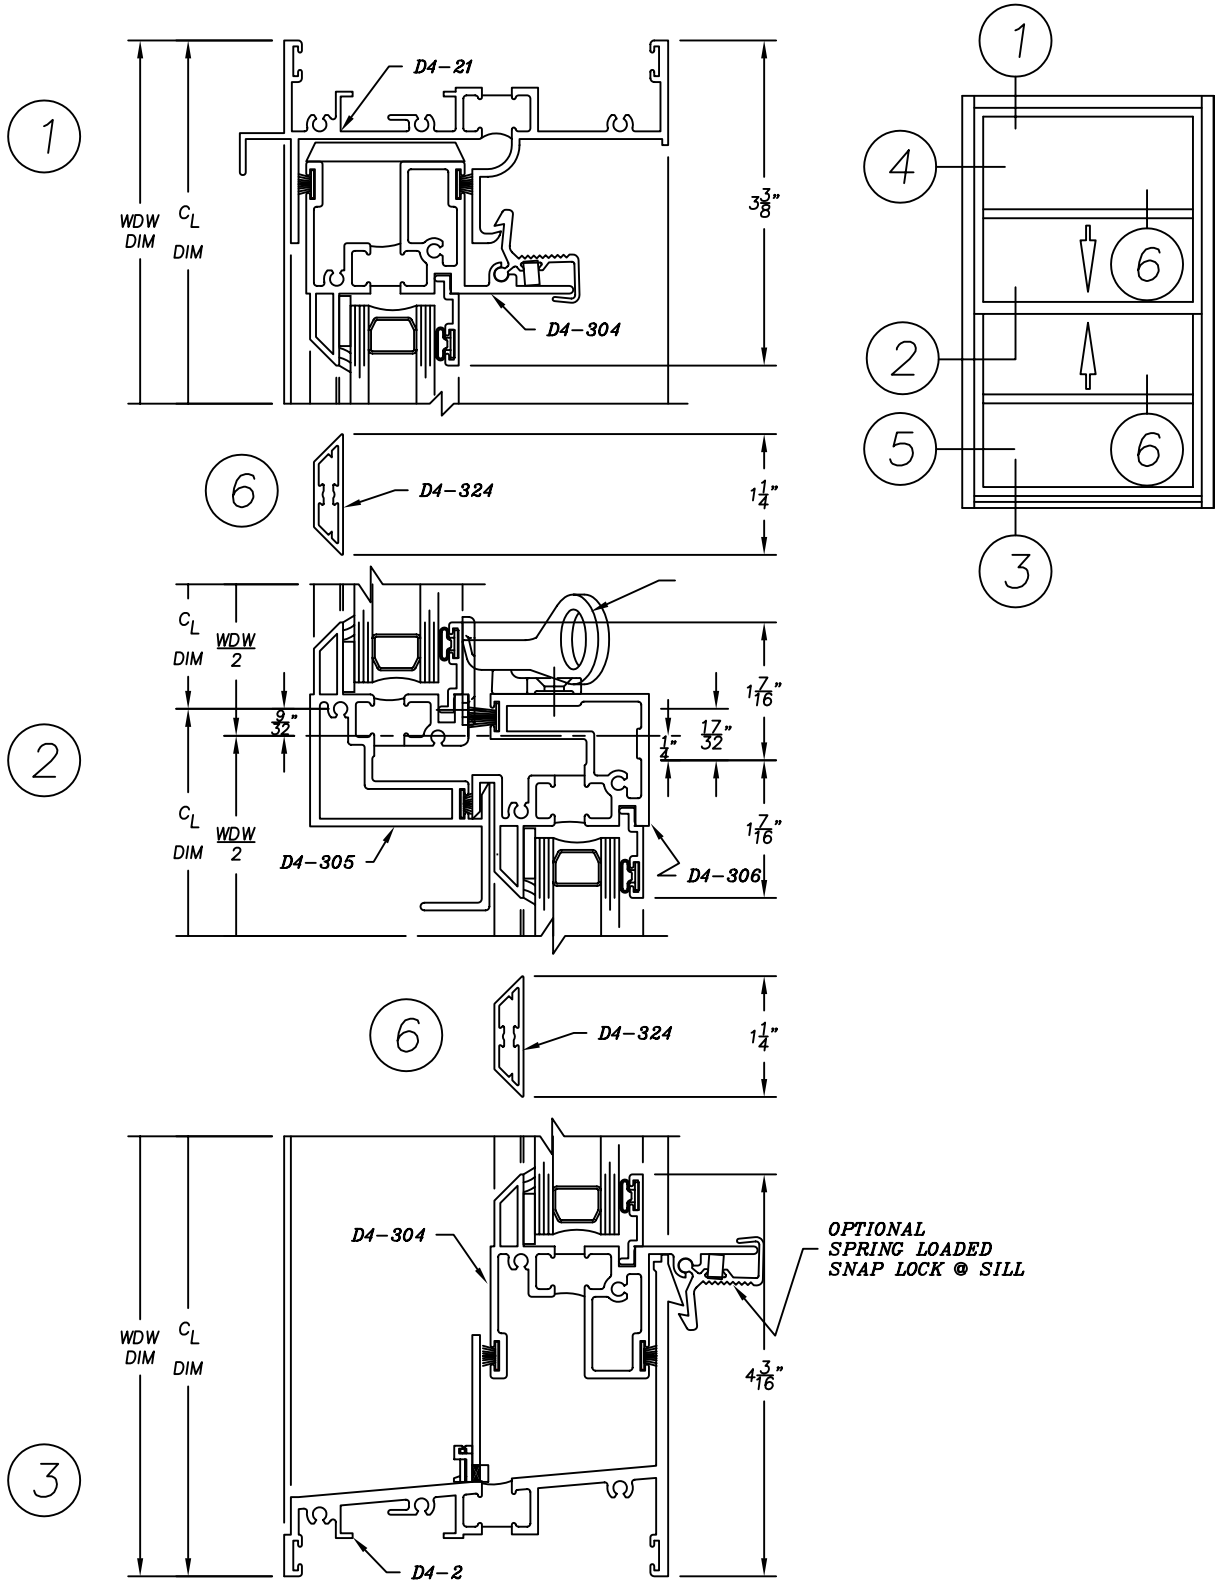

4500 Series

4-1/2" Heavy Commercial - Sloped
Thermally Improved Double Hung Window

OPTIONAL
SPRING LOADED
SNAP LOCK @ SILL

4500 Series

4-1/2" Heavy Commercial - Sloped
Thermally Improved Double Hung Window

4

5