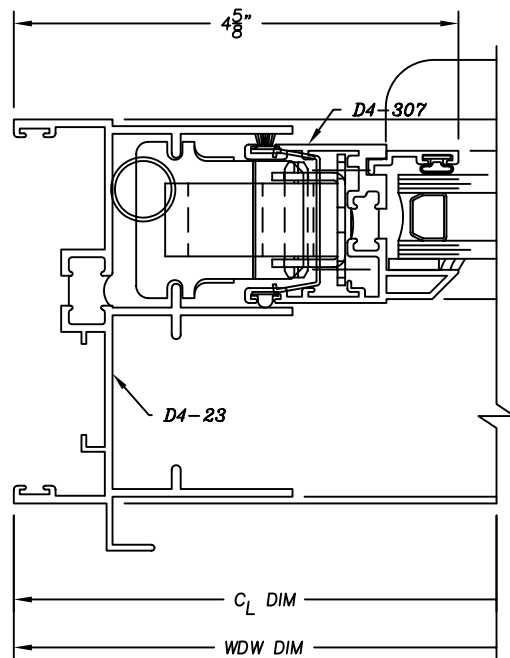

4500 Series

4-1/2" Heavy Commercial - Sloped
Thermally Improved Double Hung Window

OPTIONAL
SPRING LOADED
SNAP LOCK @ SILL

4500 Series

4-1/2" Heavy Commercial - Sloped
Thermally Improved Double Hung Window

4

5