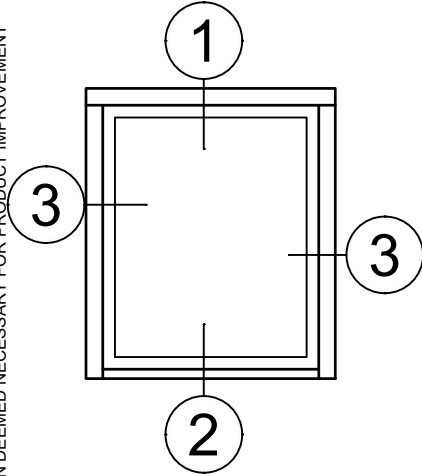

SCALE 6"=1'-0"

Receptor Sections - 1150 Series

Product Details - Head / Jamb Receptors and Sub-Sills

Note: Trim shown is a sampling of WINCO's offering. Not all shapes are held in stock and minimum quantity order may be required. Consult your local WINCO sales representative for other trims available. It is WINCO's recommendation to install all trim and materials per WINCO's installation instructions.

WINCO RESERVES THE RIGHT TO MODIFY OR CHANGE INFORMATION WITHIN THIS BOOK WHEN DEEMED NECESSARY FOR PRODUCT IMPROVEMENT

See 1150 / 1150S Window Section(s) for possible window frame configurations.

SCALE 6"=1'-0"