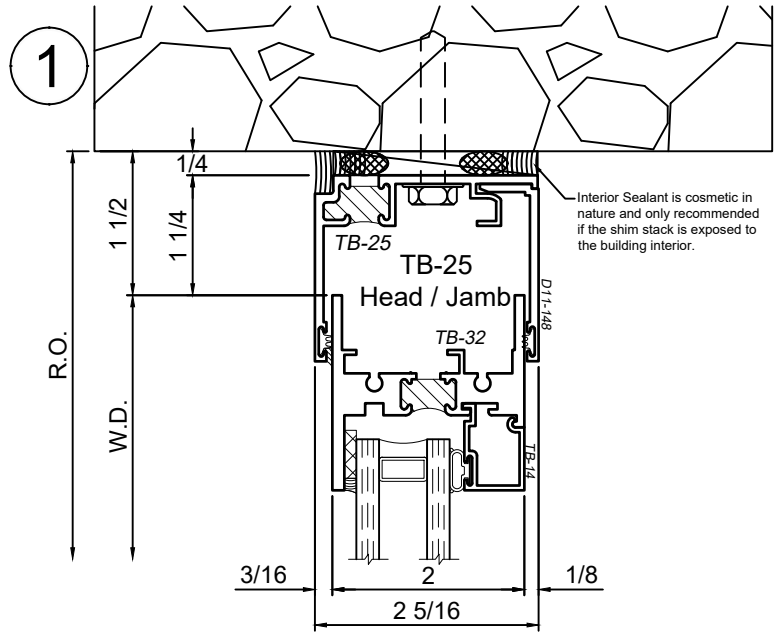

© WINCO WINDOW COMPANY, INC. 2026

SCALE 6"=1'-0"