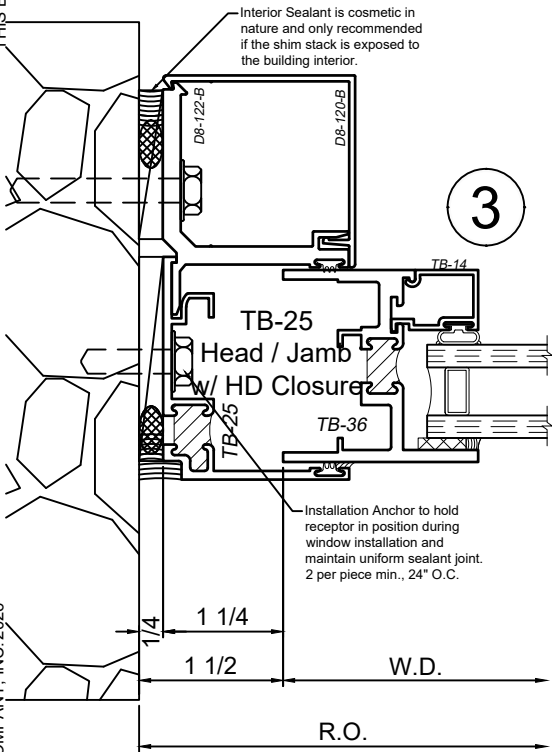

SCALE 6"=1'-0"

Receptor Sections - 1150 Series

Product Details - Head / Jamb Receptors and Sub-Sills

Note: Trim shown is a sampling of WINCO's offering. Not all shapes are held in stock and minimum quantity order may be required. Consult your local WINCO sales representative for other trims available. It is WINCO's recommendation to install all trim and materials per WINCO's installation instructions.

WINCO RESERVES THE RIGHT TO MODIFY OR CHANGE INFORMATION WITHIN THIS BOOK WHEN DEEMED NECESSARY FOR PRODUCT IMPROVEMENT

See 1150 / 1150S Window Section(s) for possible window frame configurations.

SCALE 6"=1'-0"