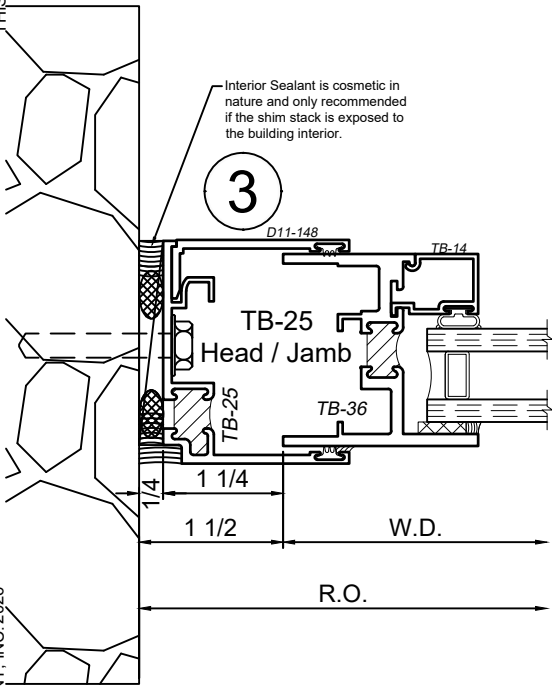

© WINCO WINDOW COMPANY, INC. 2026

SCALE 6"=1'-0"