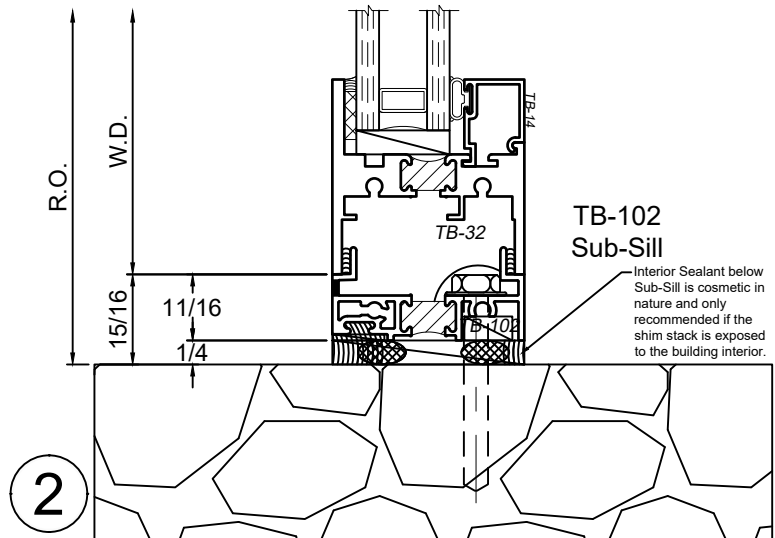

© WINCO WINDOW COMPANY, INC. 2026

SCALE 6"=1'-0"