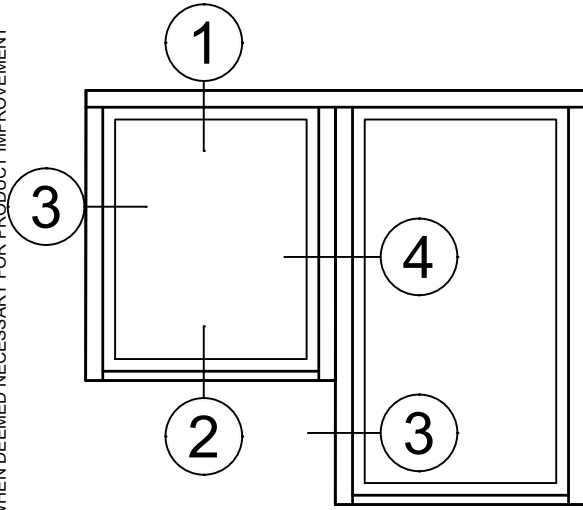

Receptor Sections - 1150 Series

Product Details - Head / Jamb Receptors and Sub-Sills

Note: Trim shown is a sampling of WINCO's offering. Not all shapes are held in stock and minimum quantity order may be required. Consult your local WINCO sales representative for other trims available. It is WINCO's recommendation to install all trim and materials per WINCO's installation instructions.

WINCO RESERVES THE RIGHT TO MODIFY OR CHANGE INFORMATION WITHIN THIS BOOK WHEN DEEMED NECESSARY FOR PRODUCT IMPROVEMENT

See 1150 / 1150S Window Section(s) for possible window frame configurations.