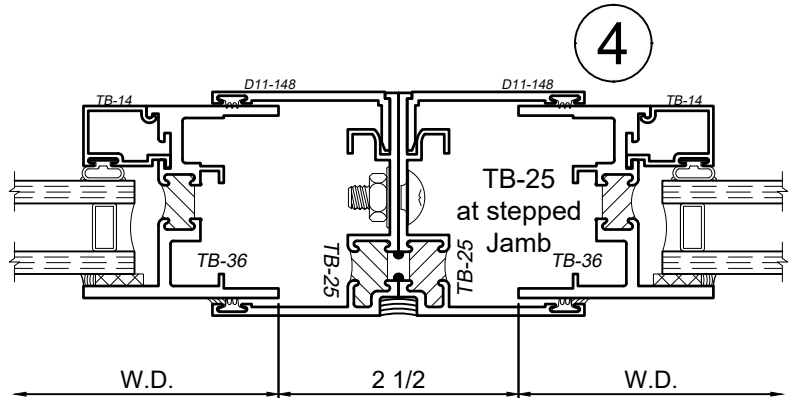

© WINCO WINDOW COMPANY, INC. 2026

SCALE 6"=1'-0"