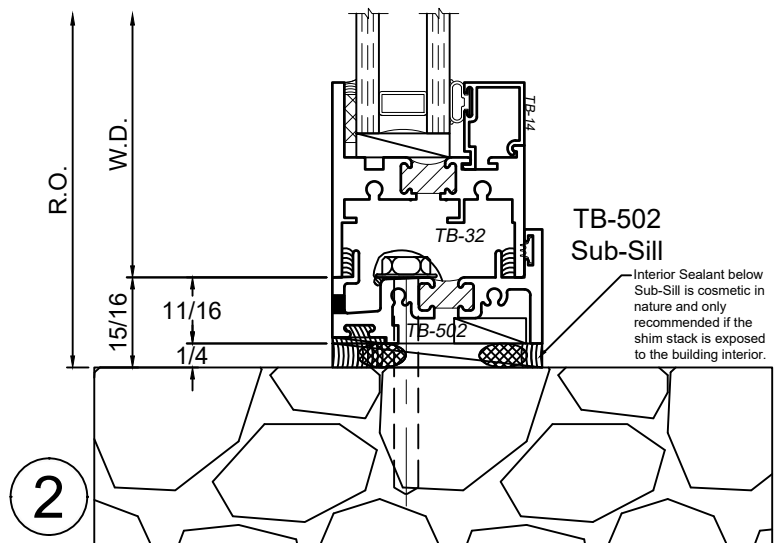

SCALE 6"=1'-0"

Receptor Sections - 1150 Series

Product Details - Head / Jamb Receptors and Sub-Sills

Note: Trim shown is a sampling of WINCO's offering. Not all shapes are held in stock and minimum quantity order may be required. Consult your local WINCO sales representative for other trims available. It is WINCO's recommendation to install all trim and materials per WINCO's installation instructions.

WINCO RESERVES THE RIGHT TO MODIFY OR CHANGE INFORMATION WITHIN THIS BOOK WHEN DEEMED NECESSARY FOR PRODUCT IMPROVEMENT

See 1150 / 1150S Window Section(s) for possible window frame configurations.

SCALE 6"=1'-0"