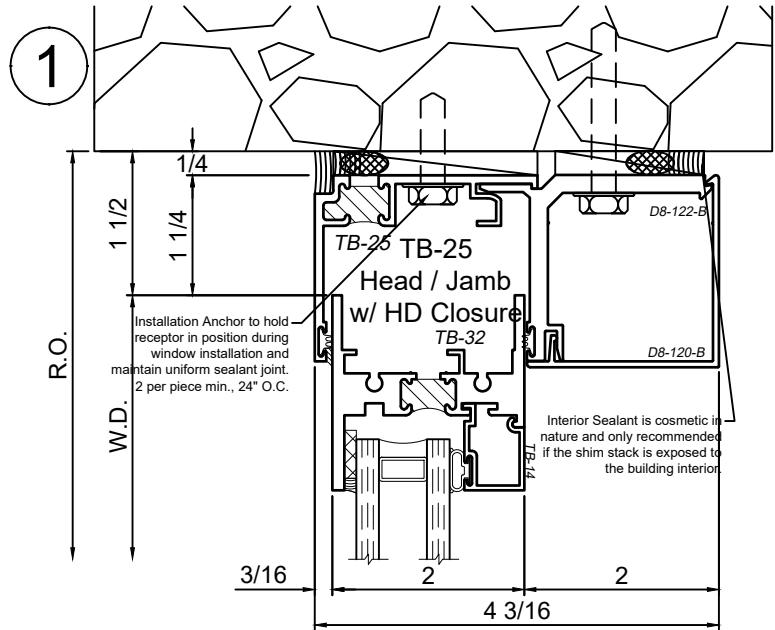

SCALE 6"=1'-0"

Receptor Sections - 1150 Series

Product Details - Head / Jamb Receptors and Sub-Sills

Note: Trim shown is a sampling of WINCO's offering. Not all shapes are held in stock and minimum quantity order may be required. Consult your local WINCO sales representative for other trims available. It is WINCO's recommendation to install all trim and materials per WINCO's installation instructions.

WINCO RESERVES THE RIGHT TO MODIFY OR CHANGE INFORMATION WITHIN THIS BOOK WHEN DEEMED NECESSARY FOR PRODUCT IMPROVEMENT

See 1150 / 1150S Window Section(s) for possible window frame configurations.

SCALE 6"=1'-0"