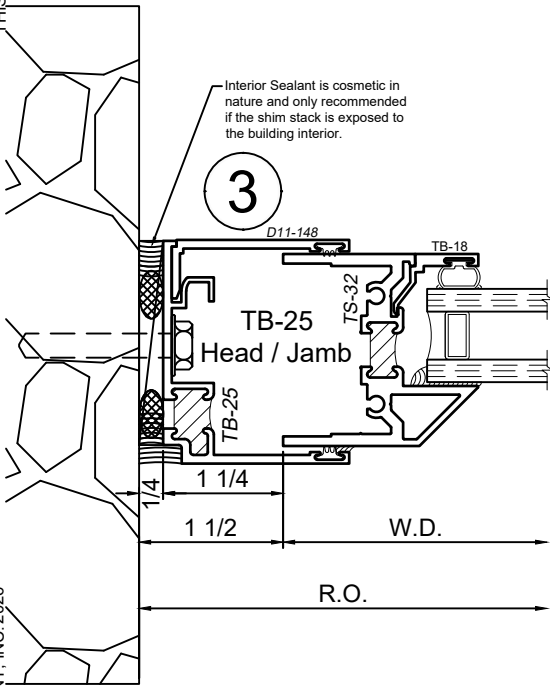

© WINCO WINDOW COMPANY, INC. 2026

SCALE 6"=1'-0"