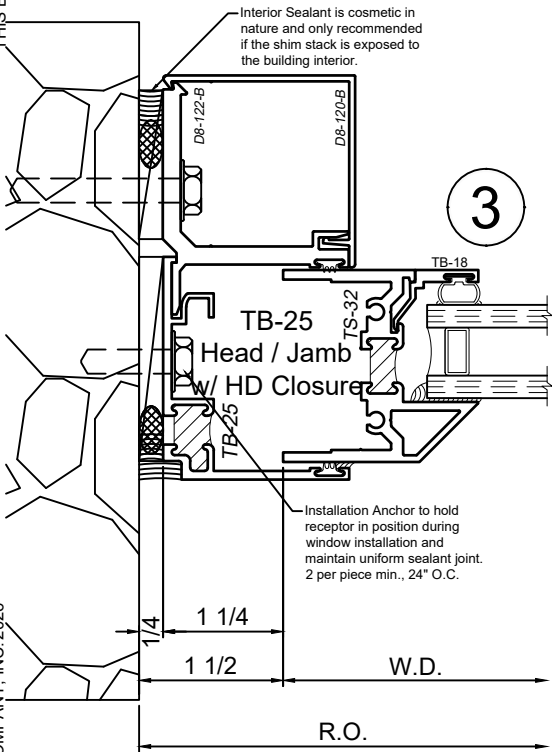

SCALE 6"=1'-0"

Receptor Sections - 1150S Series

Product Details - Head / Jamb Receptors and Sub-Sills

Note: Trim shown is a sampling of WINCO's offering. Not all shapes are held in stock and minimum quantity order may be required. Consult your local WINCO sales representative for other trims available. It is WINCO's recommendation to install all trim and materials per WINCO's installation instructions.

WINCO RESERVES THE RIGHT TO MODIFY OR CHANGE INFORMATION WITHIN THIS BOOK WHEN DEEMED NECESSARY FOR PRODUCT IMPROVEMENT

See 1150 / 1150S Window Section(s) for possible window frame configurations.

SCALE 6"=1'-0"