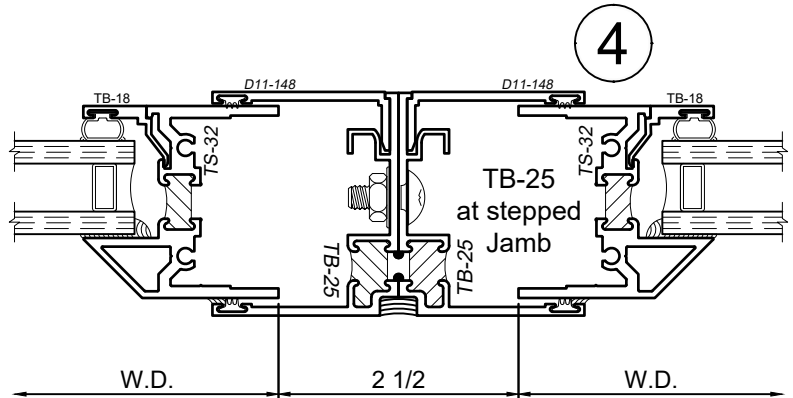

© WINCO WINDOW COMPANY, INC. 2026

SCALE 6"=1'-0"