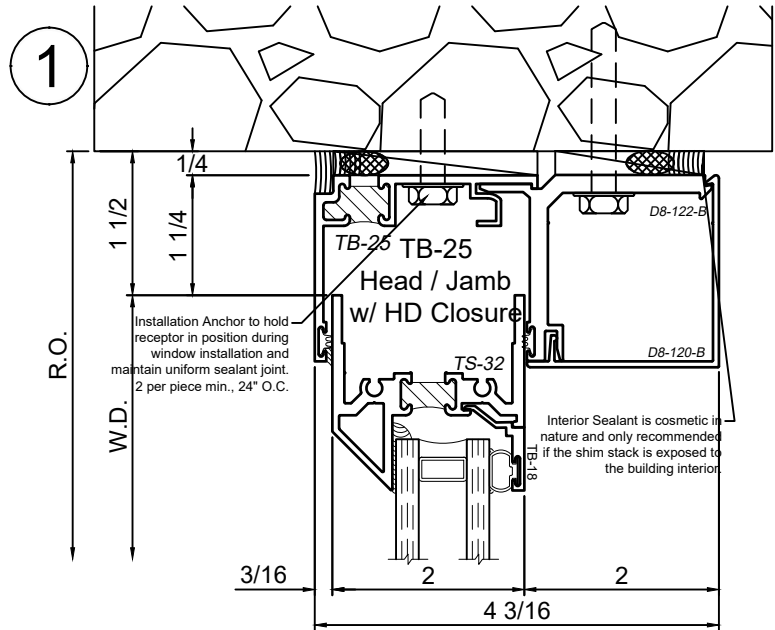

SCALE 6"=1'-0"

Receptor Sections - 1150S Series

Product Details - Head / Jamb Receptors and Sub-Sills

Note: Trim shown is a sampling of WINCO's offering. Not all shapes are held in stock and minimum quantity order may be required. Consult your local WINCO sales representative for other trims available. It is WINCO's recommendation to install all trim and materials per WINCO's installation instructions.

WINCO RESERVES THE RIGHT TO MODIFY OR CHANGE INFORMATION WITHIN THIS BOOK WHEN DEEMED NECESSARY FOR PRODUCT IMPROVEMENT

See 1150 / 1150S Window Section(s) for possible window frame configurations.

SCALE 6"=1'-0"