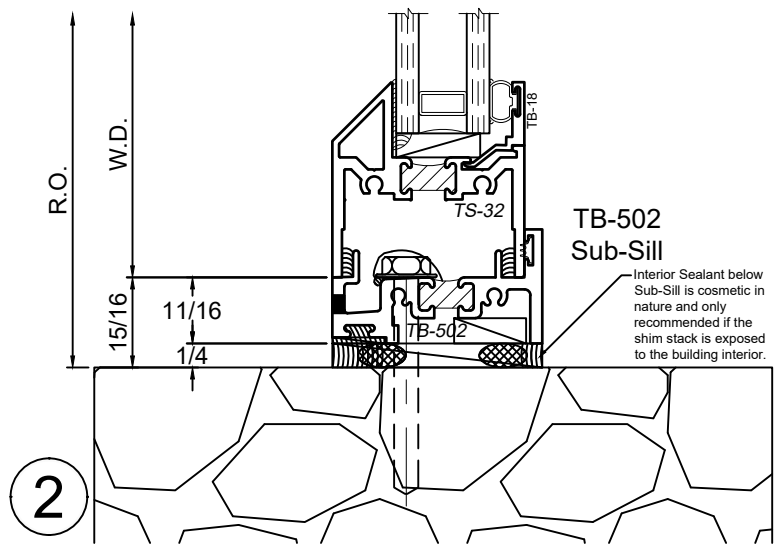

SCALE 6"=1'-0"

Receptor Sections - 1150S Series

Product Details - Head / Jamb Receptors and Sub-Sills

Note: Trim shown is a sampling of WINCO's offering. Not all shapes are held in stock and minimum quantity order may be required. Consult your local WINCO sales representative for other trims available. It is WINCO's recommendation to install all trim and materials per WINCO's installation instructions.

WINCO RESERVES THE RIGHT TO MODIFY OR CHANGE INFORMATION WITHIN THIS BOOK WHEN DEEMED NECESSARY FOR PRODUCT IMPROVEMENT

See 1150 / 1150S Window Section(s) for possible window frame configurations.

SCALE 6"=1'-0"