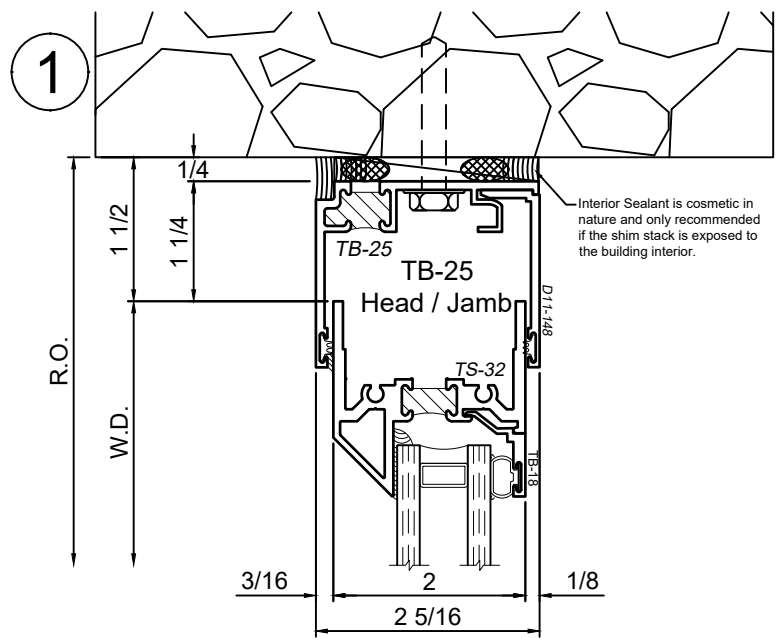

© WINCO WINDOW COMPANY, INC. 2026

SCALE 6"=1'-0"