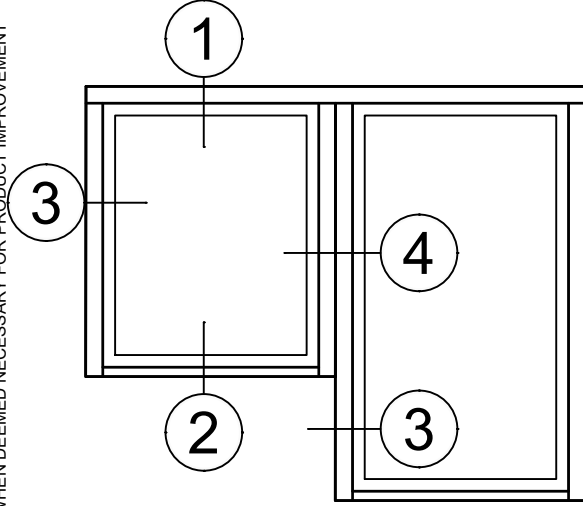

Receptor Sections - 1150S Series

Product Details - Head / Jamb Receptors and Sub-Sills

Note: Trim shown is a sampling of WINCO's offering. Not all shapes are held in stock and minimum quantity order may be required. Consult your local WINCO sales representative for other trims available. It is WINCO's recommendation to install all trim and materials per WINCO's installation instructions.

WINCO RESERVES THE RIGHT TO MODIFY OR CHANGE INFORMATION WITHIN THIS BOOK WHEN DEEMED NECESSARY FOR PRODUCT IMPROVEMENT

See 1150 / 1150S Window Section(s) for possible window frame configurations.