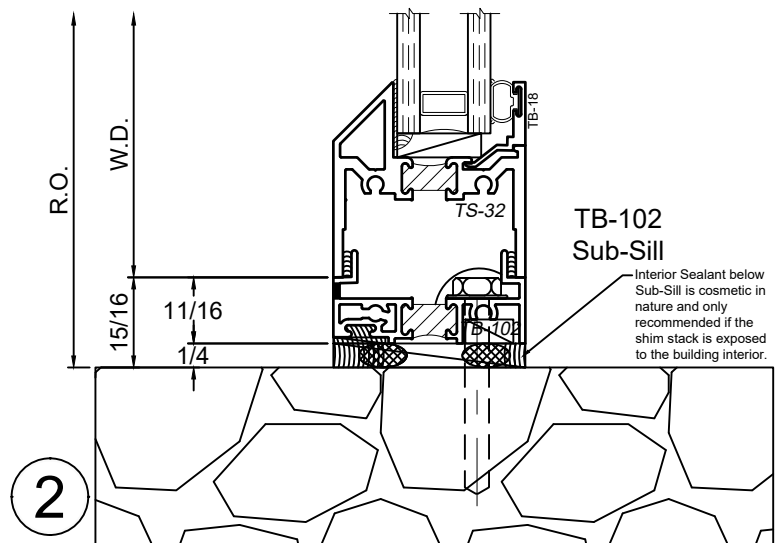

© WINCO WINDOW COMPANY, INC. 2026

SCALE 6"=1'-0"