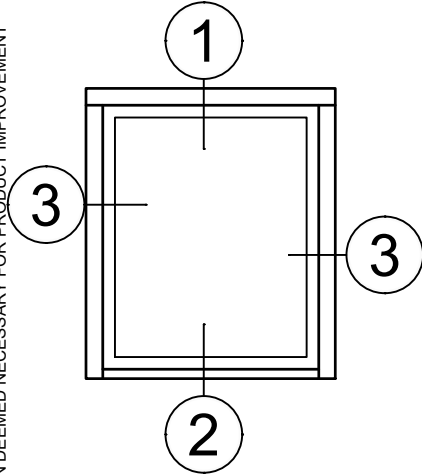

Receptor Sections - 1150S Series

Product Details - Head / Jamb Receptors and Sub-Sills

Note: Trim shown is a sampling of WINCO's offering. Not all shapes are held in stock and minimum quantity order may be required. Consult your local WINCO sales representative for other trims available. It is WINCO's recommendation to install all trim and materials per WINCO's installation instructions.

SCALE 6"=1'-0"

Receptor Sections - 1150S Series

Product Details - Head / Jamb Receptors and Sub-Sills

Note: Trim shown is a sampling of WINCO's offering. Not all shapes are held in stock and minimum quantity order may be required. Consult your local WINCO sales representative for other trims available. It is WINCO's recommendation to install all trim and materials per WINCO's installation instructions.

WINCO RESERVES THE RIGHT TO MODIFY OR CHANGE INFORMATION WITHIN THIS BOOK WHEN DEEMED NECESSARY FOR PRODUCT IMPROVEMENT

See 1150 / 1150S Window Section(s) for possible window frame configurations.

SCALE 6"=1'-0"