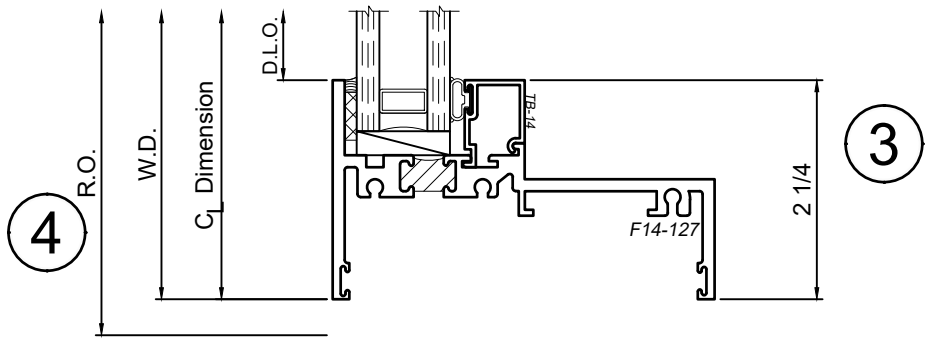

1450 Series 4" Thermal Fixed, Casement & Projected Windows

Product Details - Fixed - Picture Window

Note: Multiple configurations of this window system are available. Refer to the WINCO website for additional options or contact your local WINCO Sales Representative for information.

WINCO RESERVES THE RIGHT TO MODIFY OR CHANGE INFORMATION WITHIN THIS BOOK WHEN DEEMED NECESSARY FOR PRODUCT IMPROVEMENT

© WINCO WINDOW COMPANY, INC. 2026

SCALE 6"=1'-0"