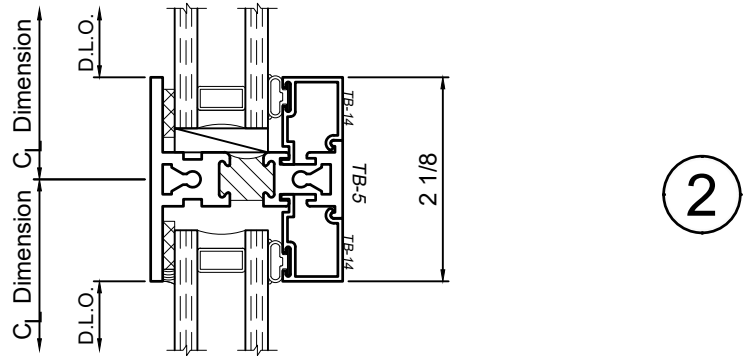

1450 Series 4" Thermal Fixed, Casement & Projected Windows

Product Details - Fixed - Picture Window

Note: Multiple configurations of this window system are available. Refer to the WINCO website for additional options or contact your local WINCO Sales Representative for information.

WINCO RESERVES THE RIGHT TO MODIFY OR CHANGE INFORMATION WITHIN THIS BOOK WHEN DEEMED NECESSARY FOR PRODUCT IMPROVEMENT

© WINCO WINDOW COMPANY, INC. 2026

SCALE 6"=1'-0"