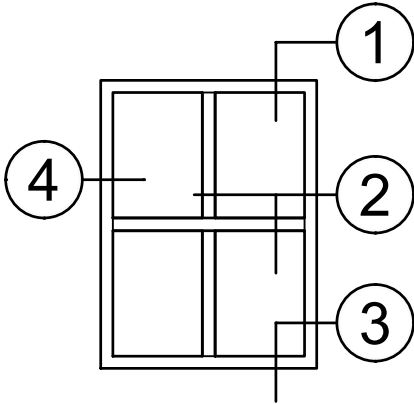

1450 Series 4" Thermal Fixed, Casement & Projected Windows

Product Details - Fixed - Picture Window

Note: Multiple configurations of this window system are available. Refer to the WINCO website for additional options or contact your local WINCO Sales Representative for information.

WINCO RESERVES THE RIGHT TO MODIFY OR CHANGE INFORMATION WITHIN THIS BOOK WHEN DEEMED NECESSARY FOR PRODUCT IMPROVEMENT

© WINCO WINDOW COMPANY, INC. 2026

SCALE 6"=1'-0"