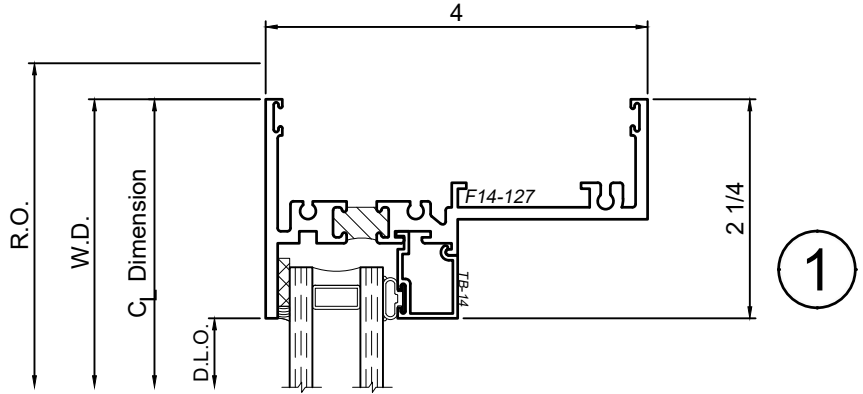

1450 Series 4" Thermal Fixed, Casement & Projected Windows

Product Details - Fixed - Picture Window

Note: Multiple configurations of this window system are available. Refer to the WINCO website for additional options or contact your local WINCO Sales Representative for information.

WINCO RESERVES THE RIGHT TO MODIFY OR CHANGE INFORMATION WITHIN THIS BOOK WHEN DEEMED NECESSARY FOR PRODUCT IMPROVEMENT

© WINCO WINDOW COMPANY, INC. 2026

SCALE 6"=1'-0"