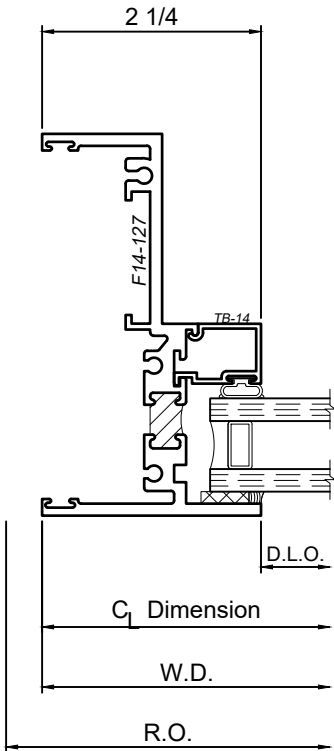

1450 Series 4" Thermal Fixed, Casement & Projected Windows

Product Details - Fixed - Picture Window

Note: Multiple configurations of this window system are available. Refer to the WINCO website for additional options or contact your local WINCO Sales Representative for information.

WINCO RESERVES THE RIGHT TO MODIFY OR CHANGE INFORMATION WITHIN THIS BOOK WHEN DEEMED NECESSARY FOR PRODUCT IMPROVEMENT

© WINCO WINDOW COMPANY, INC. 2026

SCALE 6"=1'-0"