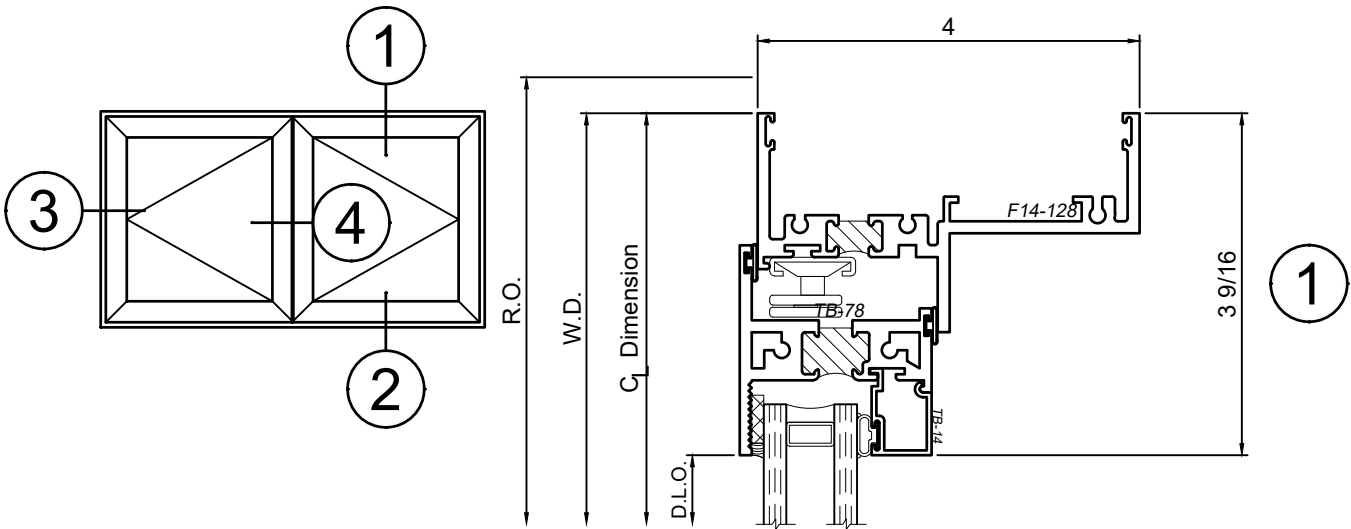

1450 Series 4" Thermal Fixed, Casement & Projected Windows

Product Details - Butterfly Casement - Outswing

Note: Multiple configurations of this window system are available. Refer to the WINCO website for additional options or contact your local WINCO Sales Representative for information.

WINCO RESERVES THE RIGHT TO MODIFY OR CHANGE INFORMATION WITHIN THIS BOOK WHEN DEEMED NECESSARY FOR PRODUCT IMPROVEMENT

SCALE 6"=1'-0"