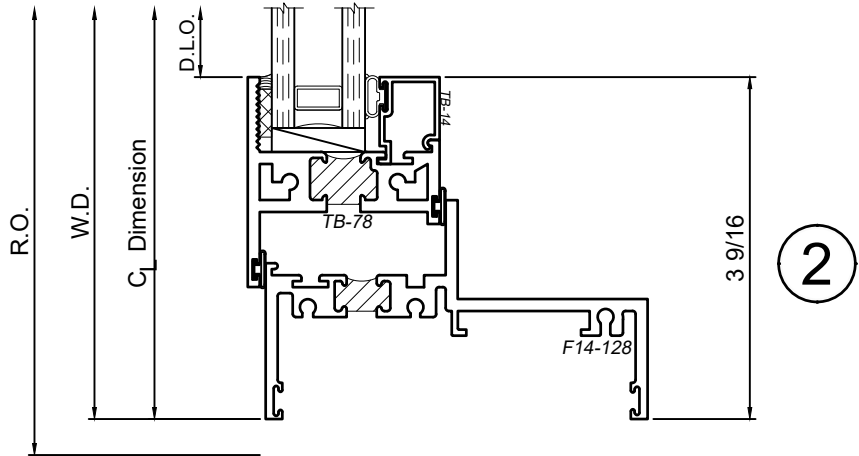

1450 Series 4" Thermal Fixed, Casement & Projected Windows

Product Details - Butterfly Casement - Outswing

Note: Multiple configurations of this window system are available. Refer to the WINCO website for additional options or contact your local WINCO Sales Representative for information.

WINCO RESERVES THE RIGHT TO MODIFY OR CHANGE INFORMATION WITHIN THIS BOOK WHEN DEEMED NECESSARY FOR PRODUCT IMPROVEMENT

SCALE 6"=1'-0"