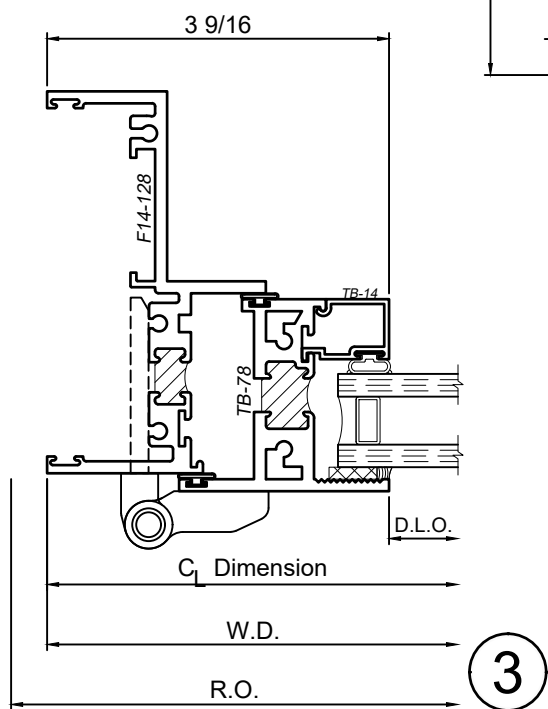

1450 Series 4" Thermal Fixed, Casement & Projected Windows

Product Details - Butterfly Casement - Outswing

Note: Multiple configurations of this window system are available. Refer to the WINCO website for additional options or contact your local WINCO Sales Representative for information.

WINCO RESERVES THE RIGHT TO MODIFY OR CHANGE INFORMATION WITHIN THIS BOOK WHEN DEEMED NECESSARY FOR PRODUCT IMPROVEMENT

SCALE 6"=1'-0"