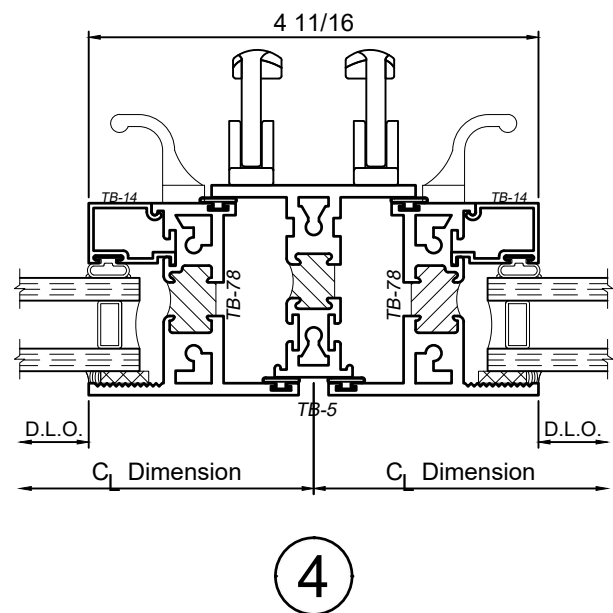

1450 Series 4" Thermal Fixed, Casement & Projected Windows

Product Details - Butterfly Casement - Outswing

Note: Multiple configurations of this window system are available. Refer to the WINCO website for additional options or contact your local WINCO Sales Representative for information.

WINCO RESERVES THE RIGHT TO MODIFY OR CHANGE INFORMATION WITHIN THIS BOOK WHEN DEEMED NECESSARY FOR PRODUCT IMPROVEMENT

SCALE 6"=1'-0"