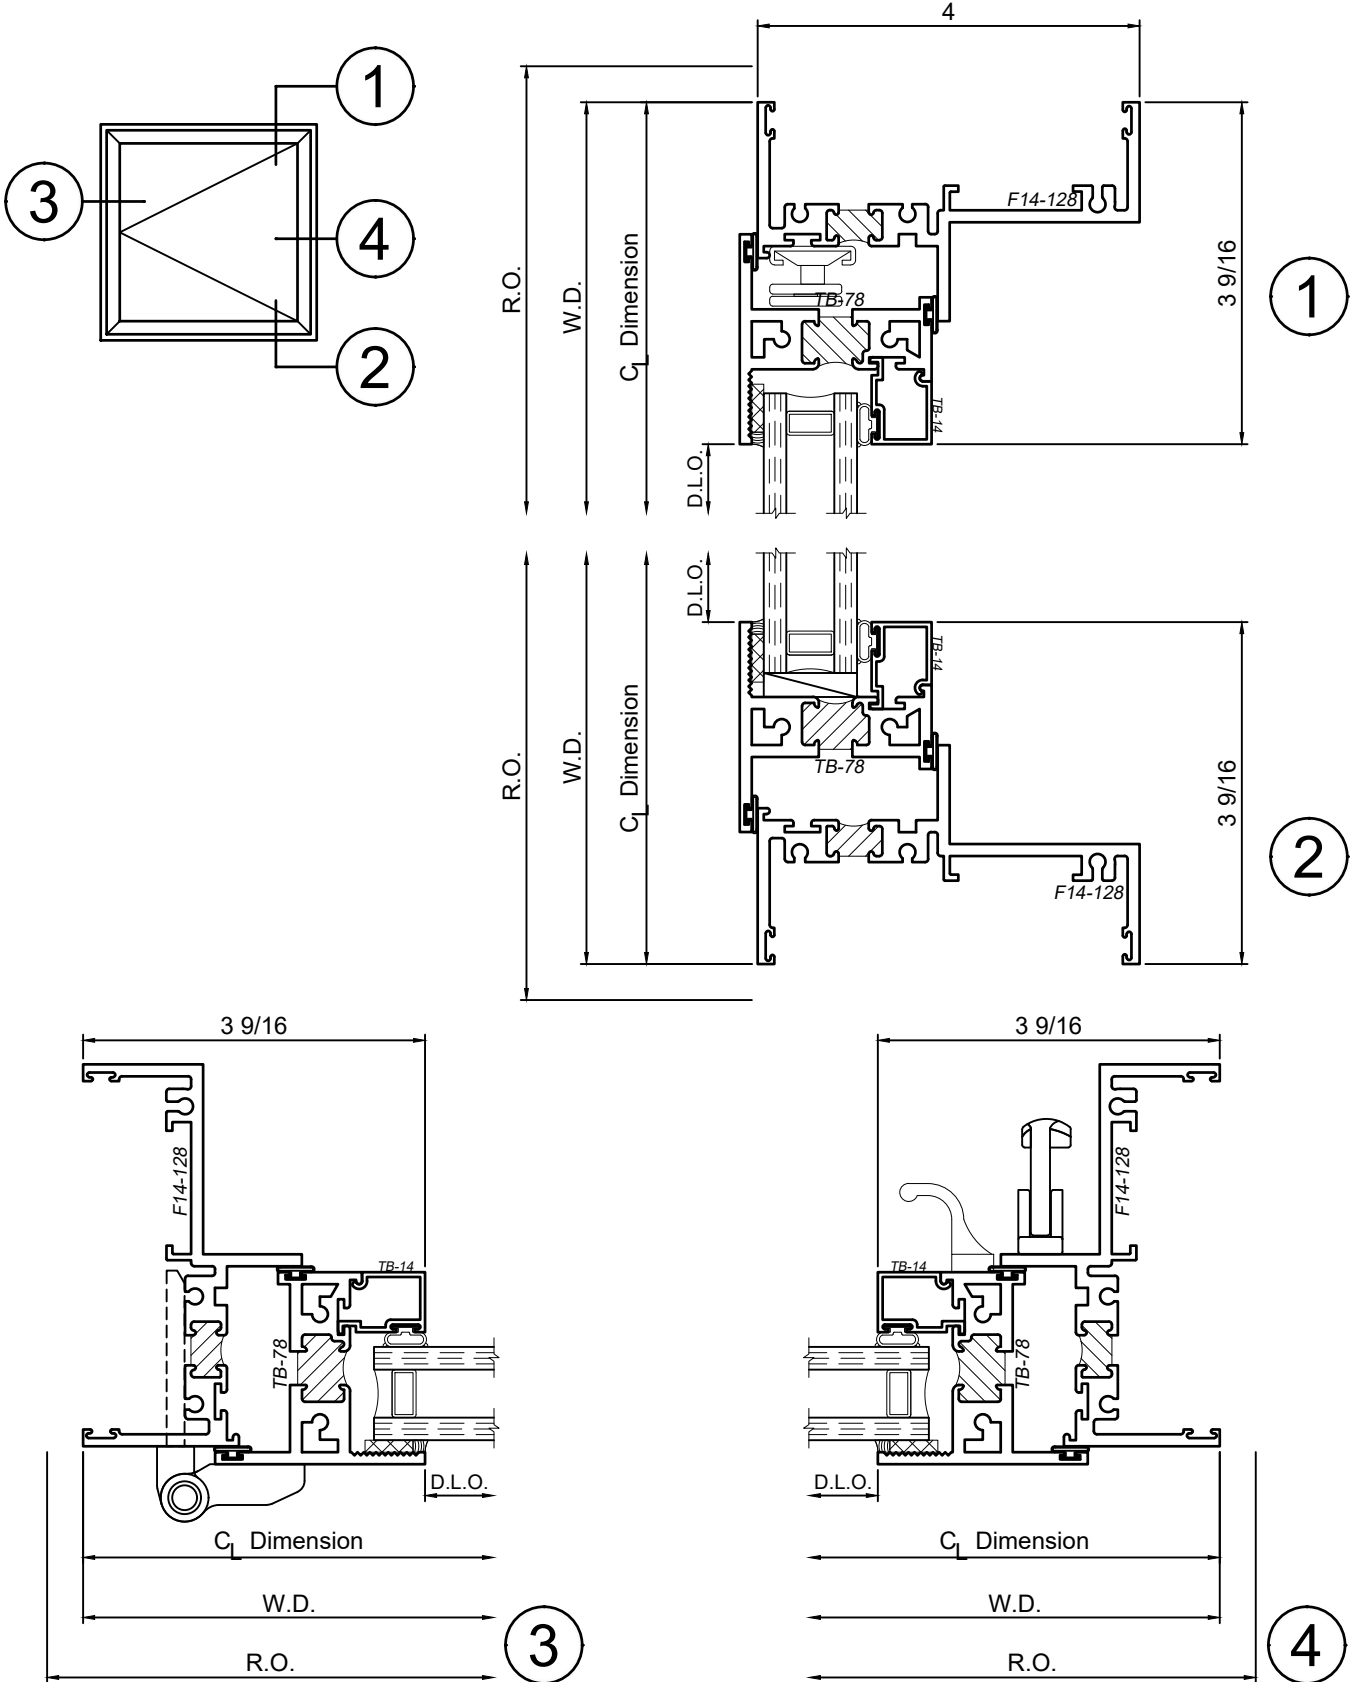

1450 Series 4" Thermal Fixed, Casement & Projected Windows

Product Details - Outswing Casement

Note: Multiple configurations of this window system are available. Refer to the WINCO website for additional options or contact your local WINCO Sales Representative for information.

WINCO RESERVES THE RIGHT TO MODIFY OR CHANGE INFORMATION WITHIN THIS BOOK WHEN DEEMED NECESSARY FOR PRODUCT IMPROVEMENT

© WINCO WINDOW COMPANY, INC. 2026

SCALE 6"=1'-0"